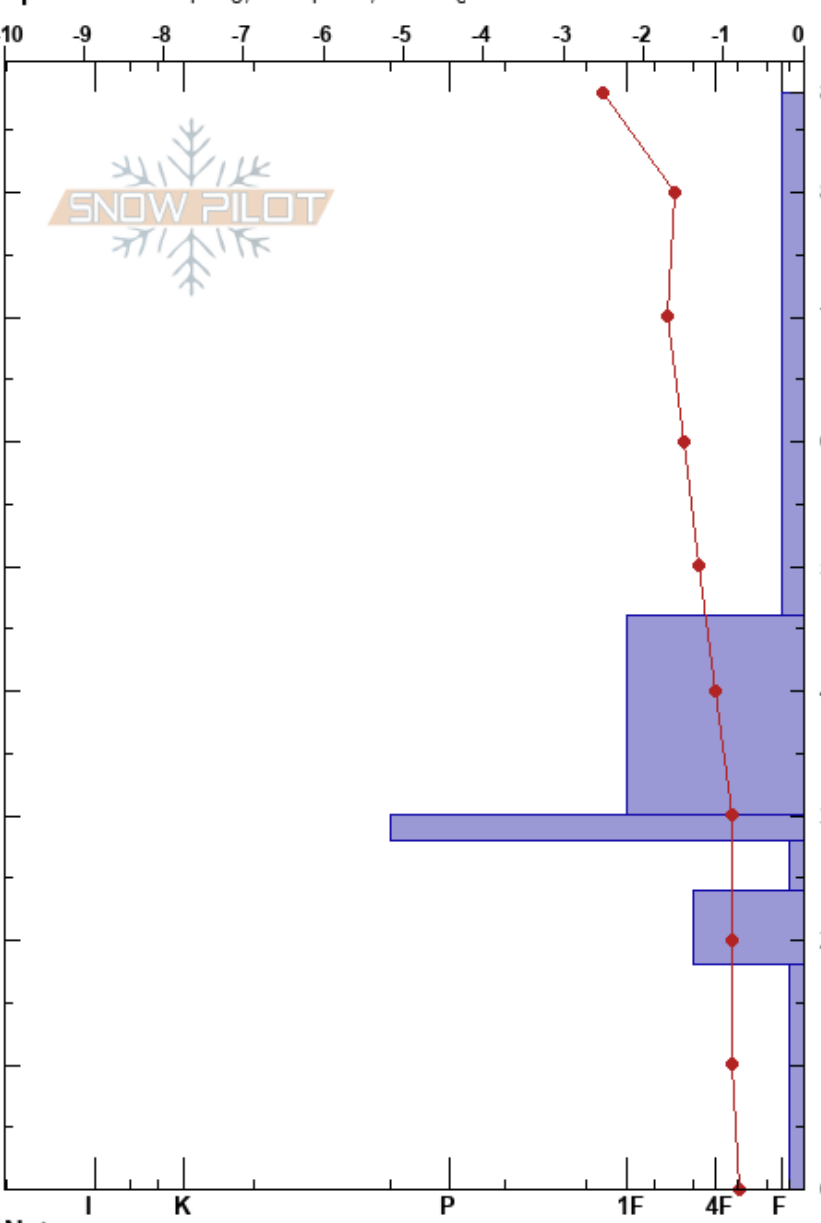

upper cutler nordic
 Bighorn Range
 WY
 Elevation: 8349 ft
 Aspect: NE
 Specifics: Collapsing, widespread; Cracking

Adam Chemi
 04/10/2024 - 2:35pm
 Co-ord: 44.79053N, -107.43753W
 Slope Angle: 20°
 Wind Loading:

Stability:
 Air Temperature: -1.3°C
 Sky Cover: CLR
 Precipitation: NO
 Wind: NE Calm

HS:88
 PF:35
 PS: 15
 28-24cm: Problematic layer

Form	Crystal Size	Moisture	ρ kg/m ³	Stability tests & Layer comments
+	0.1			
•	0.3			
○	(0.1)			← ECTP18 @28cm
□	0.5			
	0.3			
A	1			← CT25, Q2 @14cm