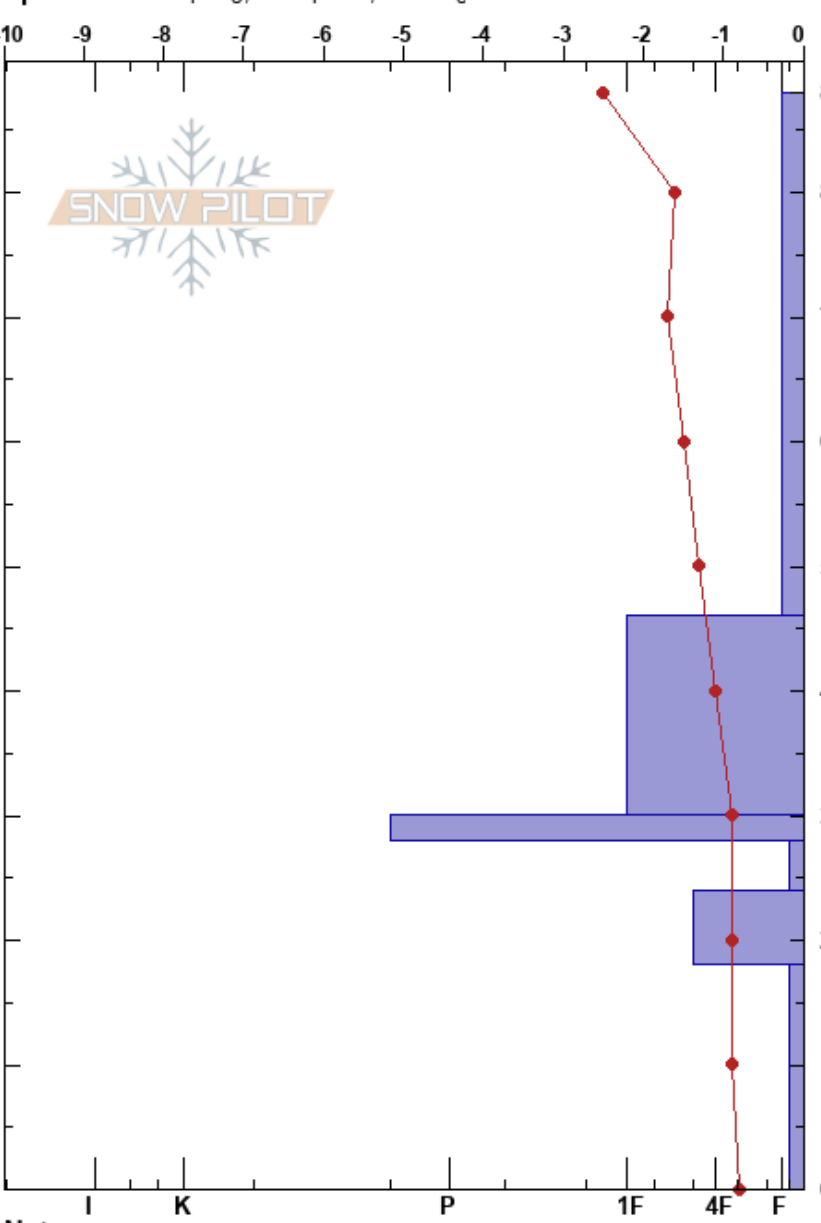

upper cutler nordic  
 Bighorn Range  
 WY  
 Elevation: 8349 ft  
 Aspect: NE  
 Specifics: Collapsing, widespread; Cracking

Adam Chemi  
 04/10/2024 - 2:35pm  
 Co-ord: 44.79053N, -107.43753W  
 Slope Angle: 20°  
 Wind Loading:

Stability:  
 Air Temperature: -1.3°C  
 Sky Cover: CLR  
 Precipitation: NO  
 Wind: NE Calm

HS:88  
 PF:35  
 PS: 15  
 28-24cm: Problematic layer

Form	Crystal Size	Moisture	$\rho$ kg/m <sup>3</sup>	Stability tests & Layer comments
+	0.1			
•	0.3			
○	(0.1)			← ECTP18 @28cm
□	0.5			
	0.3			
A	1			← CT25, Q2 @14cm