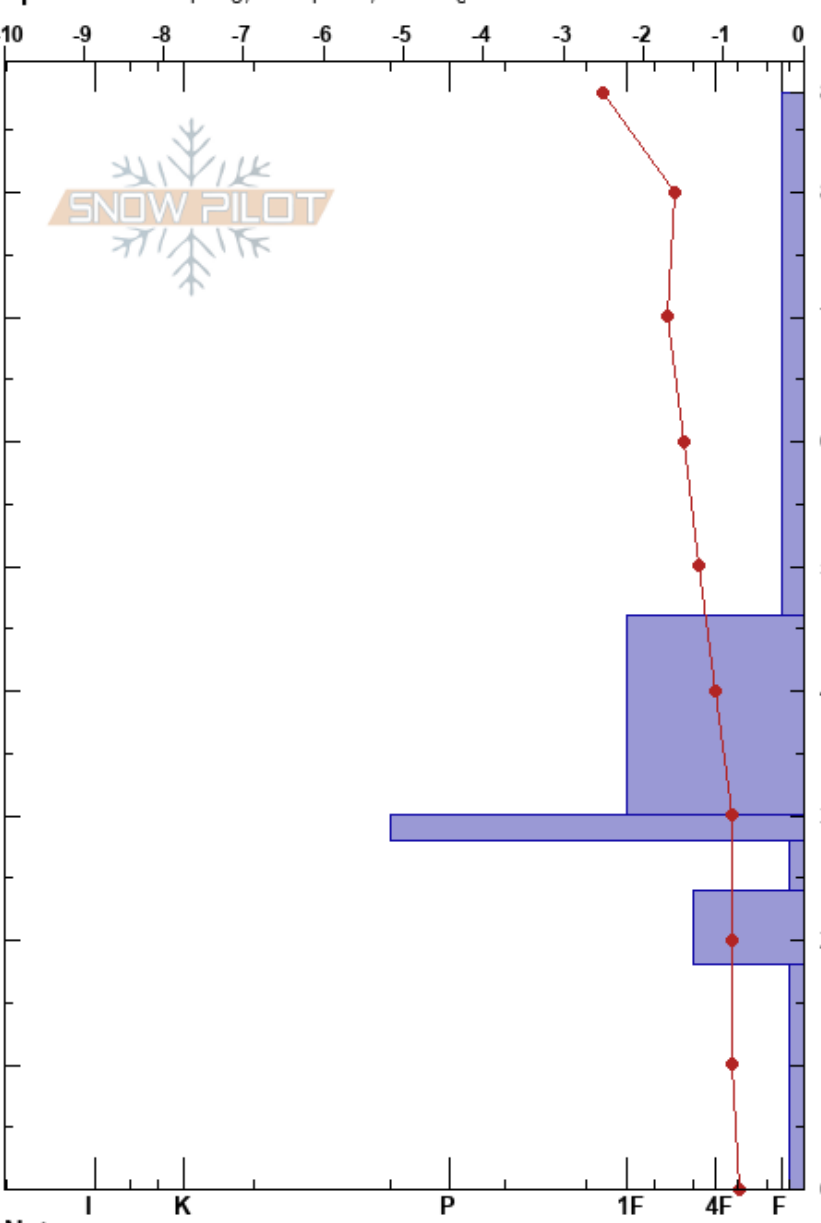

upper cutler nordic
 Bighorn Range
 WY
 Elevation: 8349 ft
 Aspect: NE
 Specifics: Collapsing, widespread; Cracking

Adam Chemi
 04/10/2024 - 2:35pm
 Co-ord: 44.79053N, -107.43753W
 Slope Angle: 20°
 Wind Loading:

Stability:
 Air Temperature: -1.3°C
 Sky Cover: CLR
 Precipitation: NO
 Wind: NE Calm
 HS:88
 PF:35
 PS: 15
 28-24cm: Problematic layer

Form	Crystal Size	Moisture	ρ kg/m ³	Stability tests & Layer comments
+	0.1			
•	0.3			
○	(0.1)			← ECTP18 @28cm
□	0.5			
	0.3			
A	1			← CT25, Q2 @14cm