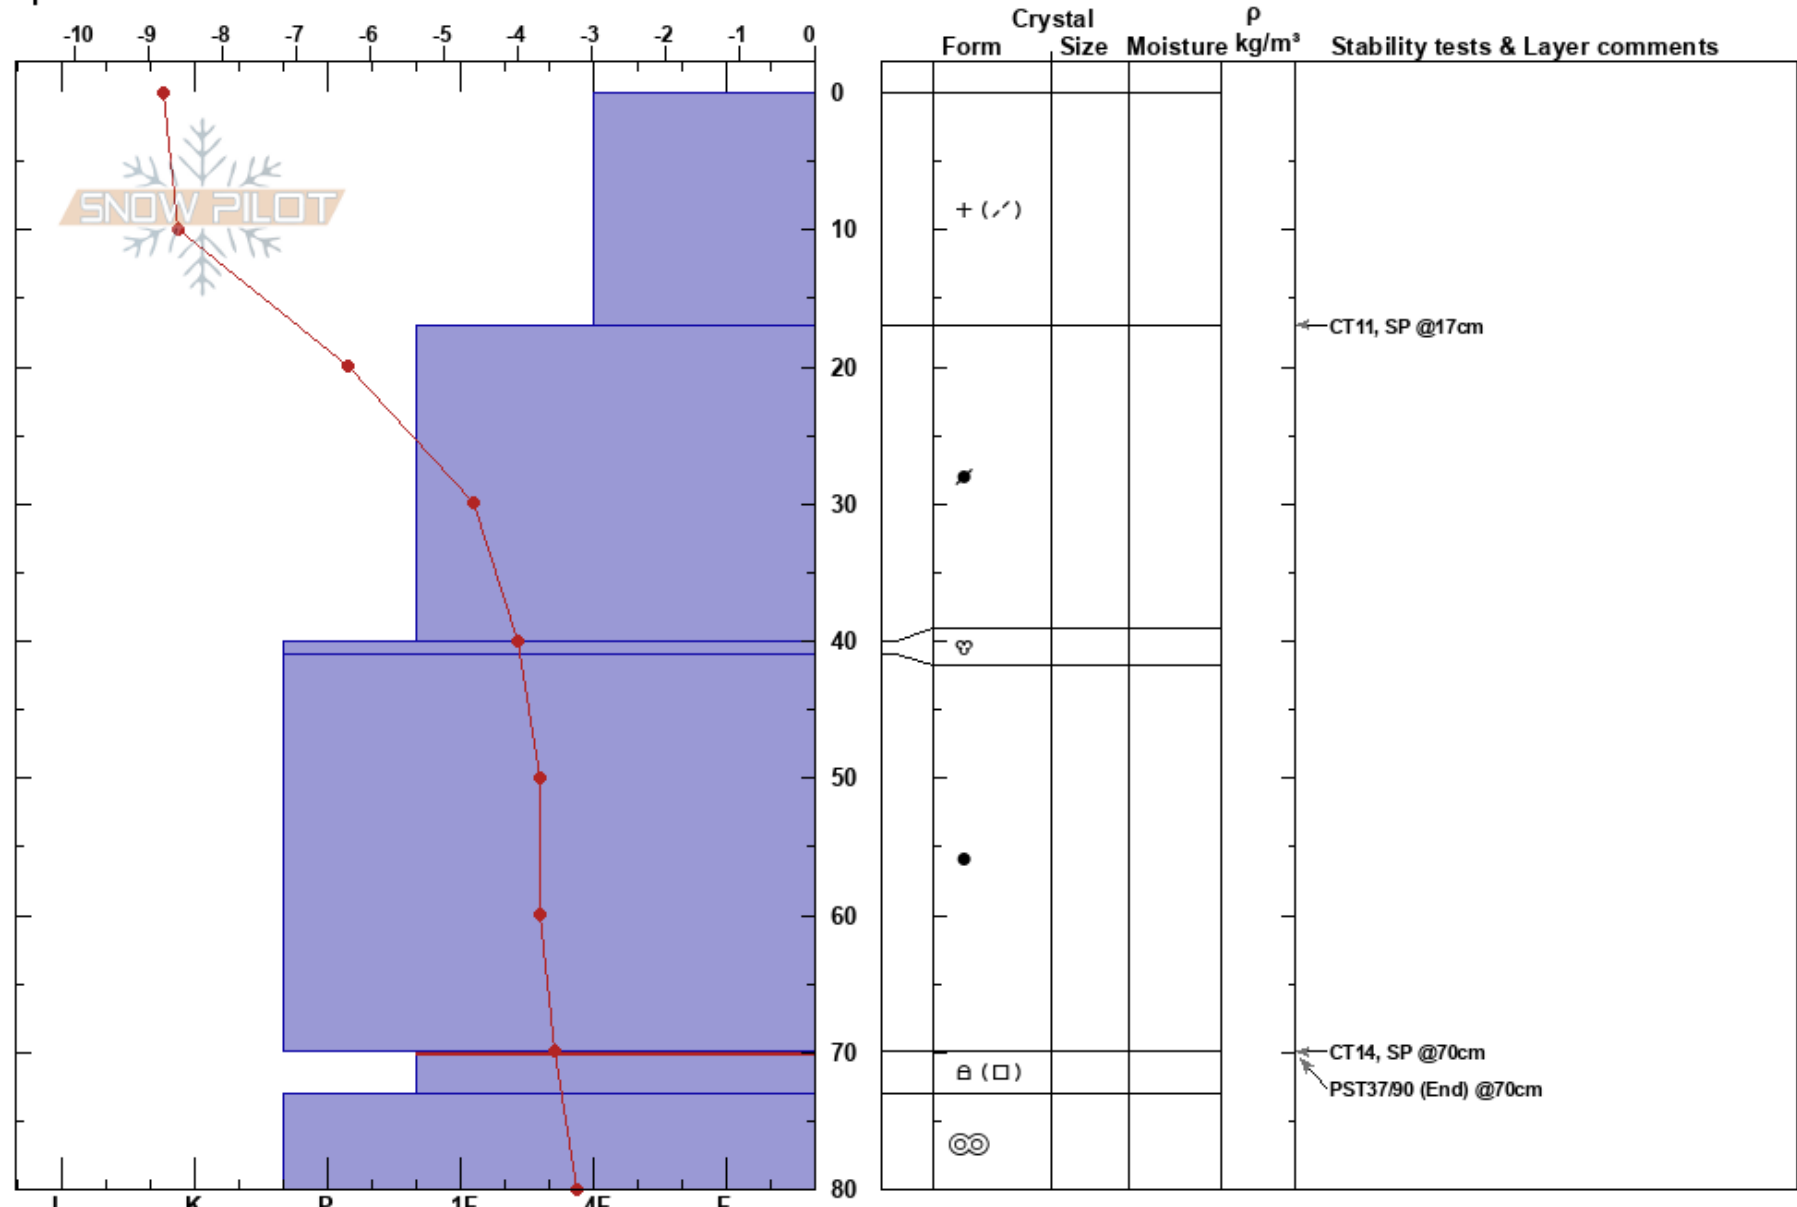

Klettahnjukur
 Tröllaskagi
 Iceland
 Elevation: 580 m
 Aspect: NE
 Specifics:

Gestur Hansson
 13/04/2024 - 08:00
 Co-ord: 66.11928N, -18.99635W
 Slope Angle: 32°
 Wind Loading:

Stability:
 Air Temperature: -8.5°C PF:20 70-73cm:Problematic layer
 Sky Cover: OVC
 Precipitation: NO
 Wind: Calm