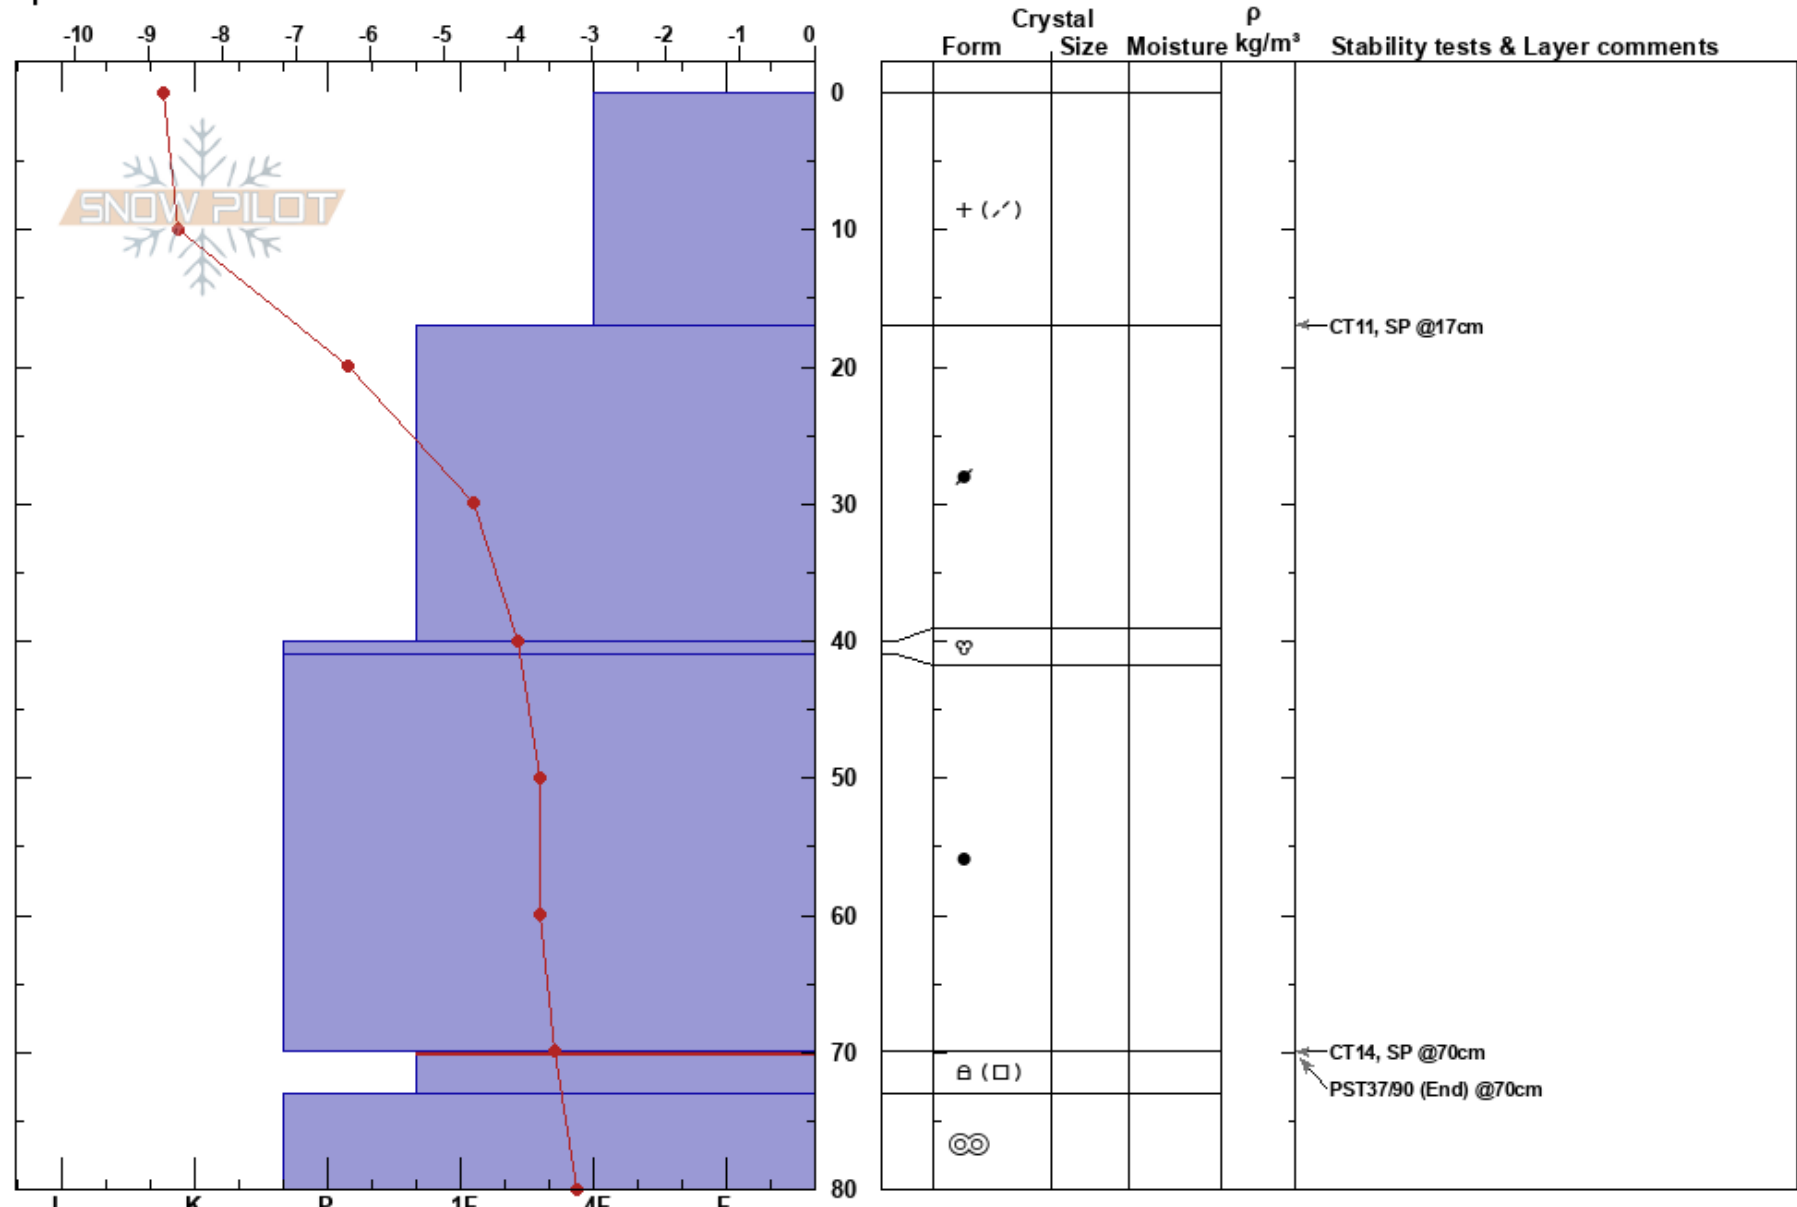

Klettahnjukur  
 Tröllaskagi  
 Iceland  
 Elevation: 580 m  
 Aspect: NE  
 Specifics:

Gestur Hansson  
 13/04/2024 - 08:00  
 Co-ord: 66.11928N, -18.99635W  
 Slope Angle: 32°  
 Wind Loading:

Stability:  
 Air Temperature: -8.5°C PF:20 70-73cm:Problematic layer  
 Sky Cover: OVC  
 Precipitation: NO  
 Wind: Calm