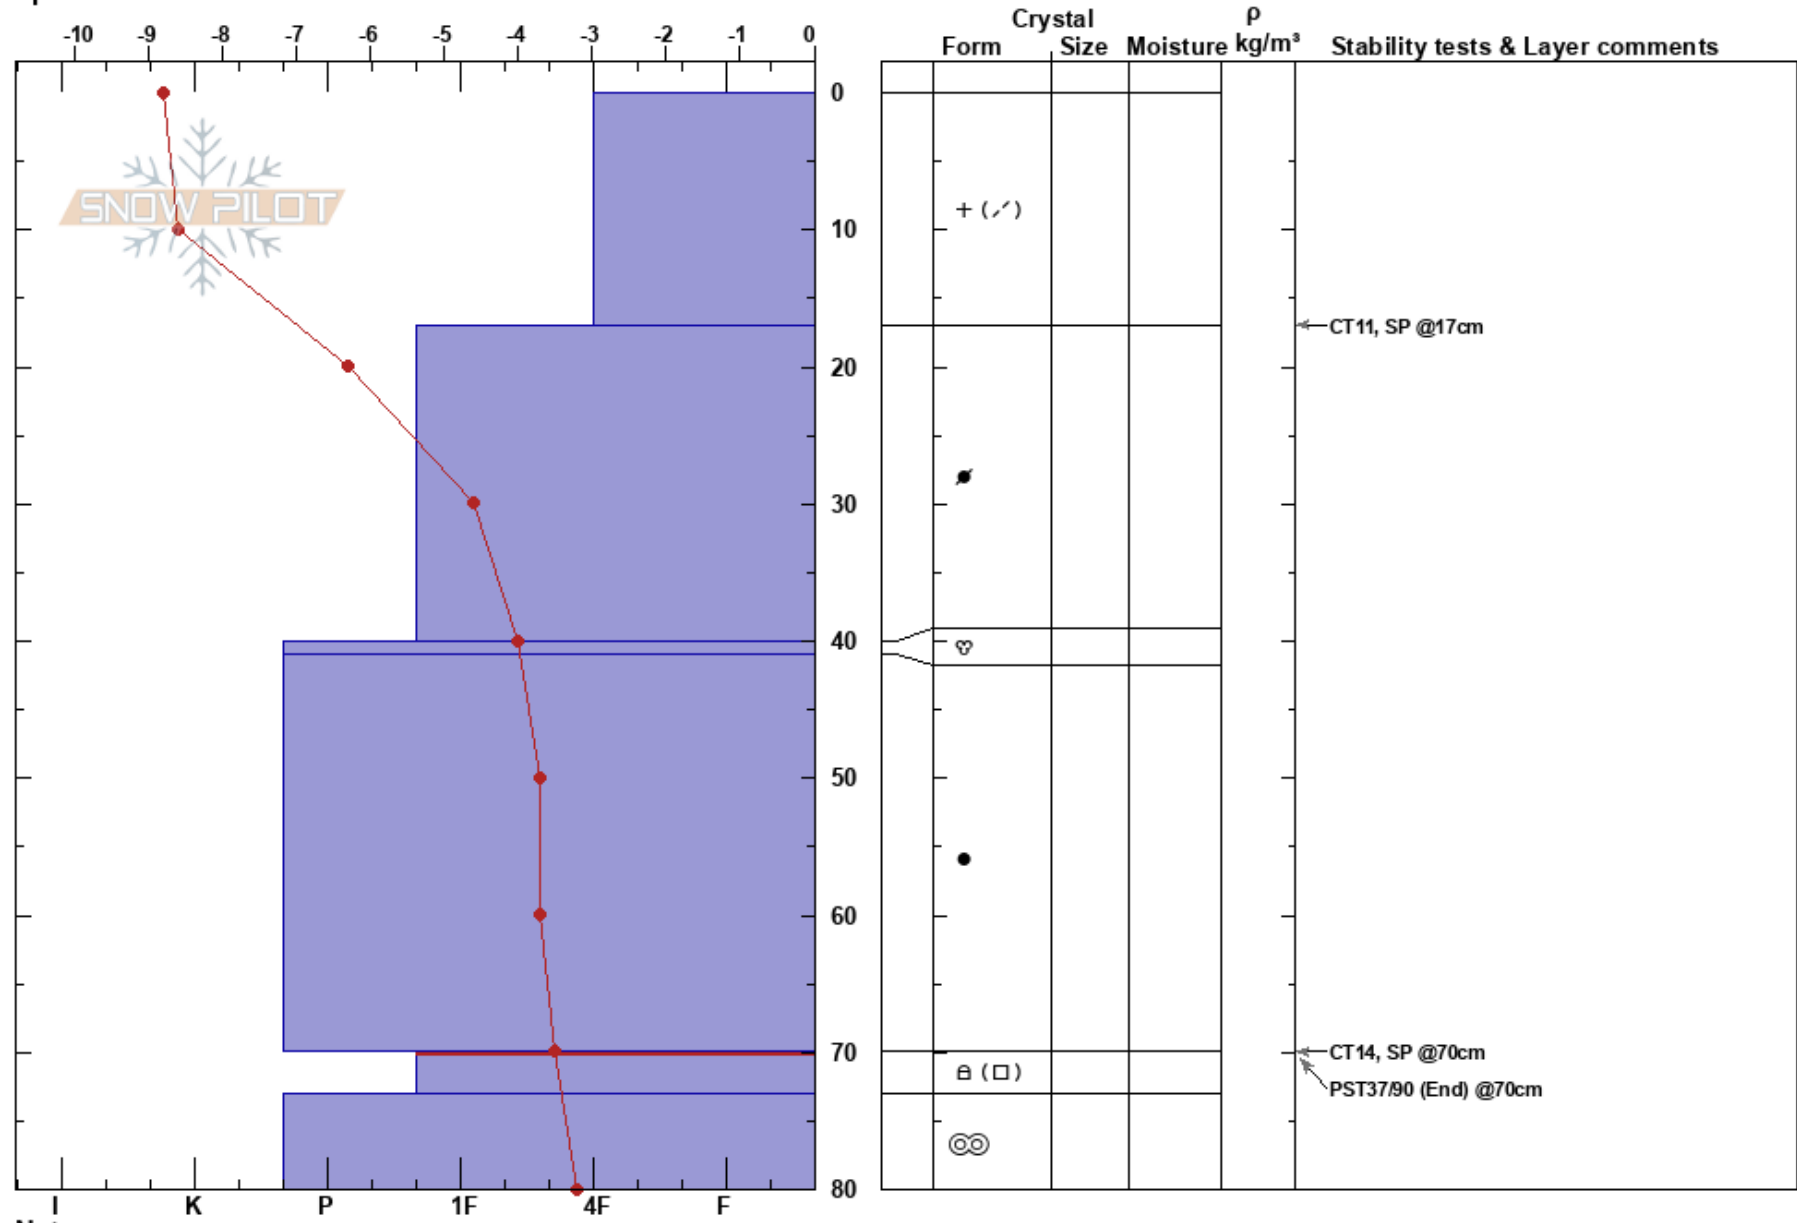

Klettahnjukur  
 Tröllaskagi  
 Iceland  
 Elevation: 580 m  
 Aspect: NE  
 Specifics:

Gestur Hansson  
 13/04/2024 - 08:00  
 Co-ord: 66.11928N, -18.99635W  
 Slope Angle: 32°  
 Wind Loading:

Stability:  
 Air Temperature: -8.5°C PF:20 70-73cm:Problematic layer  
 Sky Cover: OVC  
 Precipitation: NO  
 Wind: Calm