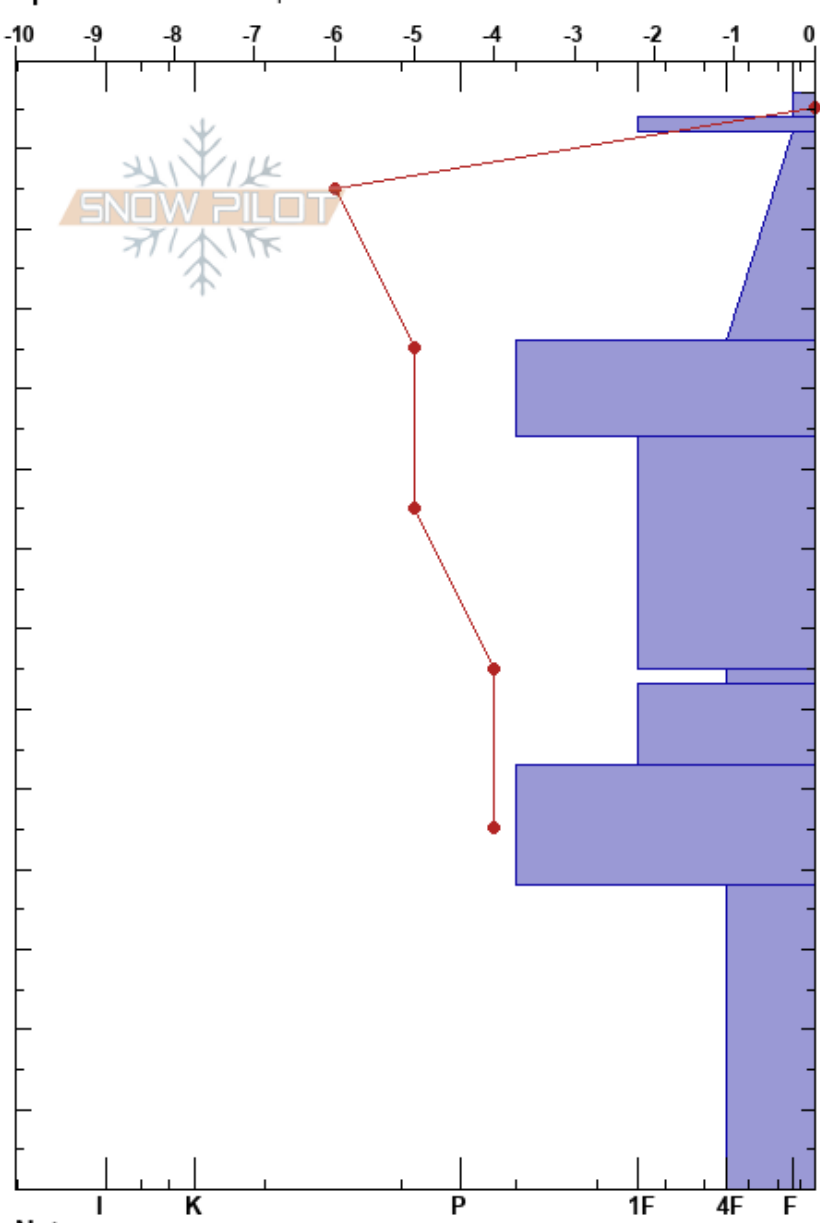

Cadillac
 Vail/Summit County
 CO
 Elevation: 11800 ft
 Aspect: N
 Specifics: We skied slope

Andrew McWilliams
 04/12/2024 - 12:30pm
 Co-ord: 39.58894N, -105.85115W
 Slope Angle: 24°
 Wind Loading: no

Stability: **Air Temperature:** 4°C
Sky Cover: CLR
Precipitation: NO
Wind: NW Light Breeze

HS: 137
PF: 30
PS: 3
Layer Notes:
 106-94cm: 3/3 Dust Layer
 65-63cm: Problematic layer

Form	Crystal Size	Moisture	ρ kg/m ³	Stability tests & Layer comments
/	0.3	M		
•	0.1	D-M		
/	0.3-0.5	D		
•	0.3	D		106-94cm: 3/3 Dust Layer
⊖	1	D		
⊖ (✓)	2-3(8)	D		← ECTP29 @65cm
⊖	2	D		
⊖	2	D		← ECTP25 @38cm 120cm column
^	4	D		