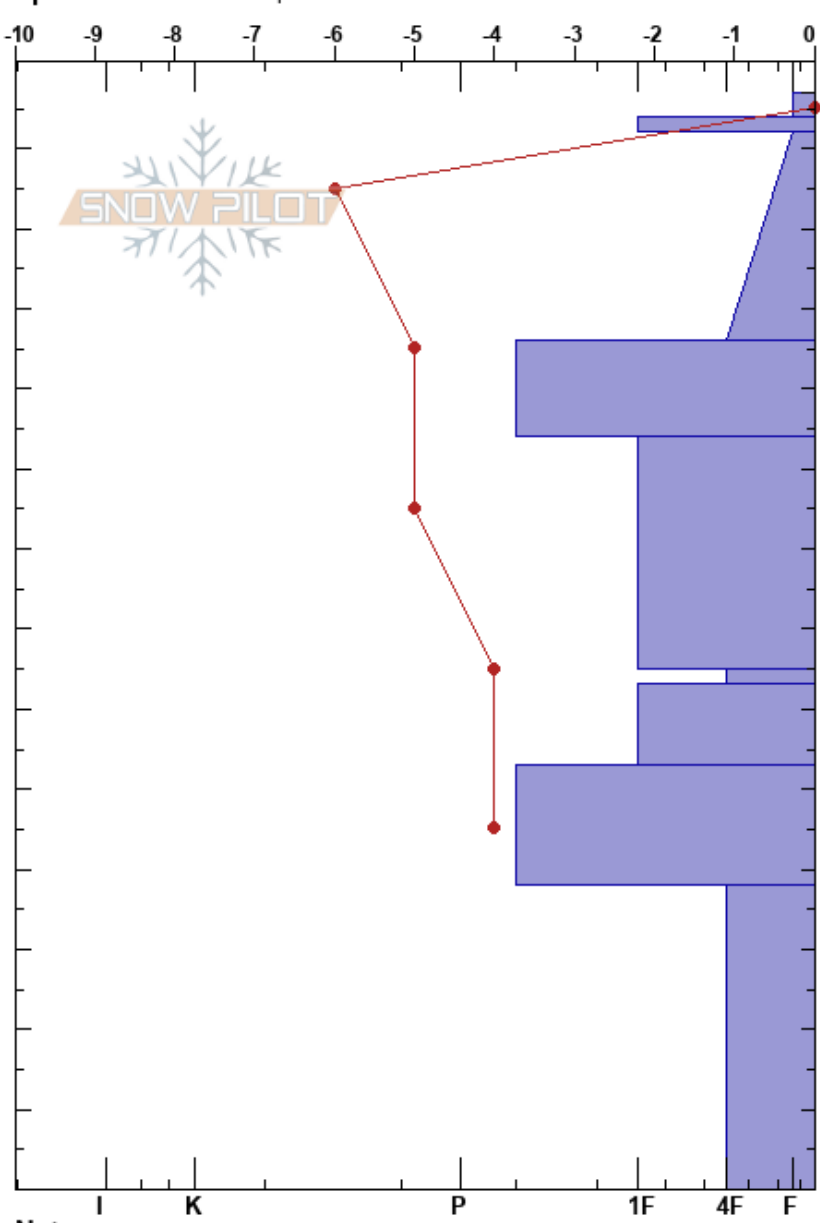

Cadillac
 Vail/Summit County
 CO
 Elevation: 11800 ft
 Aspect: N
 Specifics: We skied slope

Andrew McWilliams
 04/12/2024 - 12:30pm
 Co-ord: 39.58894N, -105.85115W
 Slope Angle: 24°
 Wind Loading: no

Stability: **Air Temperature:** 4°C
Sky Cover: CLR
Precipitation: NO
Wind: NW Light Breeze

HS:137
PF:30
PS:3
Layer Notes:
 106-94cm: 3/3 Dust Layer
 65-63cm: Problematic layer

Form	Crystal Size	Moisture	ρ kg/m ³	Stability tests & Layer comments
/	0.3	M		
•	0.1	D-M		
/	0.3-0.5	D		
•	0.3	D		106-94cm: 3/3 Dust Layer
⊖	1	D		
⊖ (✓)	2-3(8)	D		← ECTP29 @65cm
⊖	2	D		
⊖	2	D		← ECTP25 @38cm 120cm column
^	4	D		