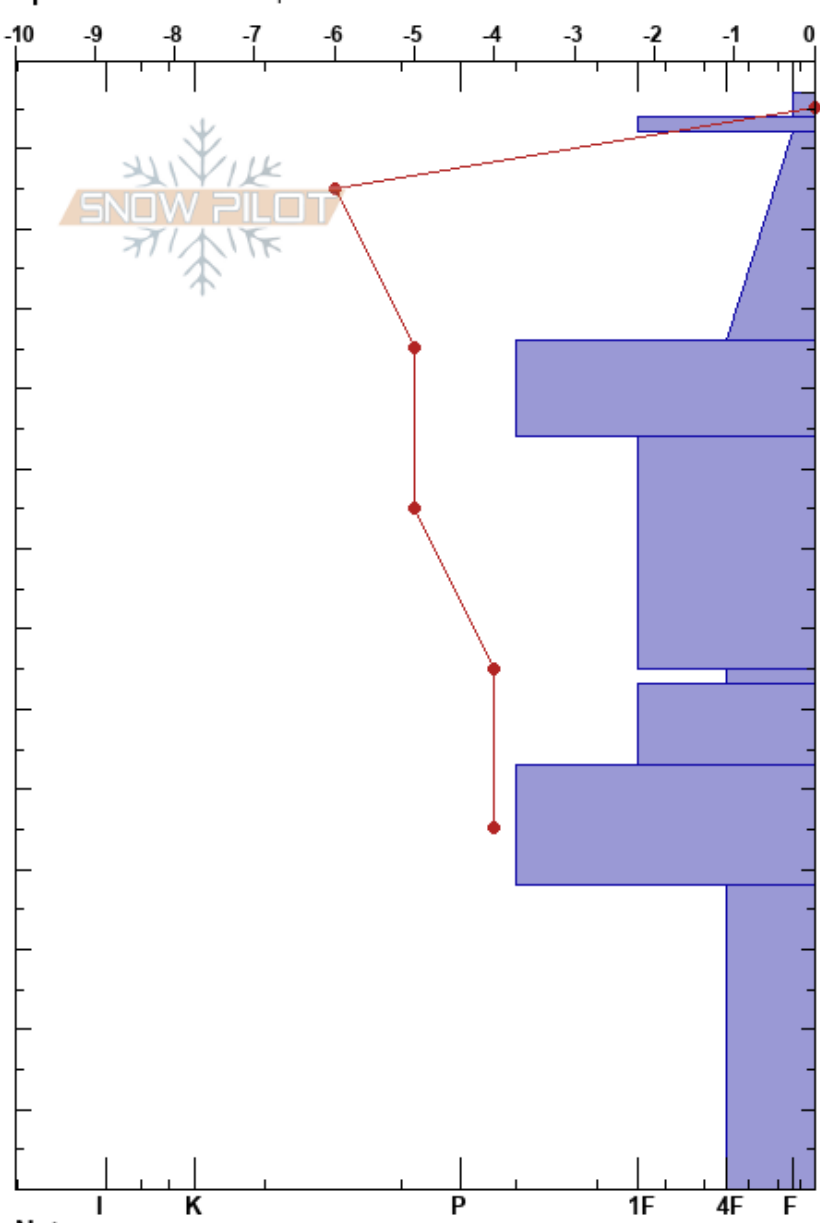

Cadillac
 Vail/Summit County
 CO
 Elevation: 11800 ft
 Aspect: N
 Specifics: We skied slope

Andrew McWilliams
 04/12/2024 - 12:30pm
 Co-ord: 39.58894N, -105.85115W
 Slope Angle: 24°
 Wind Loading: no

Stability: **Air Temperature:** 4°C
Sky Cover: CLR
Precipitation: NO
Wind: NW Light Breeze

HS:137
PF:30
PS:3
Layer Notes:
 106-94cm: 3/3 Dust Layer
 65-63cm: Problematic layer

Form	Crystal Size	Moisture	ρ kg/m ³	Stability tests & Layer comments
/	0.3	M		
•	0.1	D-M		
/	0.3-0.5	D		
•	0.3	D		106-94cm: 3/3 Dust Layer
⊖	1	D		
⊖ (∨)	2-3(8)	D		← ECTP29 @65cm
⊖	2	D		
⊖	2	D		← ECTP25 @38cm 120cm column
^	4	D		