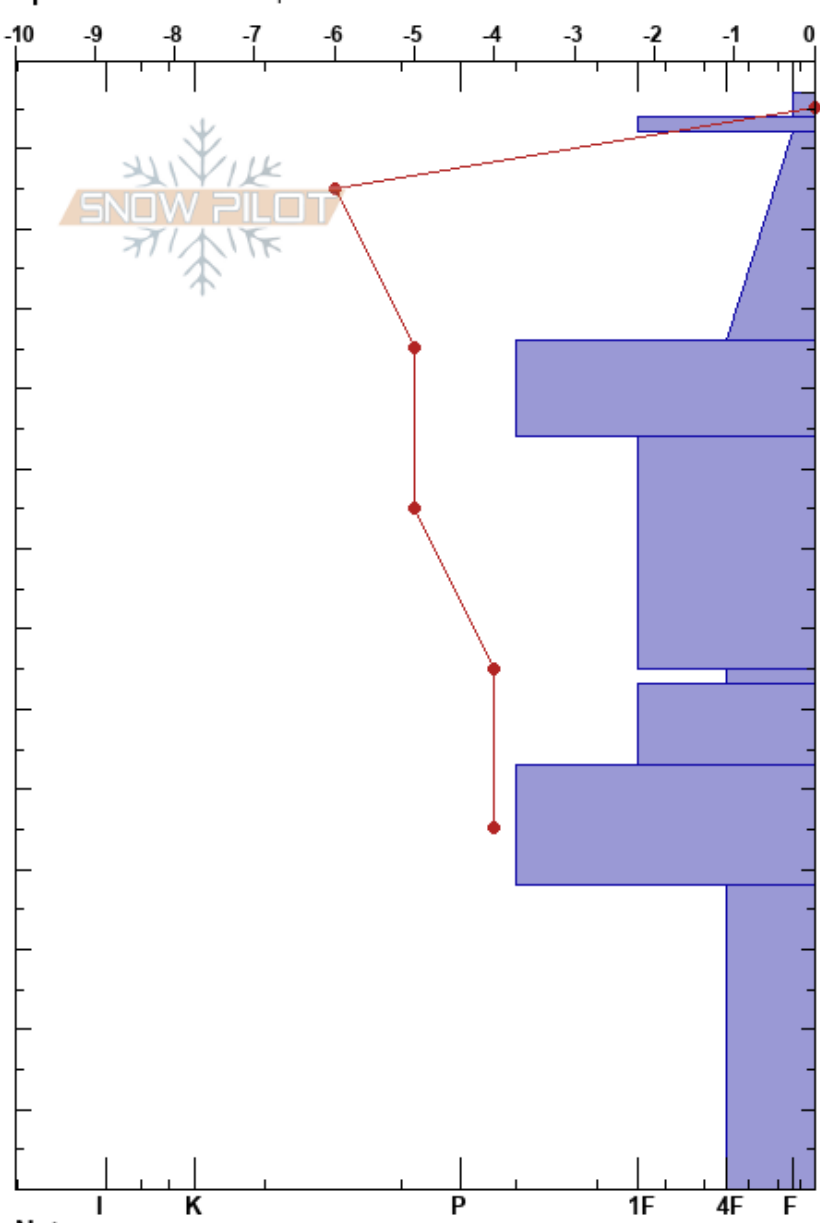

Cadillac
 Vail/Summit County
 CO
 Elevation: 11800 ft
 Aspect: N
 Specifics: We skied slope

Andrew McWilliams
 04/12/2024 - 12:30pm
 Co-ord: 39.58894N, -105.85115W
 Slope Angle: 24°
 Wind Loading: no

Stability: **Air Temperature:** 4°C
Sky Cover: CLR
Precipitation: NO
Wind: NW Light Breeze

HS: 137
PF: 30
PS: 3
Layer Notes:
 106-94cm: 3/3 Dust Layer
 65-63cm: Problematic layer

Form	Crystal Size	Moisture	ρ kg/m ³	Stability tests & Layer comments
/	0.3	M		
•	0.1	D-M		
/	0.3-0.5	D		
•	0.3	D		106-94cm: 3/3 Dust Layer
⊖	1	D		
⊖ (∨)	2-3(8)	D		← ECTP29 @65cm
⊖	2	D		
⊖	2	D		← ECTP25 @38cm 120cm column
^	4	D		