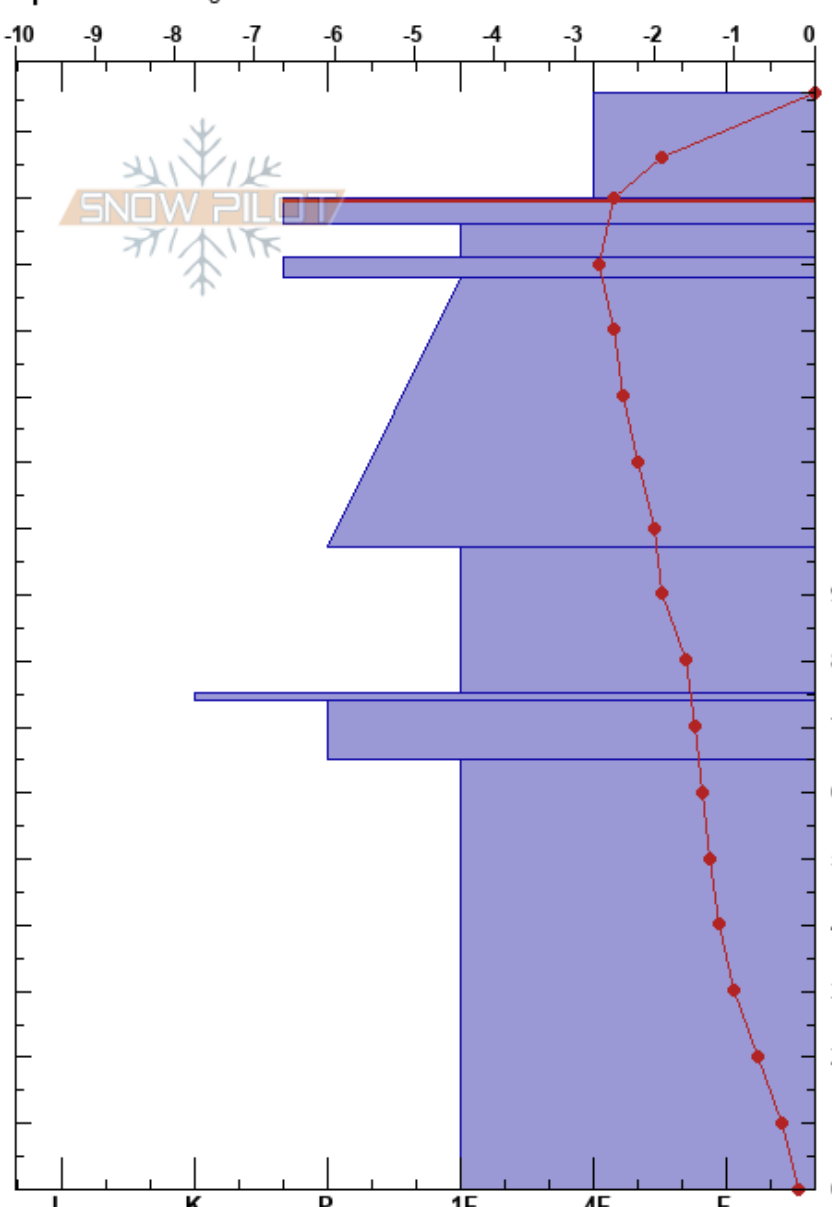

Dogtooth Weekly
 purcell
 BC
 Elevation: 2060 m
 Aspect:
 Specifics: Pit dug in a Ski Area

Kicking Horse Ski Patrol
 12/04/2024 - 14:00
 Co-ord:
 Slope Angle: 0°
 Wind Loading:

Stability:
 Air Temperature: 0°C
 Sky Cover: OVC
 Precipitation: NO
 Wind: Calm

HS:166
 PF:15
 150-146cm:Problematic layer

Height (cm)	Crystal		Moisture	ρ kg/m ³	Stability tests & Layer comments
	Form	Size			
166				170	
160	⊕		M		
150	⊙⊙		M	300	← CT28, SC @150cm
140	•	0.3-1	M	300	
140	⊕	0.3-1	M	340	
130					
120	□	0.3-1	M		
110					
100					
90	□	1-2	M	330	
80					
70	■			350	
70	□	0.5-1	M	385	
60				386	
50					
40					
30	□	3-4	M		
20					
10					
0				320	← ECTX