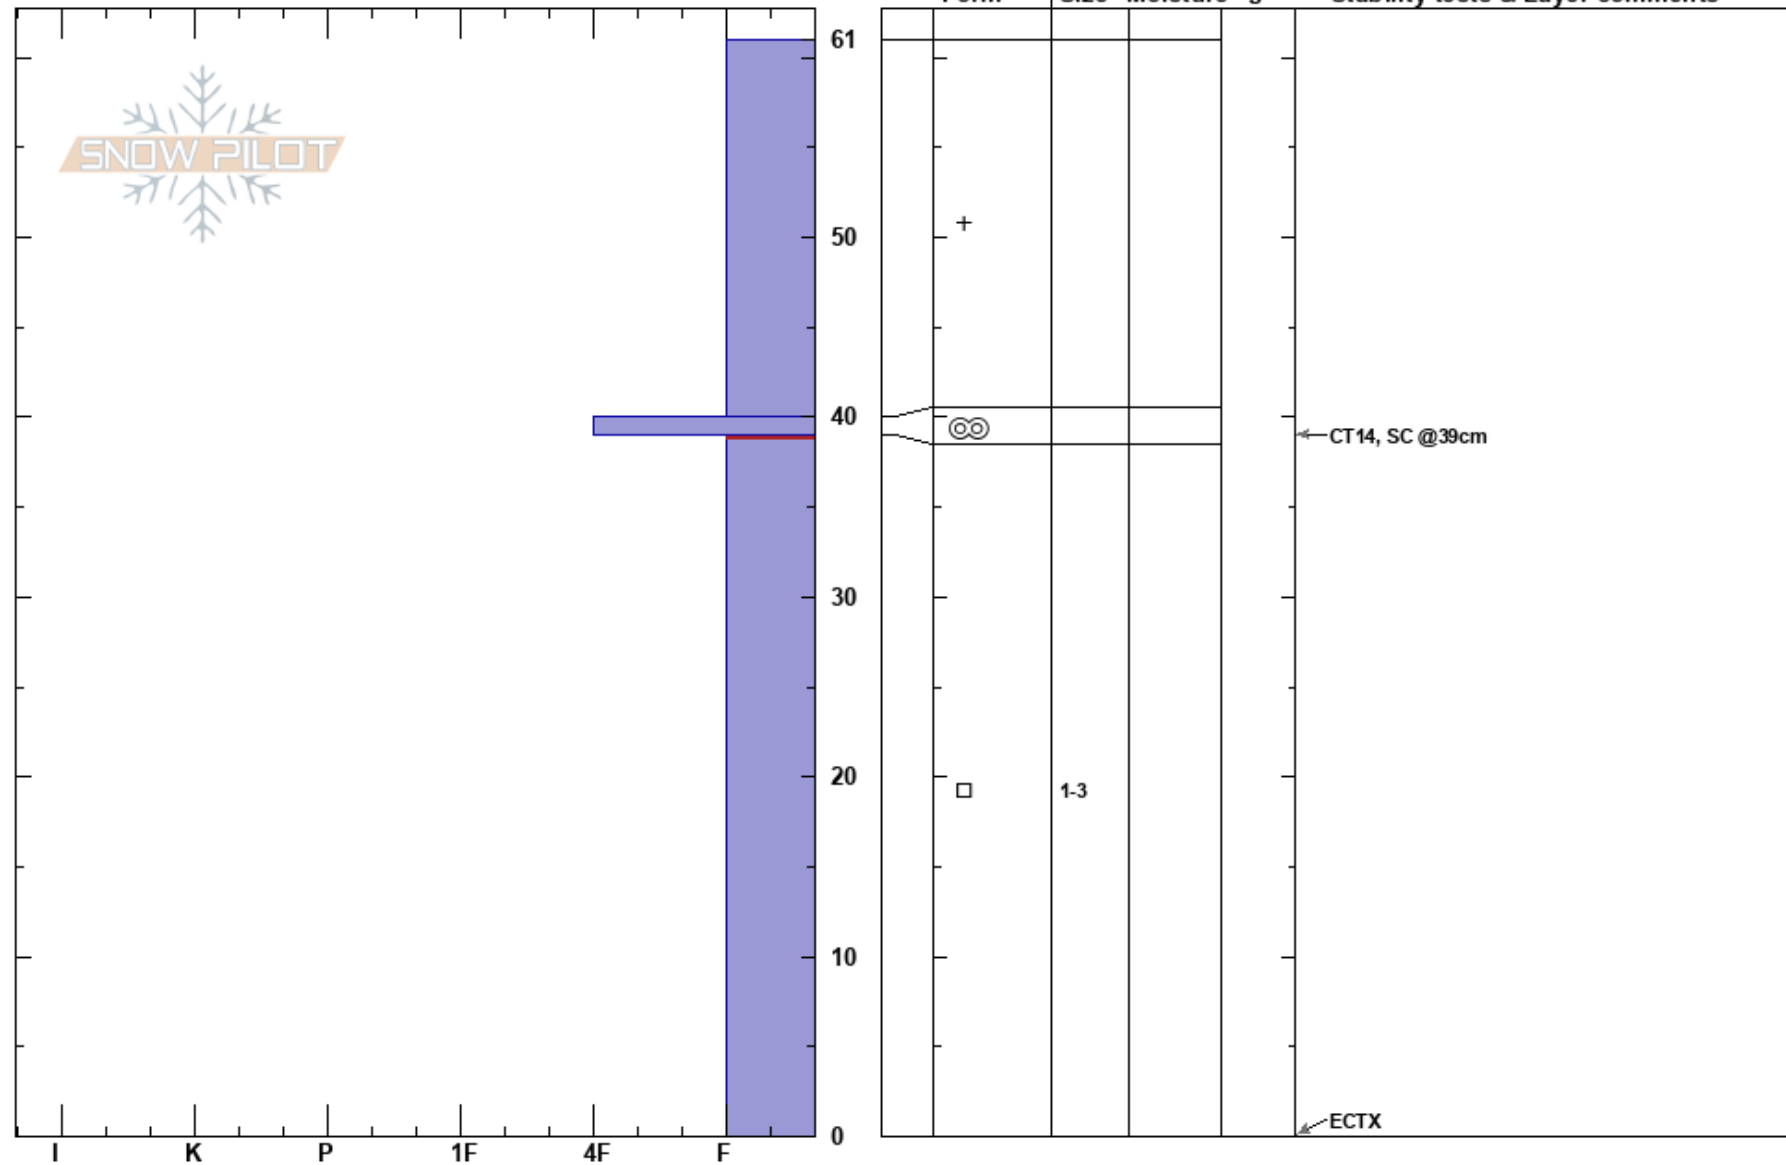

Cemetery  
San Juan Range  
CO  
Elevation: 11100 ft  
Aspect: 300°

Ann Mellick  
02/07/2018 - 12:00pm  
Co-ord: 37.87229N, -107.71743W  
Slope Angle: 30°  
Wind Loading:

Stability:  
Air Temperature: 0°C  
Sky Cover: CLR  
Precipitation: NO  
Wind: Calm  
HS:61  
PF:61 39-0cm: Problematic layer

Specifics: Ski tracks on slope; We skied slope

Notes: