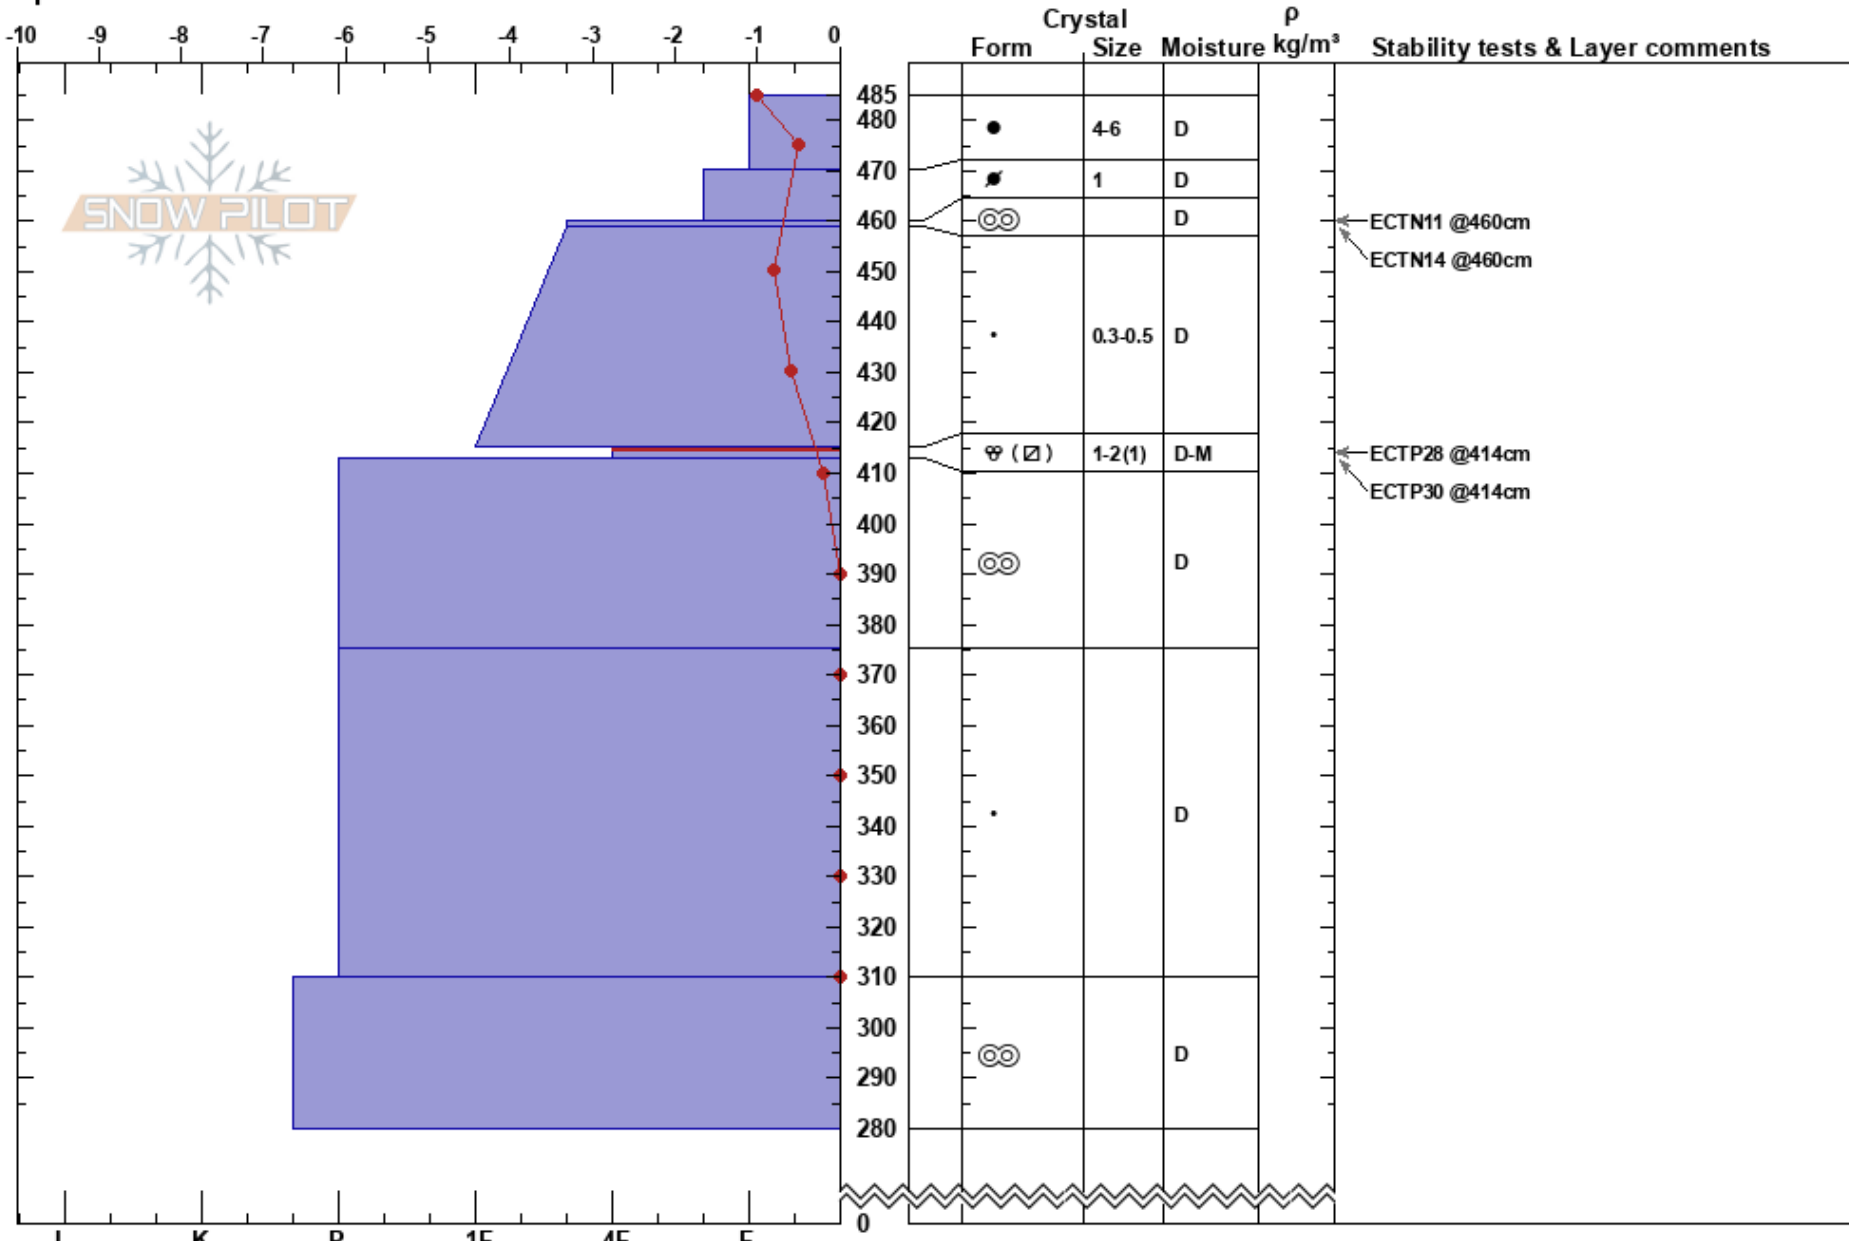

Gordy's Path
 Chugach Range
 AK
 Elevation: 1348 ft
 Aspect: N
 Specifics:

BNSF Avalanche Safety
 04/11/2024 - 1:00pm
 Co-ord: 60.79260N, -148.93690W
 Slope Angle: 40°
 Wind Loading: yes

Stability:
 Air Temperature: 31°C
 Sky Cover: OVC
 Precipitation: S1
 Wind: E Moderate

HS:485
 PF:25 415-413cm:Problematic layer
 PS: 15

Notes: Winds from the East.
 Profile Depth: 220 cm.
 Snowpack Height (HS): 485 cm