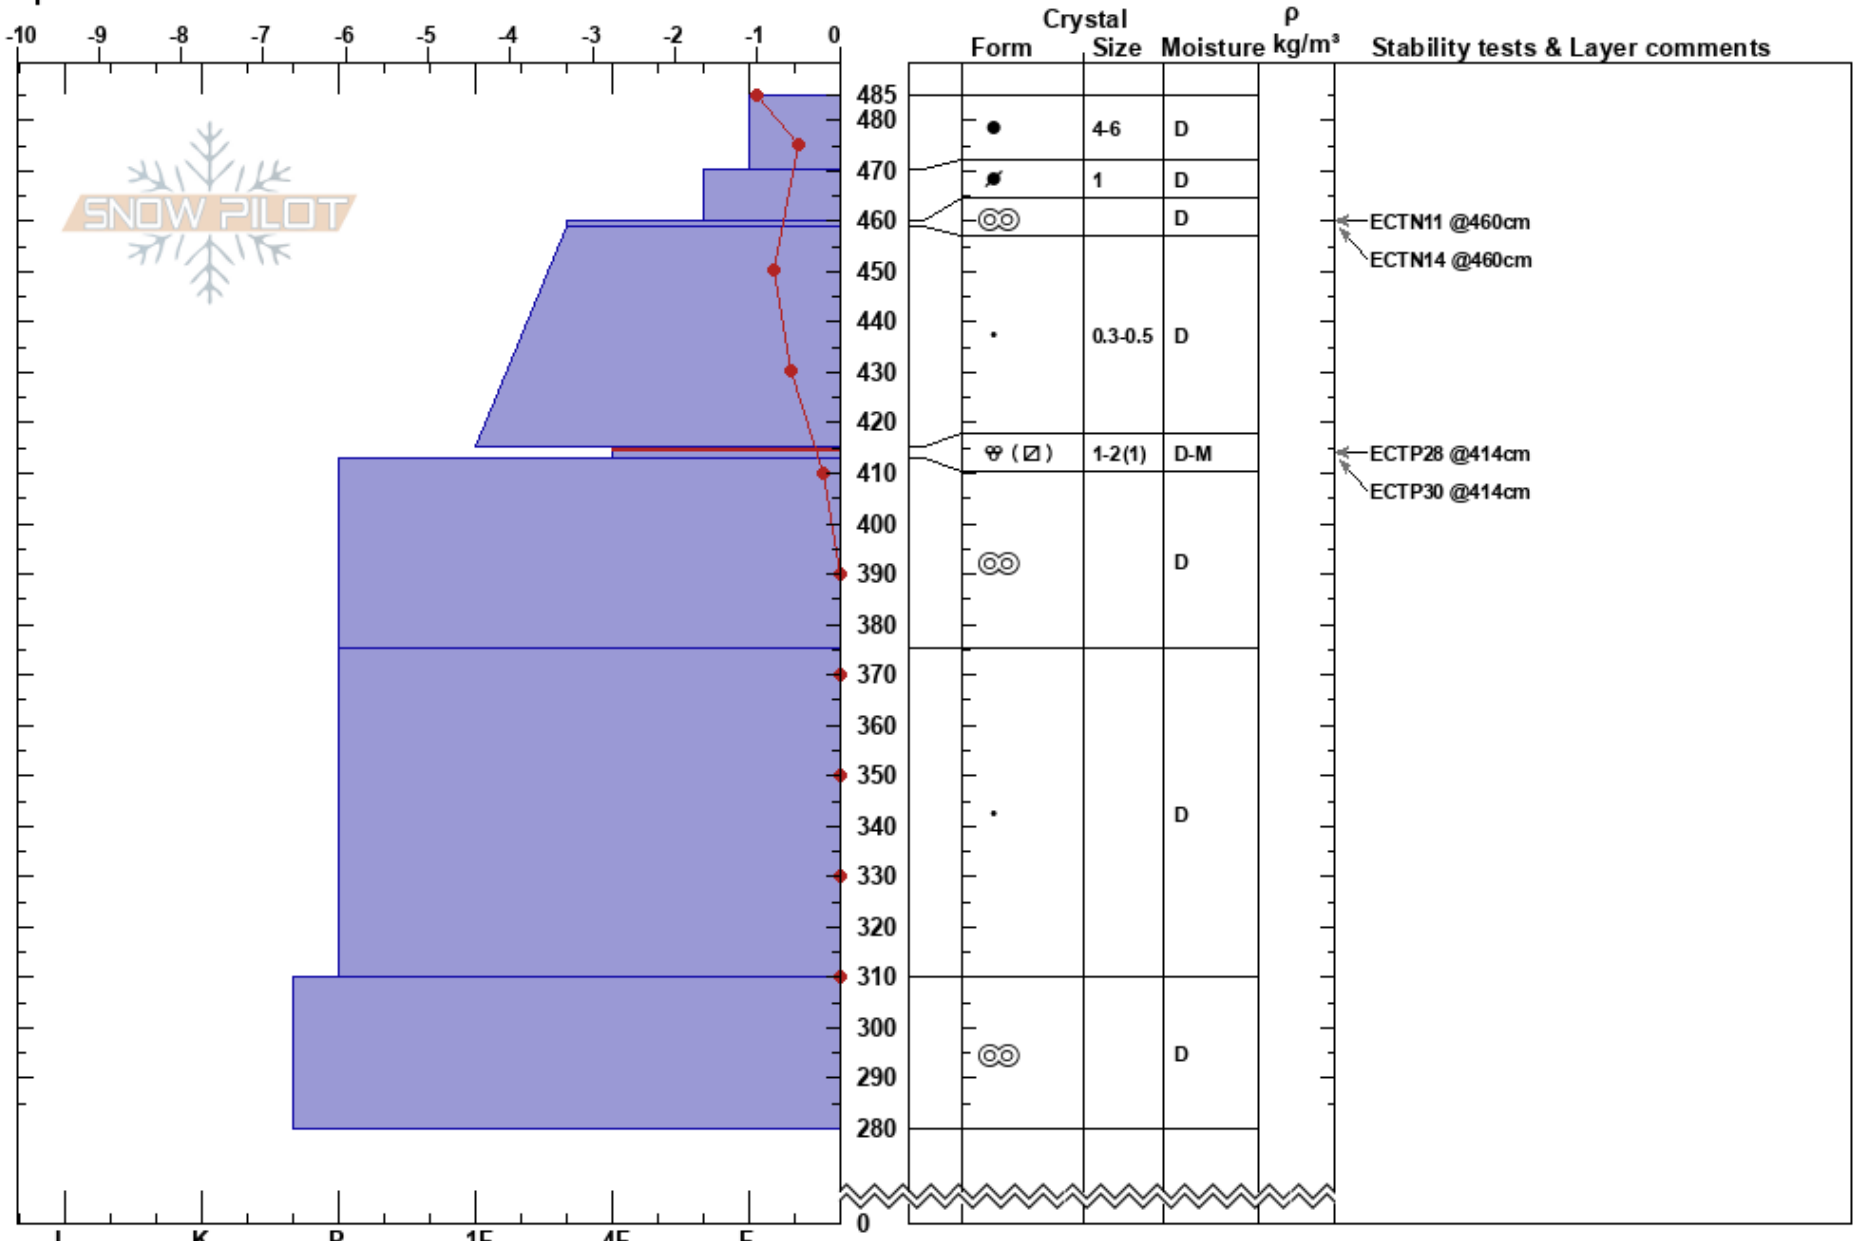

Gordy's Path
 Chugach Range
 AK
 Elevation: 1348 ft
 Aspect: N
 Specifics:

BNSF Avalanche Safety
 04/11/2024 - 1:00pm
 Co-ord: 60.79260N, -148.93690W
 Slope Angle: 40°
 Wind Loading: yes

Stability:
 Air Temperature: 31°C
 Sky Cover: OVC
 Precipitation: S1
 Wind: E Moderate

HS:485
 PF:25 415-413cm:Problematic layer
 PS: 15

Layer Notes:

Notes: Winds from the East.
 Profile Depth: 220 cm.
 Snowpack Height (HS): 485 cm