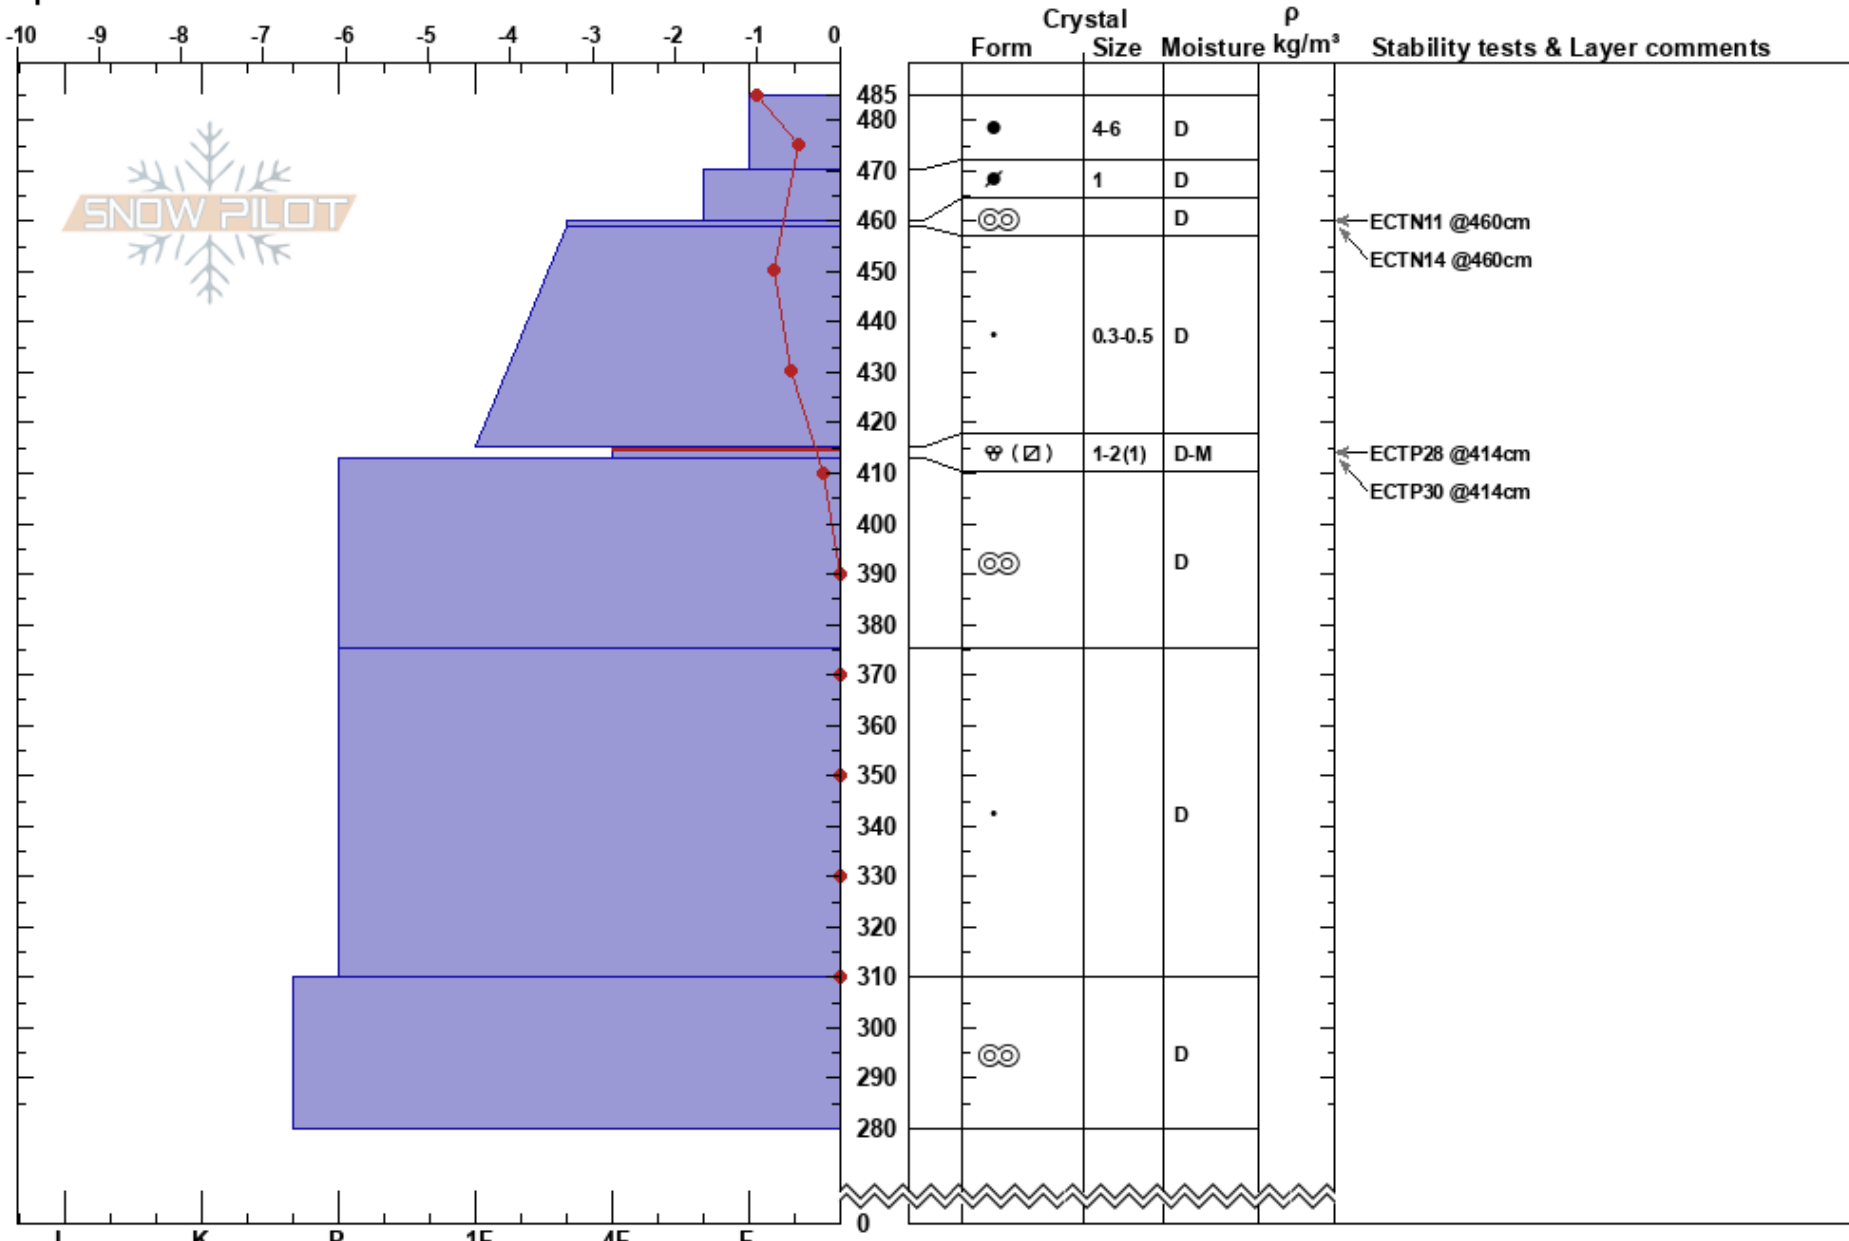

Gordy's Path
 Chugach Range
 AK
 Elevation: 1348 ft
 Aspect: N
 Specifics:

BNSF Avalanche Safety
 04/11/2024 - 1:00pm
 Co-ord: 60.79260N, -148.93690W
 Slope Angle: 40°
 Wind Loading: yes

Stability:
 Air Temperature: 31°C
 Sky Cover: OVC
 Precipitation: S1
 Wind: E Moderate

HS:485
 PF:25 415-413cm:Problematic layer
 PS: 15

Layer Notes:

Notes: Winds from the East.
 Profile Depth: 220 cm.
 Snowpack Height (HS): 485 cm