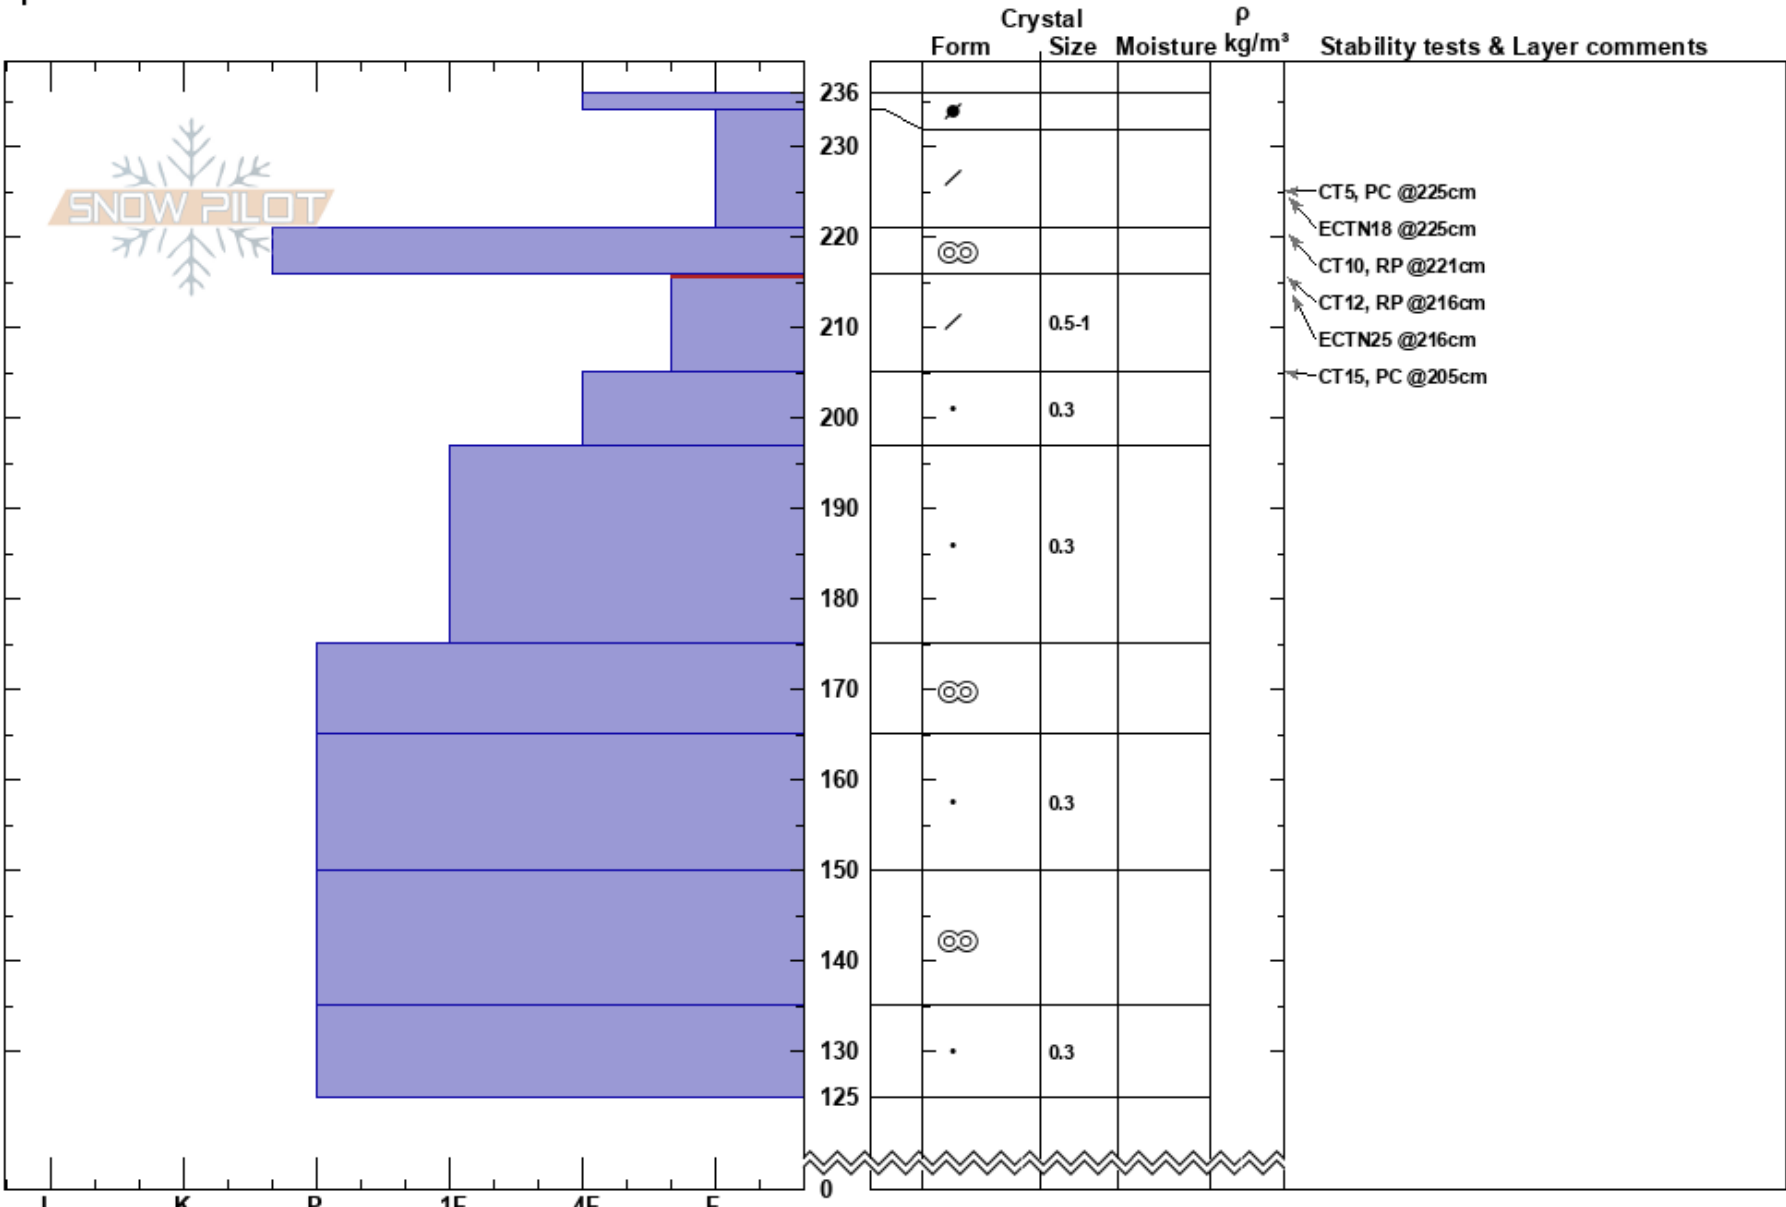

Lost Lake April 10, 24
 Kenai Mountains
 AK
 Elevation: 1960 ft
 Aspect: SW
 Specifics:

Mik Dalpes
 04/10/2024 - 2:00pm
 Co-ord: 60.27114N, -149.41958W
 Slope Angle: 15°
 Wind Loading:

Stability:
 Air Temperature:
 Sky Cover: FEW
 Precipitation: NO
 Wind: NE Light Breeze

HS:236
 PF:38 216-205cm:Problematic layer

Notes: