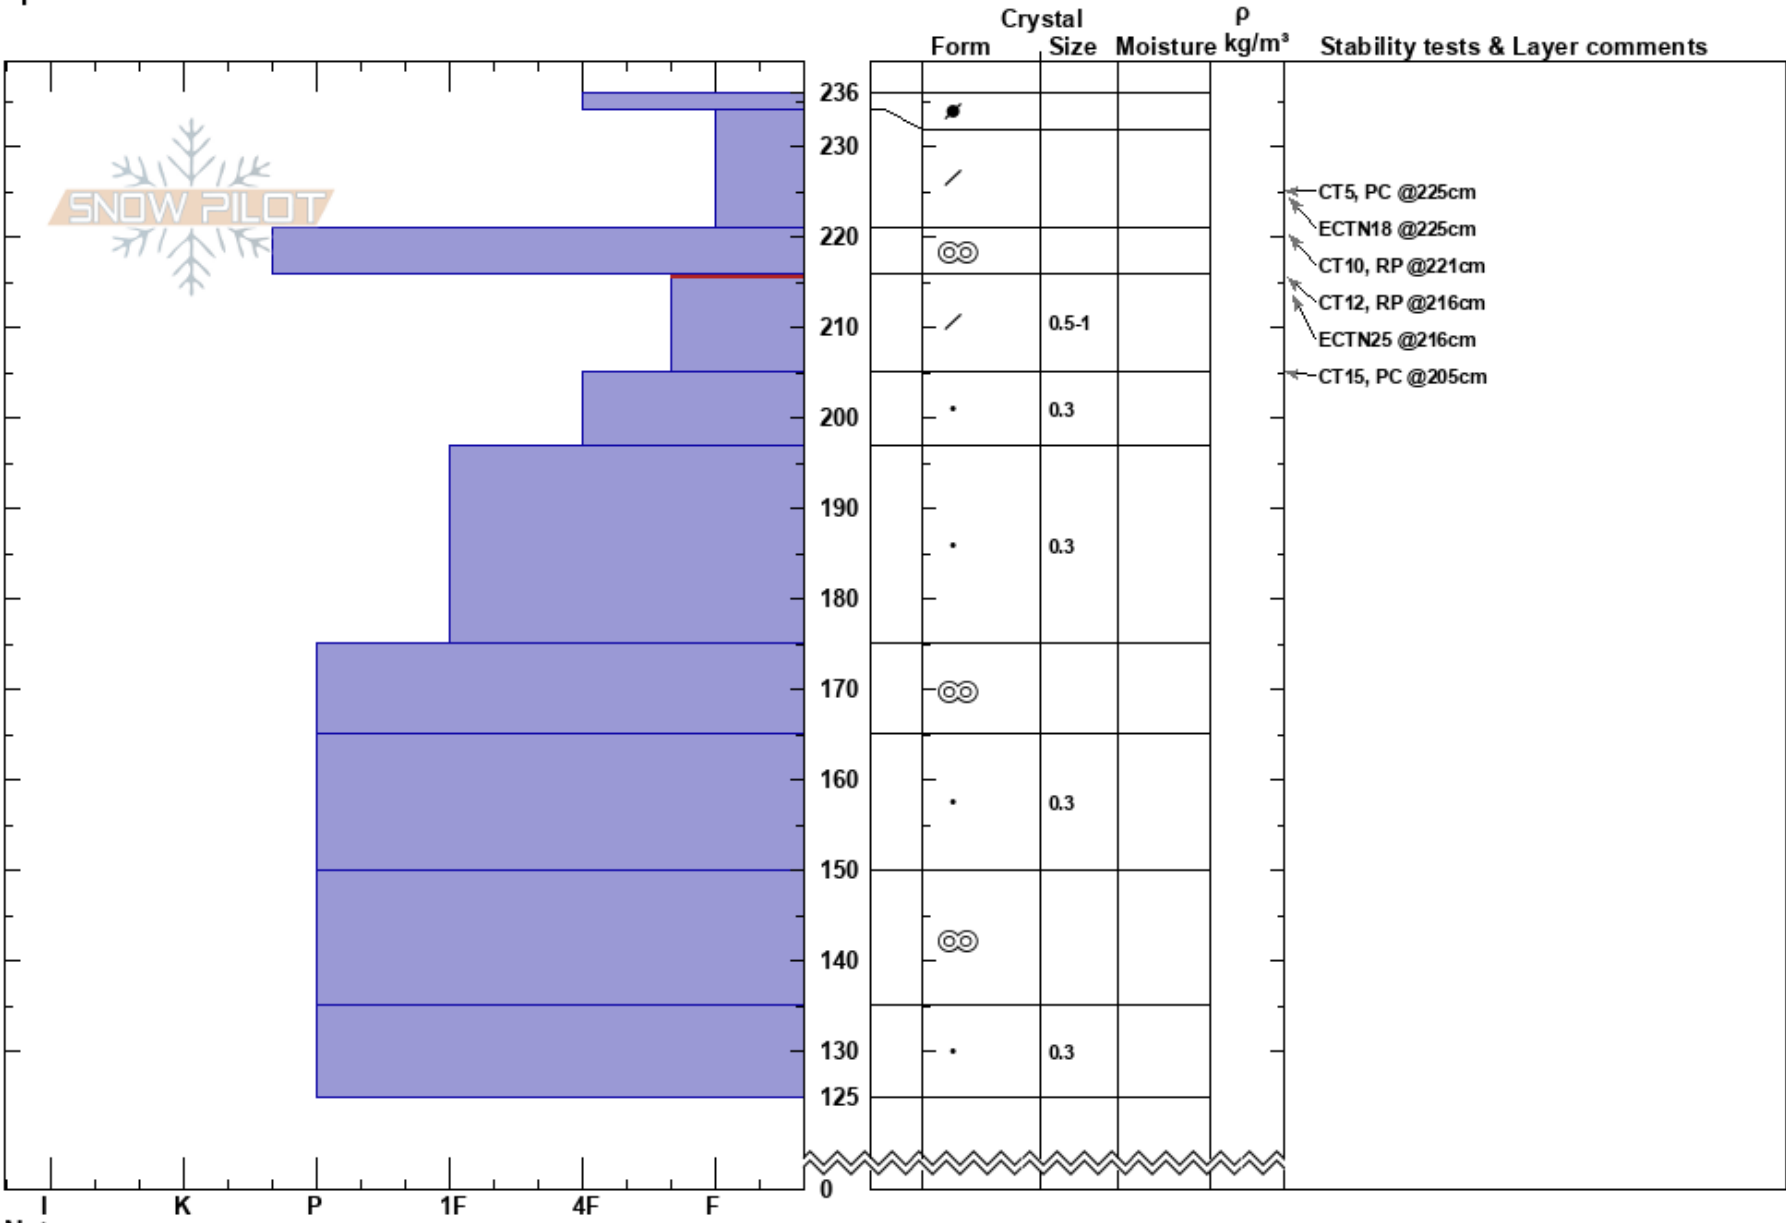

Lost Lake April 10, 24
 Kenai Mountains
 AK
 Elevation: 1960 ft
 Aspect: SW
 Specifics:

Mik Dalpes
 04/10/2024 - 2:00pm
 Co-ord: 60.27114N, -149.41958W
 Slope Angle: 15°
 Wind Loading:

Stability:
 Air Temperature:
 Sky Cover: FEW
 Precipitation: NO
 Wind: NE Light Breeze

HS:236
 PF:38 216-205cm:Problematic layer

Notes: