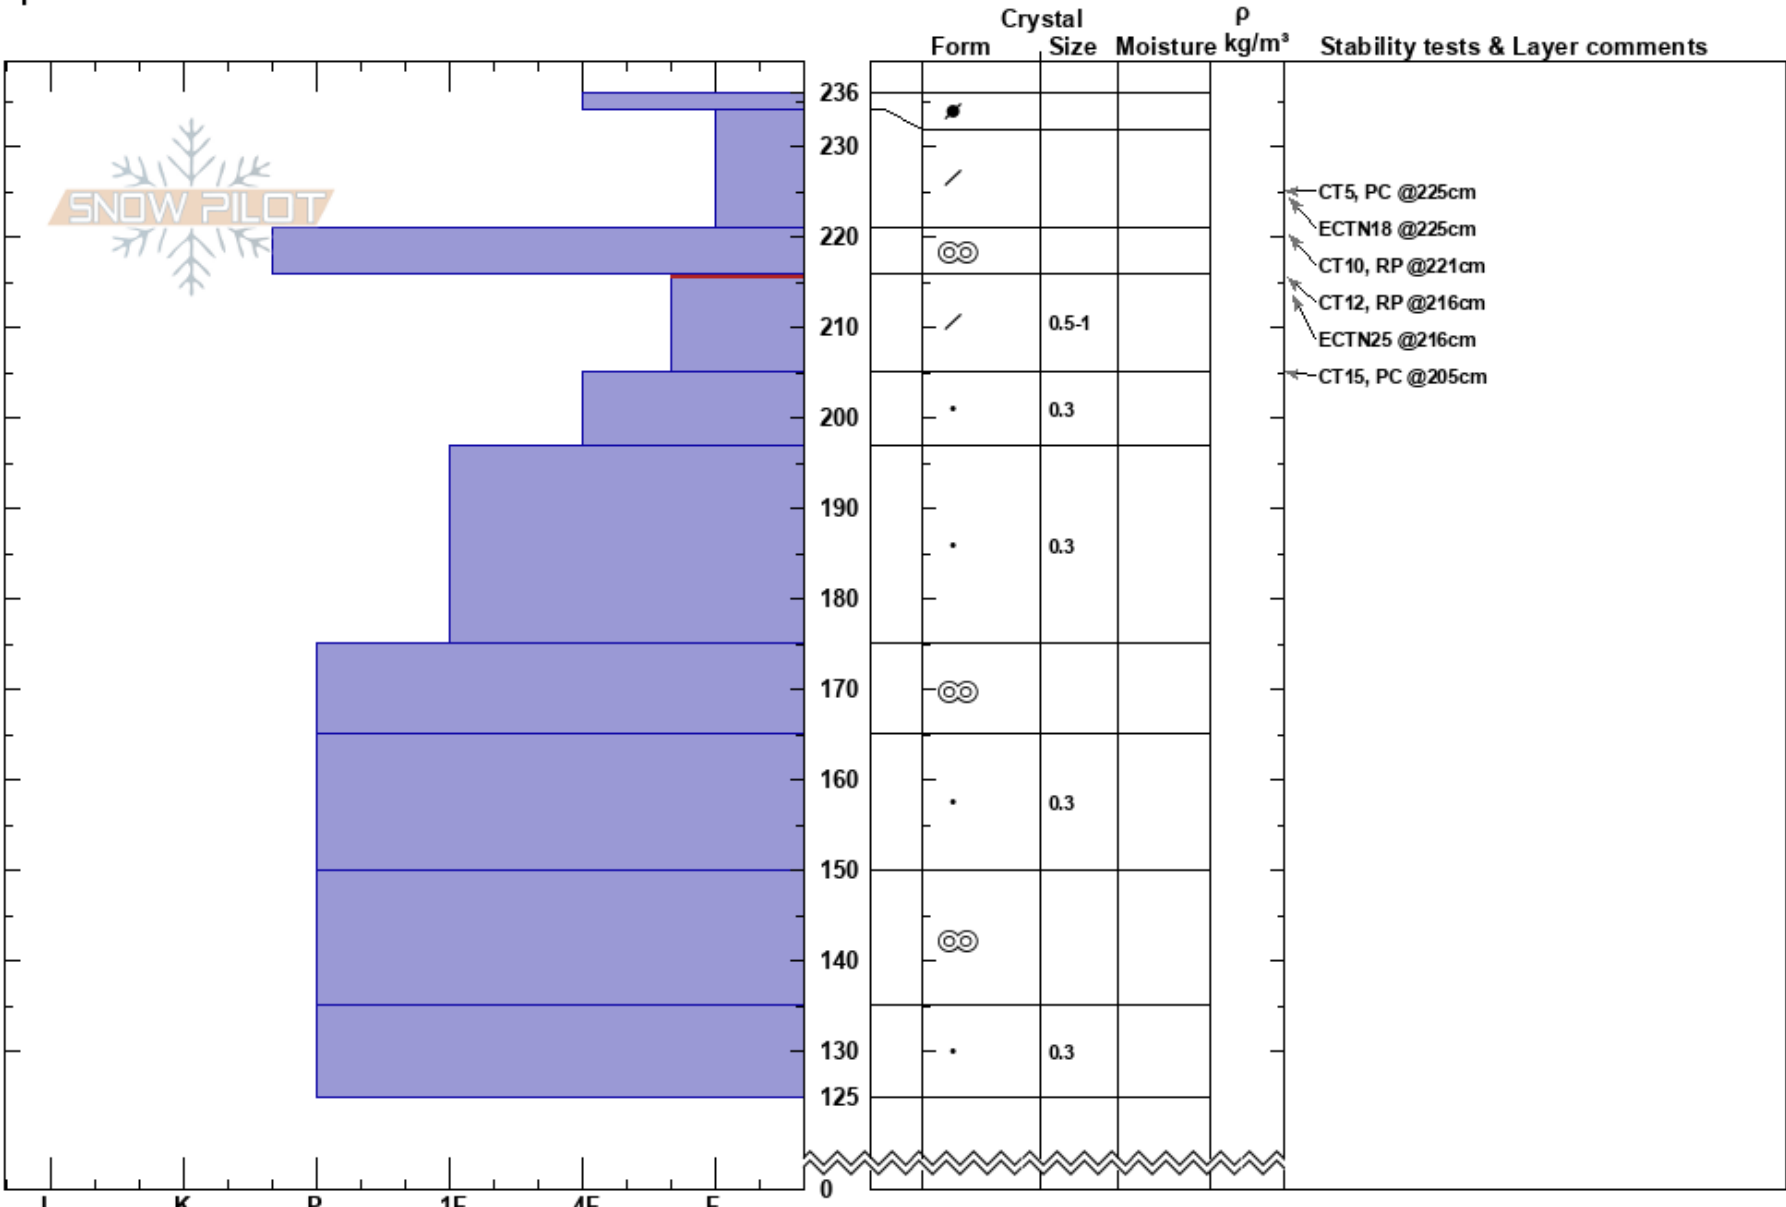

Lost Lake April 10, 24  
 Kenai Mountains  
 AK  
 Elevation: 1960 ft  
 Aspect: SW  
 Specifics:

Mik Dalpes  
 04/10/2024 - 2:00pm  
 Co-ord: 60.27114N, -149.41958W  
 Slope Angle: 15°  
 Wind Loading:

Stability:  
 Air Temperature:  
 Sky Cover: FEW  
 Precipitation: NO  
 Wind: NE Light Breeze

HS:236  
 PF:38 216-205cm:Problematic layer

Notes: