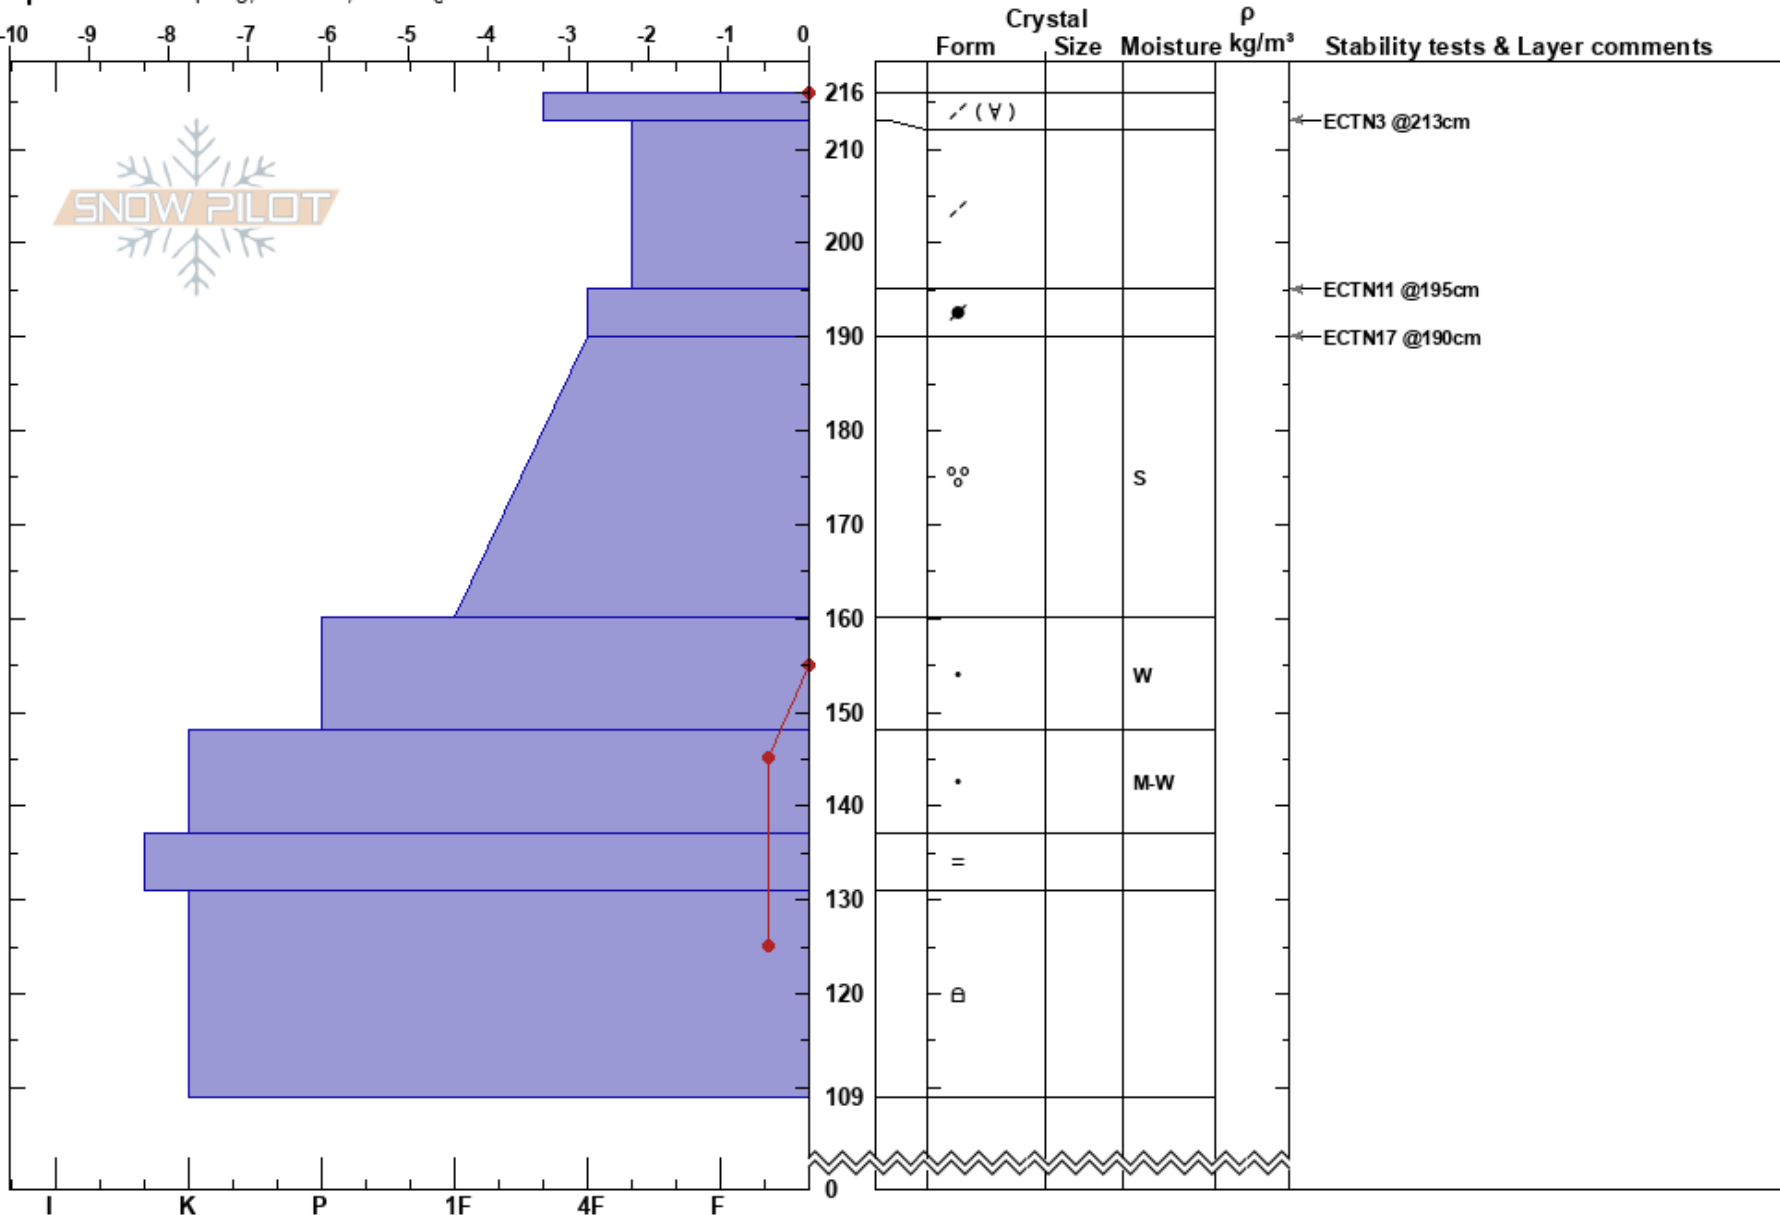

Lolo Pass West Side
 Bitterroot
 MT
 Elevation: 5600 ft
 Aspect: 321°

Logan King
 02/07/2018 - 10:45am
 Co-ord: 46.62632N, -114.58285W
 Slope Angle: 30°
 Wind Loading: yes

Stability:
 Air Temperature: 0°C
 Sky Cover: OVC
 Precipitation: S1
 Wind: SW Strong

HS:216
 PS:25
 Layer Notes:

Specifics: Collapsing, localized; Cracking

Notes: