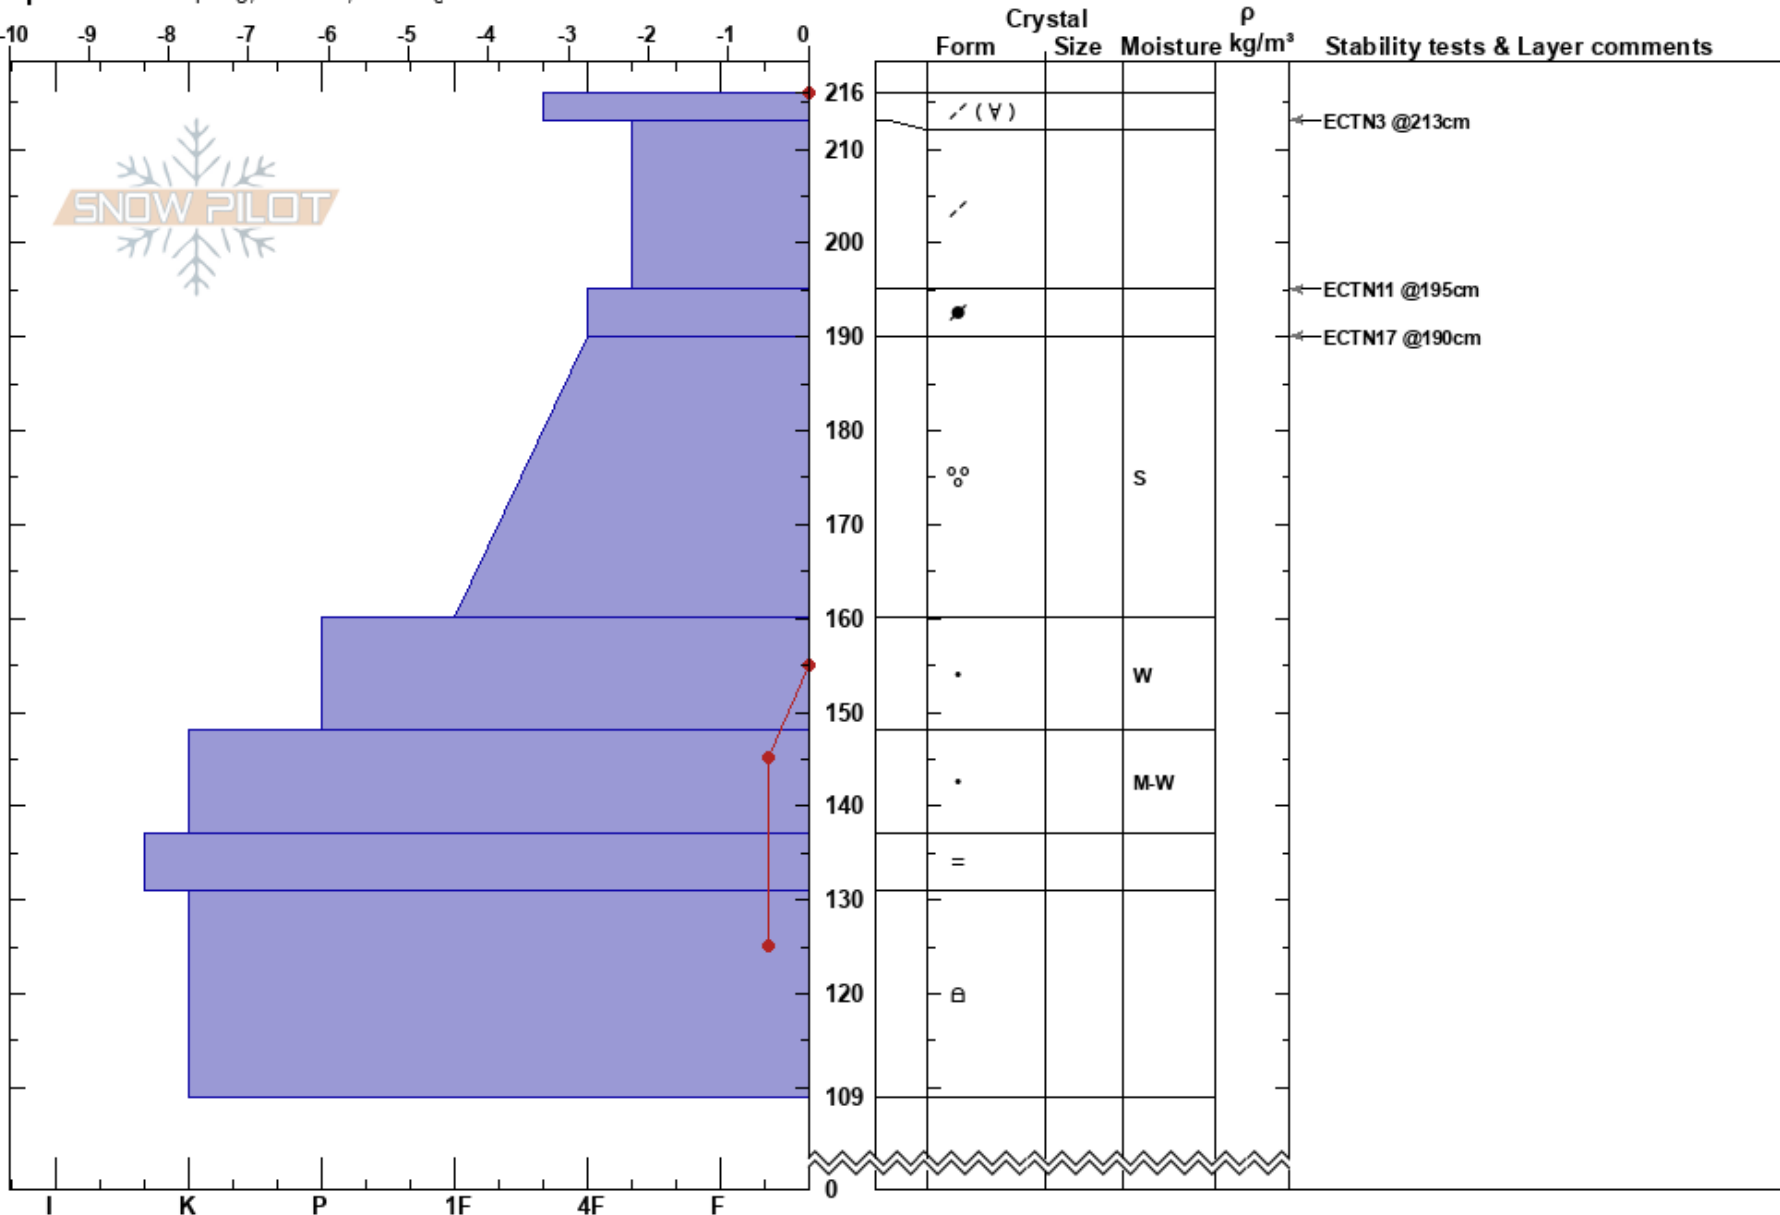

Lolo Pass West Side
 Bitterroot
 MT
 Elevation: 5600 ft
 Aspect: 321°

Logan King
 02/07/2018 - 10:45am
 Co-ord: 46.62632N, -114.58285W
 Slope Angle: 30°
 Wind Loading: yes

Stability:
 Air Temperature: 0°C
 Sky Cover: OVC
 Precipitation: S1
 Wind: SW Strong

HS:216
 PS: 25
 Layer Notes:

Specifics: Collapsing, localized; Cracking

Notes: