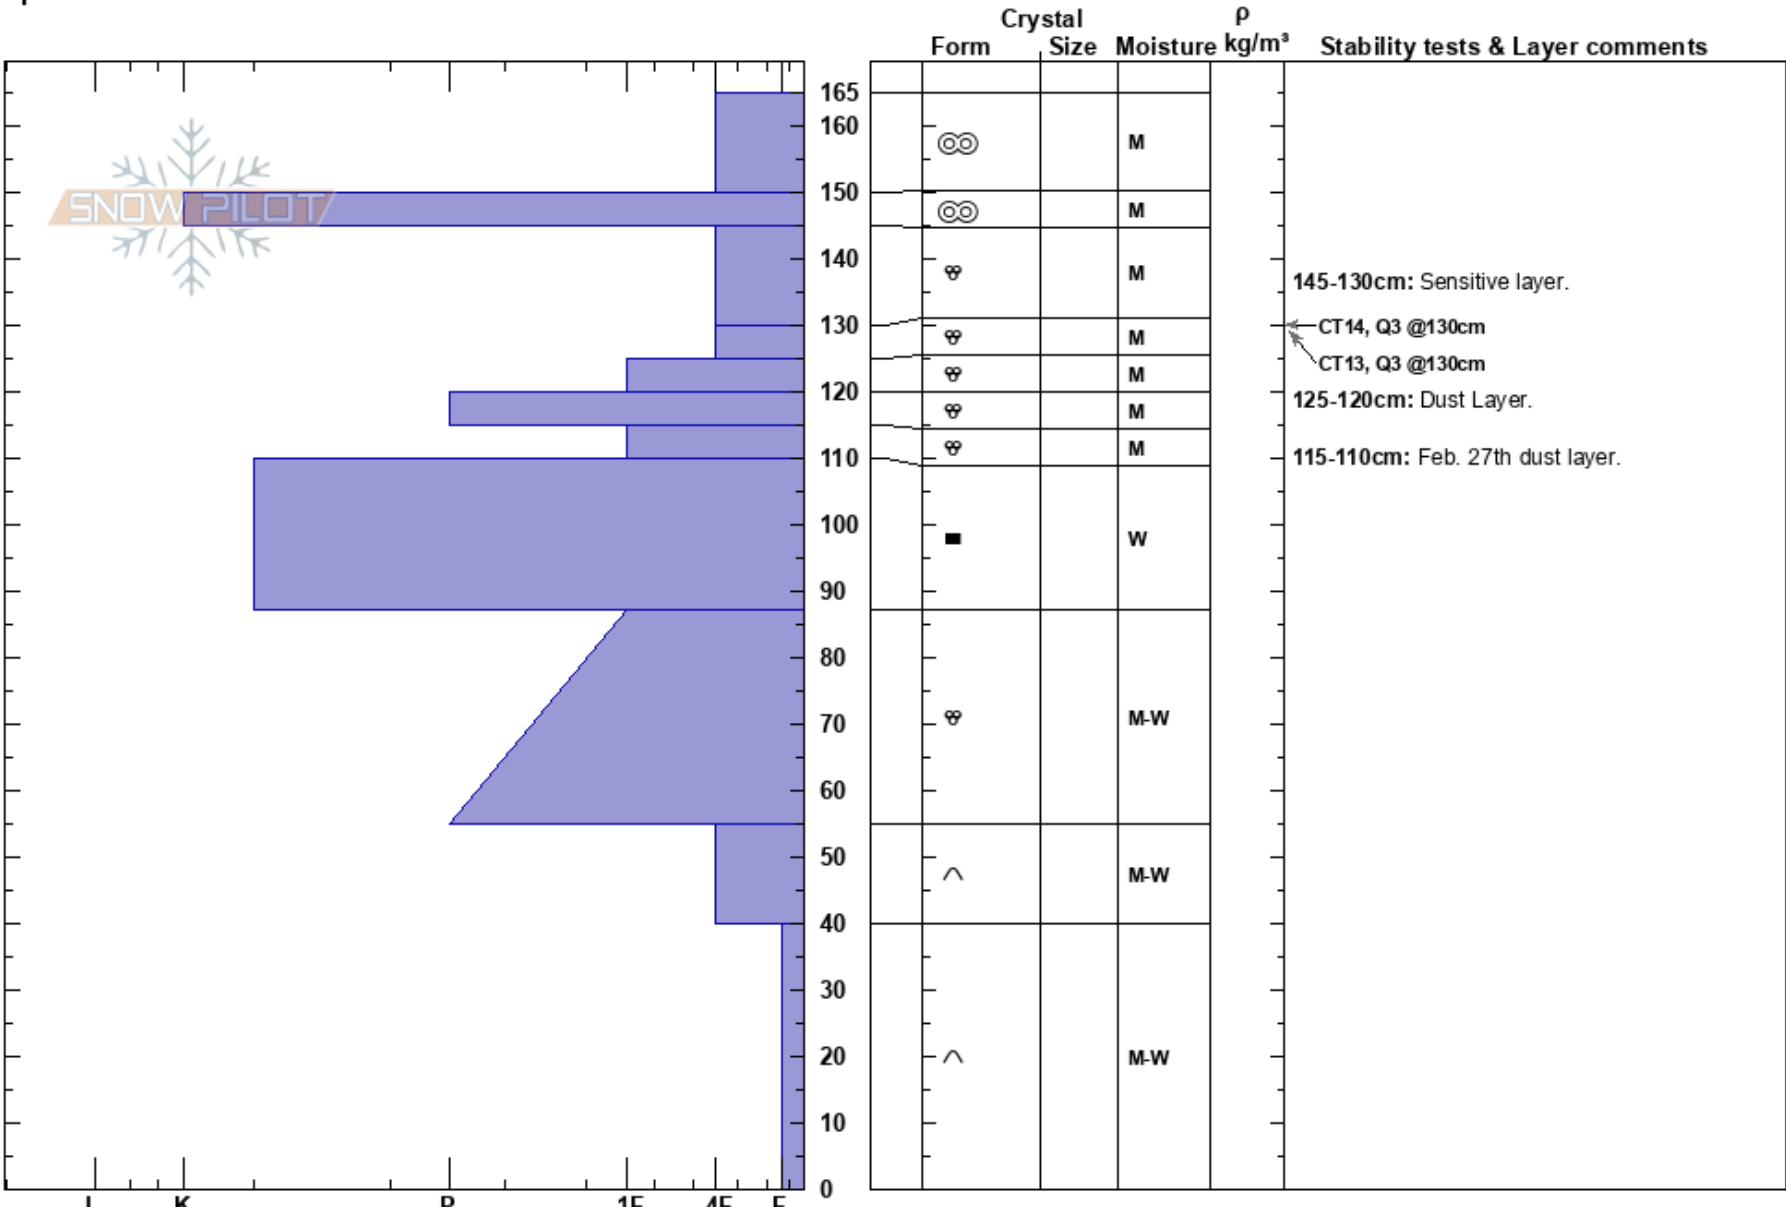

ENE BTL Nevada Pit  
 San Juan Range  
 CO  
**Elevation:** 11500 ft  
**Aspect:** NE  
**Specifics:**

Troy Nordquist  
 04/11/2024 - 2:36pm  
**Co-ord:** 37.84447N, -107.81762W  
**Slope Angle:**  
**Wind Loading:** previous

**Stability:**  
**Air Temperature:** 30°F  
**Sky Cover:** CLR  
**Precipitation:** NO  
**Wind:** SW Moderate

**HS:** 165  
**PF:** 15  
**PS:** 10  
**Layer Notes:**  
 145-130cm: Sensitive layer.  
 125-120cm: Dust Layer.  
 115-110cm: Feb. 27th dust layer.  
 40-0cm: Problematic layer

**Notes:** Krista Beyer and Becs Hodgetts were also involved with the snowpit.