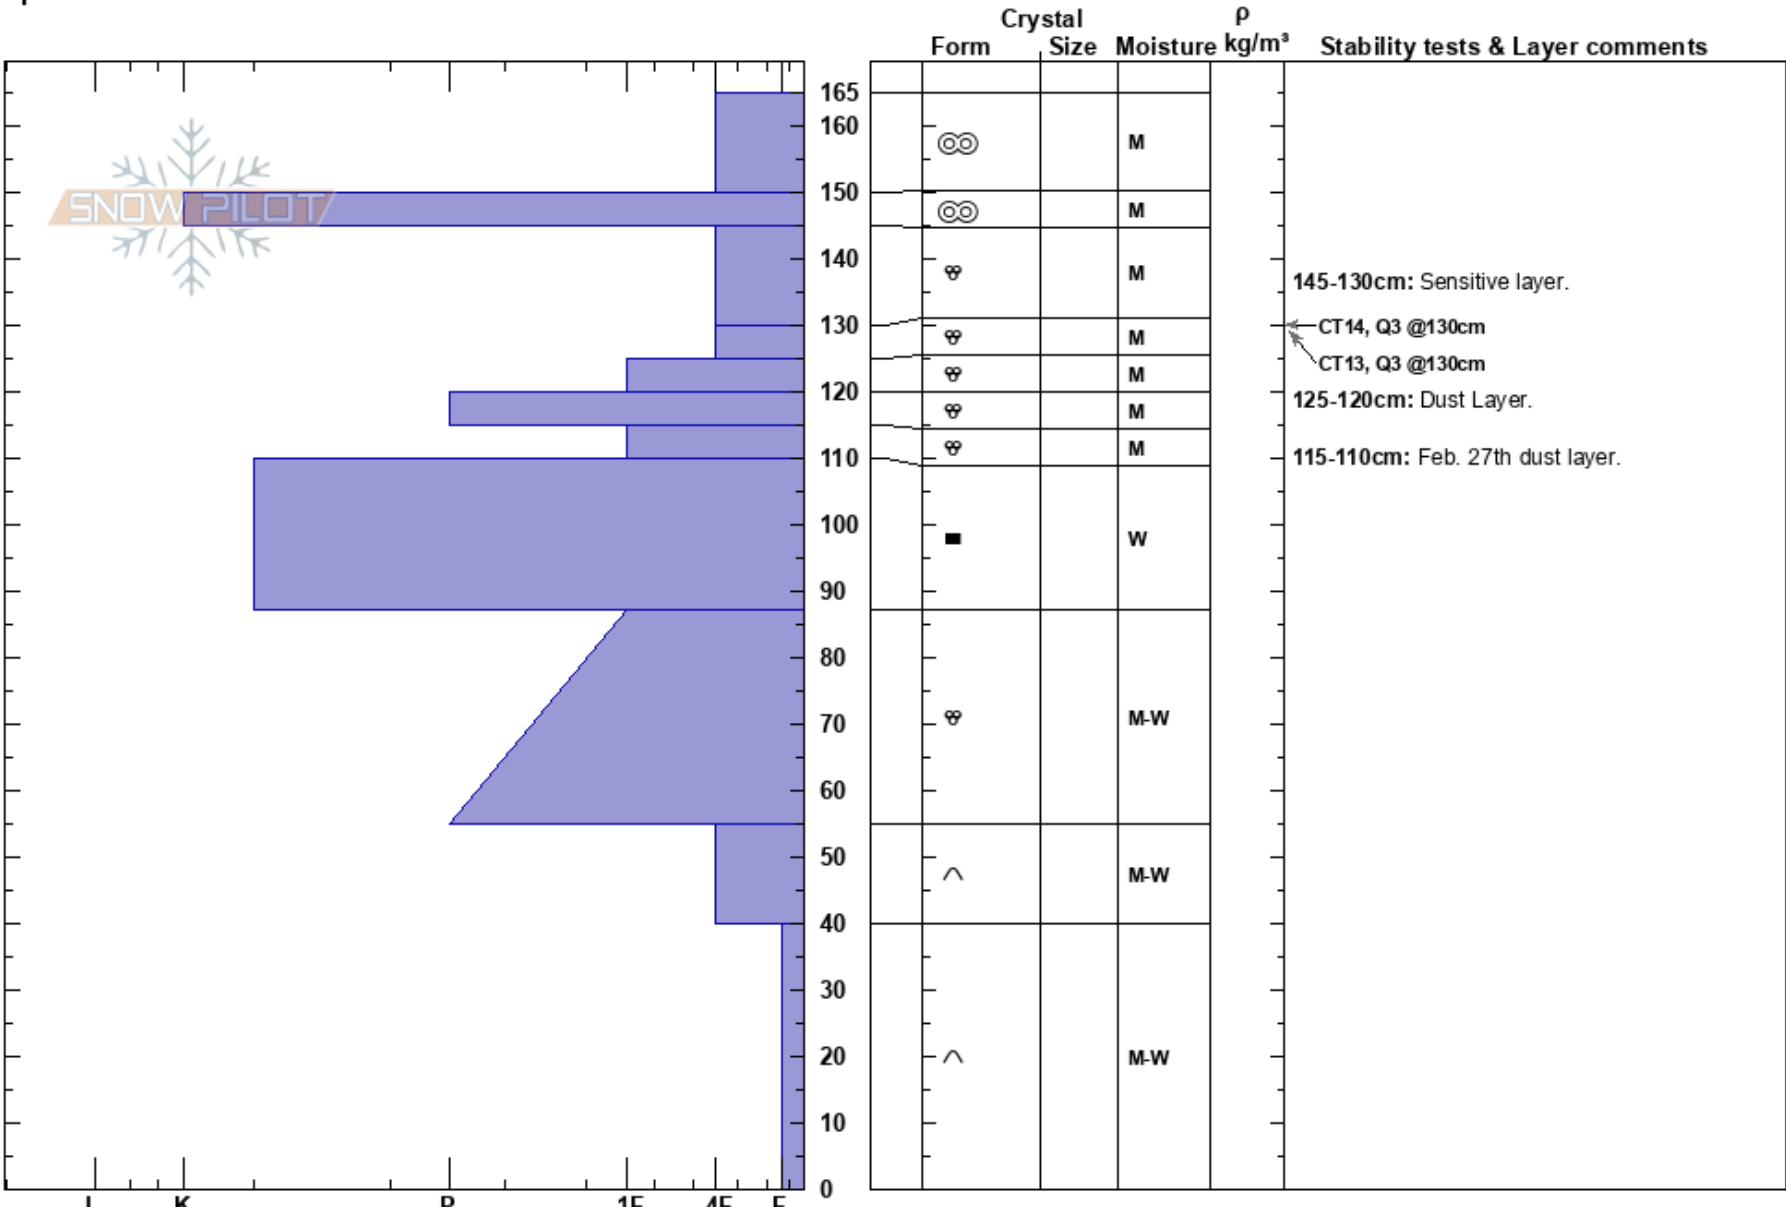

ENE BTL Nevada Pit
 San Juan Range
 CO
Elevation: 11500 ft
Aspect: NE
Specifics:

Troy Nordquist
 04/11/2024 - 2:36pm
Co-ord: 37.84447N, -107.81762W
Slope Angle:
Wind Loading: previous

Stability:
Air Temperature: 30°F
Sky Cover: CLR
Precipitation: NO
Wind: SW Moderate

HS: 165
PF: 15
PS: 10
Layer Notes:
 145-130cm: Sensitive layer.
 125-120cm: Dust Layer.
 115-110cm: Feb. 27th dust layer.
 40-0cm: Problematic layer

Notes: Krista Beyer and Becs Hodgetts were also involved with the snowpit.