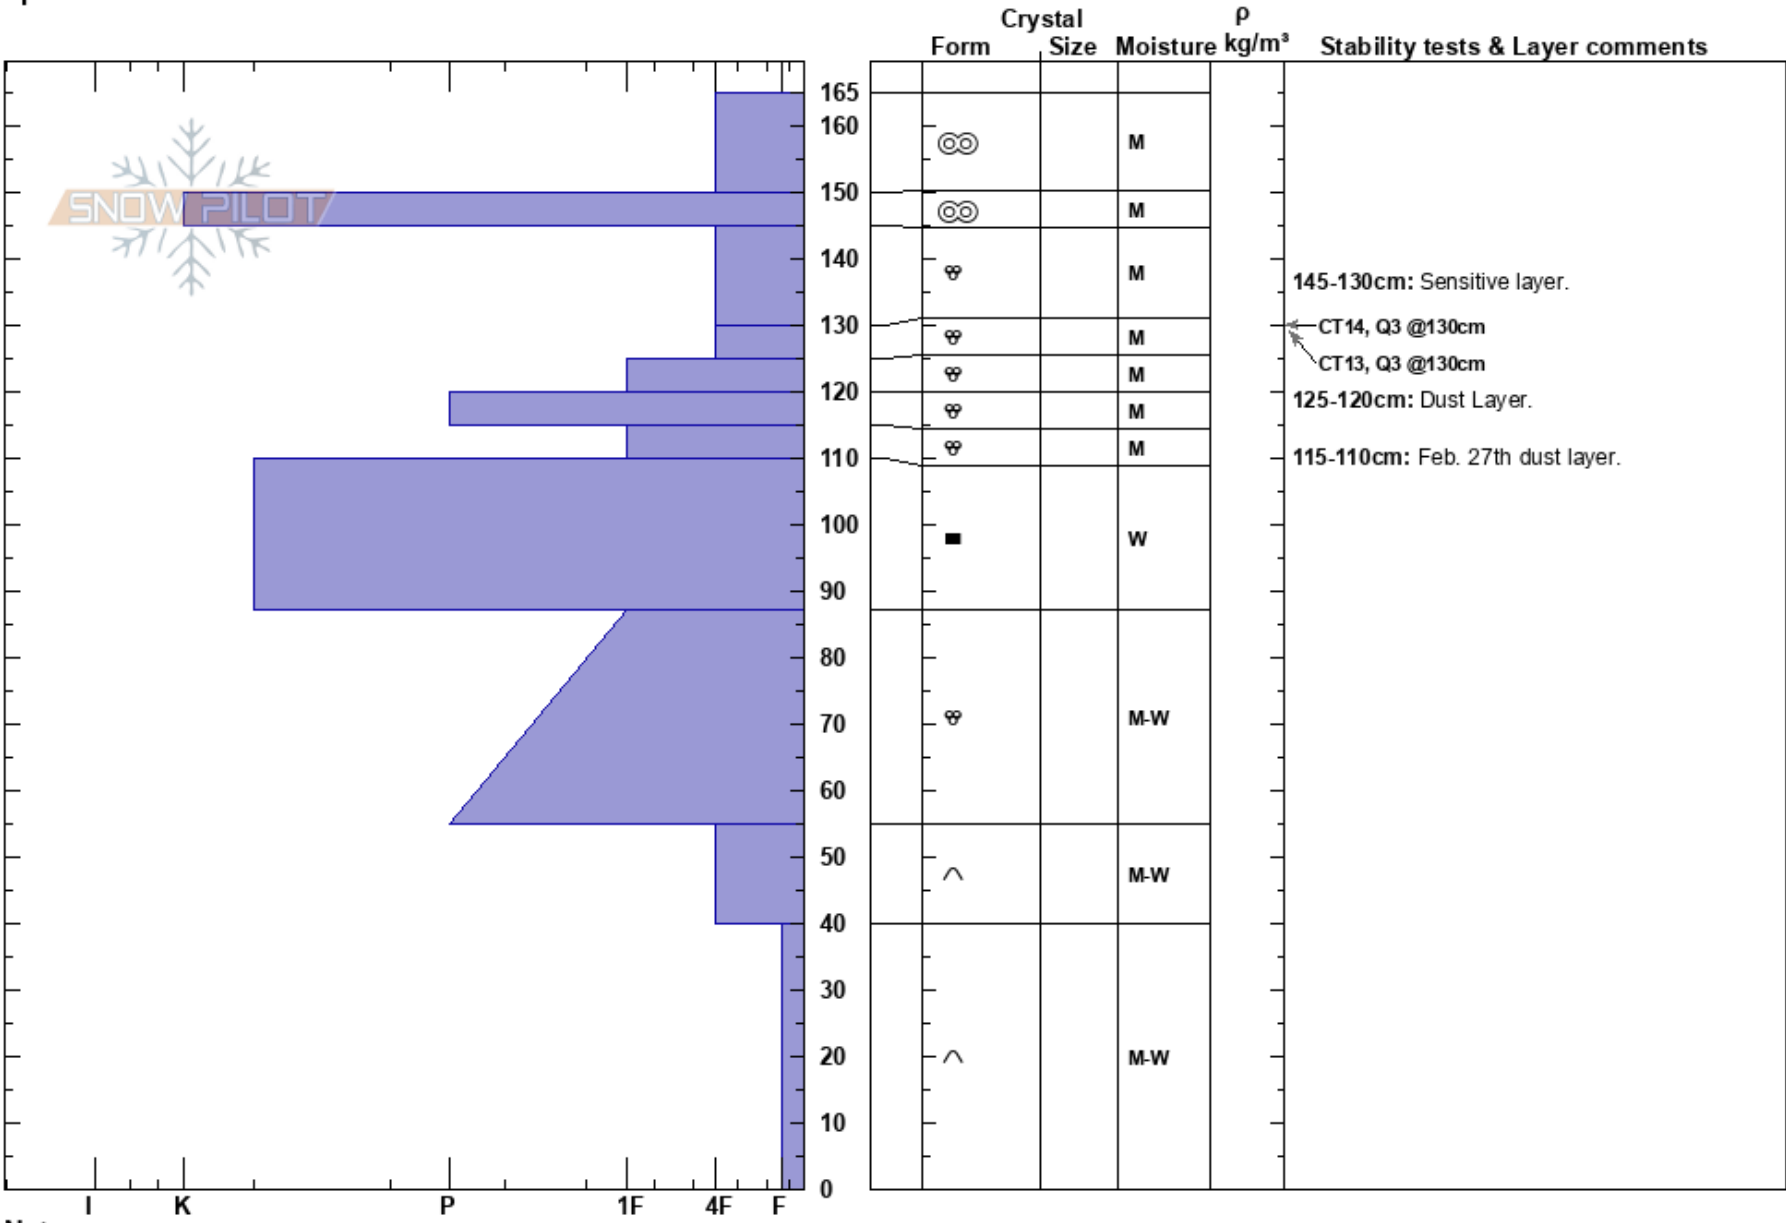

ENE BTL Nevada Pit
 San Juan Range
 CO
Elevation: 11500 ft
Aspect: NE
Specifics:

Troy Nordquist
 04/11/2024 - 2:36pm
Co-ord: 37.84447N, -107.81762W
Slope Angle:
Wind Loading: previous

Stability:
Air Temperature: 30°F
Sky Cover: CLR
Precipitation: NO
Wind: SW Moderate

HS: 165
PF: 15
PS: 10
Layer Notes:
 145-130cm: Sensitive layer.
 125-120cm: Dust Layer.
 115-110cm: Feb. 27th dust layer.
 40-0cm: Problematic layer

Notes: Krista Beyer and Becs Hodgetts were also involved with the snowpit.