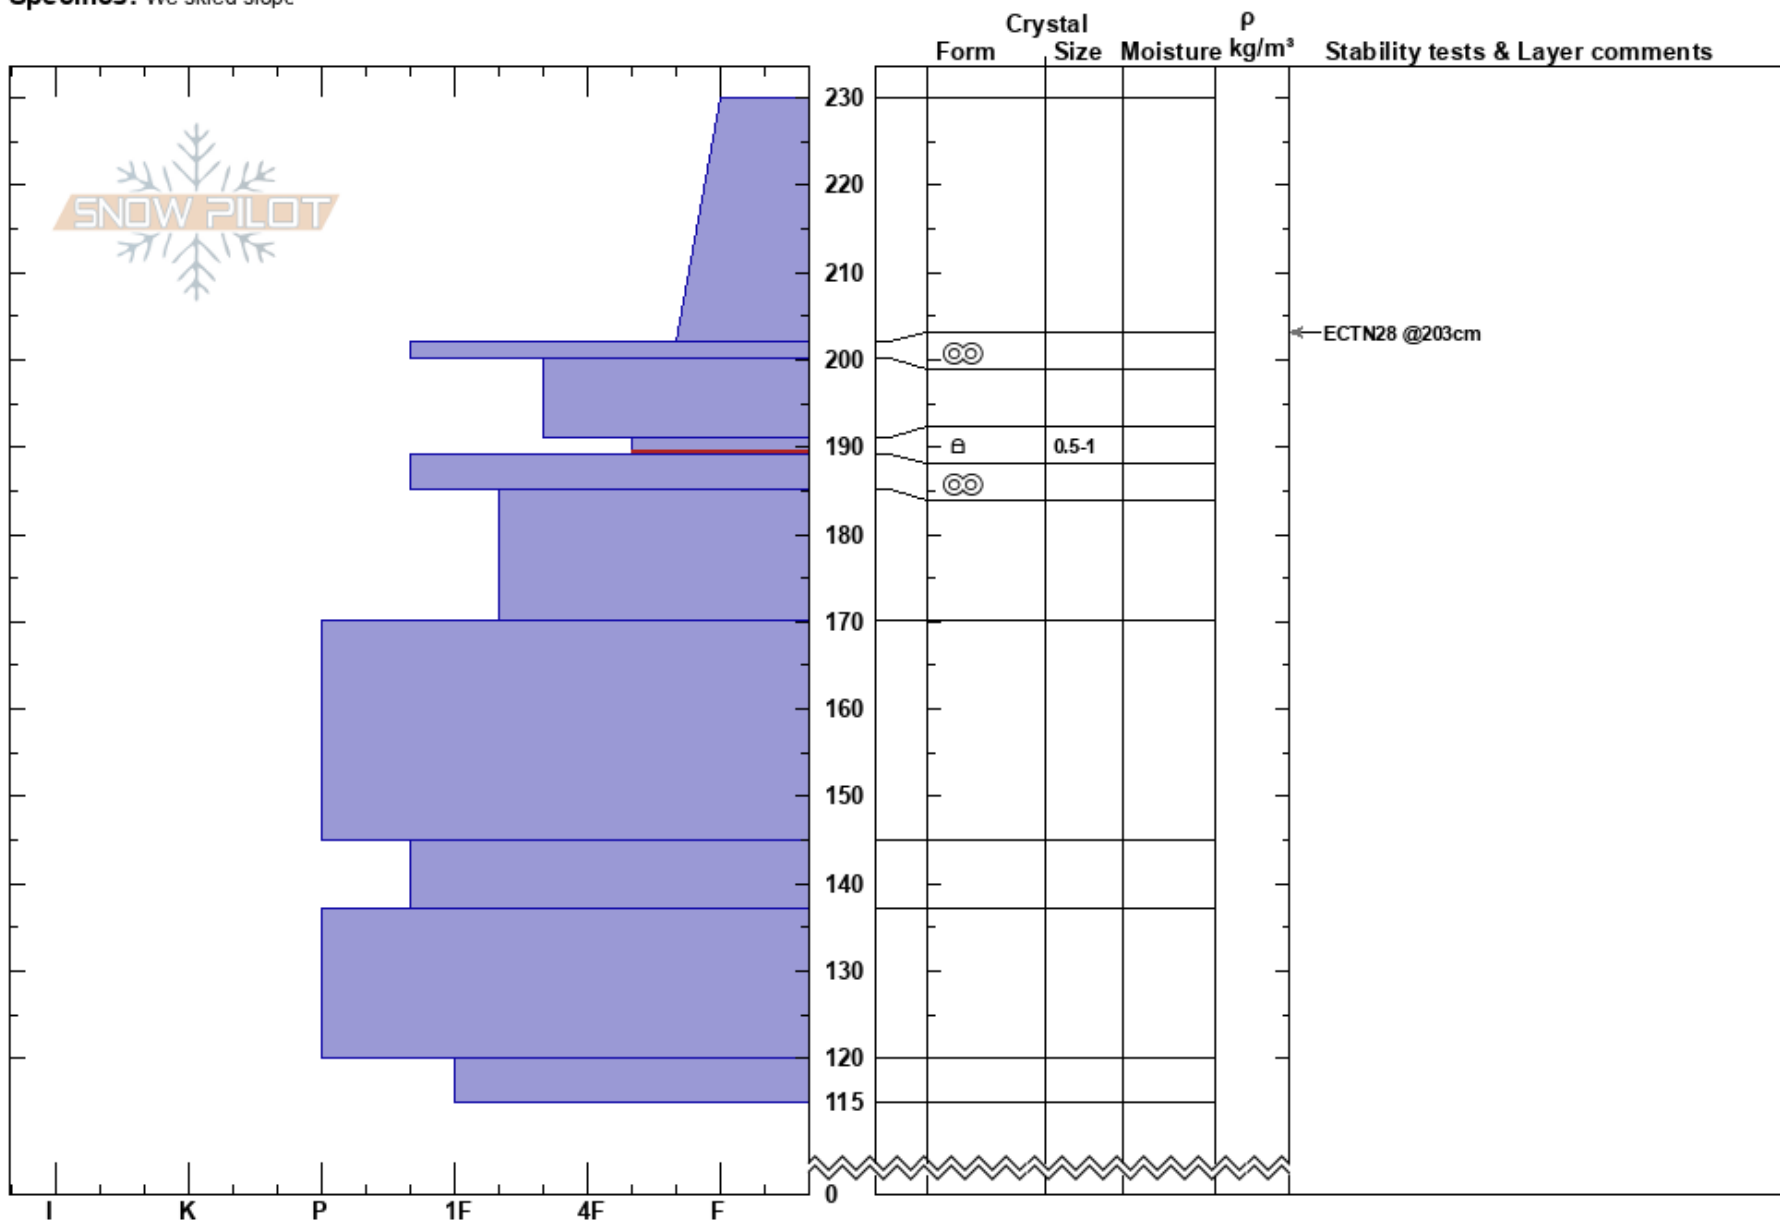

The Tube  
 Lewis Range  
 MT  
 Elevation: 7350 ft  
 Aspect: NW  
 Specifics: We skied slope

Zachary Miller  
 04/10/2024 - 2:00pm  
 Co-ord: 48.74735N, -113.73972W  
 Slope Angle: 25°  
 Wind Loading: previous

Stability: Good  
 Air Temperature: -4°C  
 Sky Cover: CLR  
 Precipitation: NO  
 Wind: Calm

HS:230  
 Layer Notes:  
 191-189cm: Problematic layer

Notes: Quick pit dug with FAC and USGS forecasters