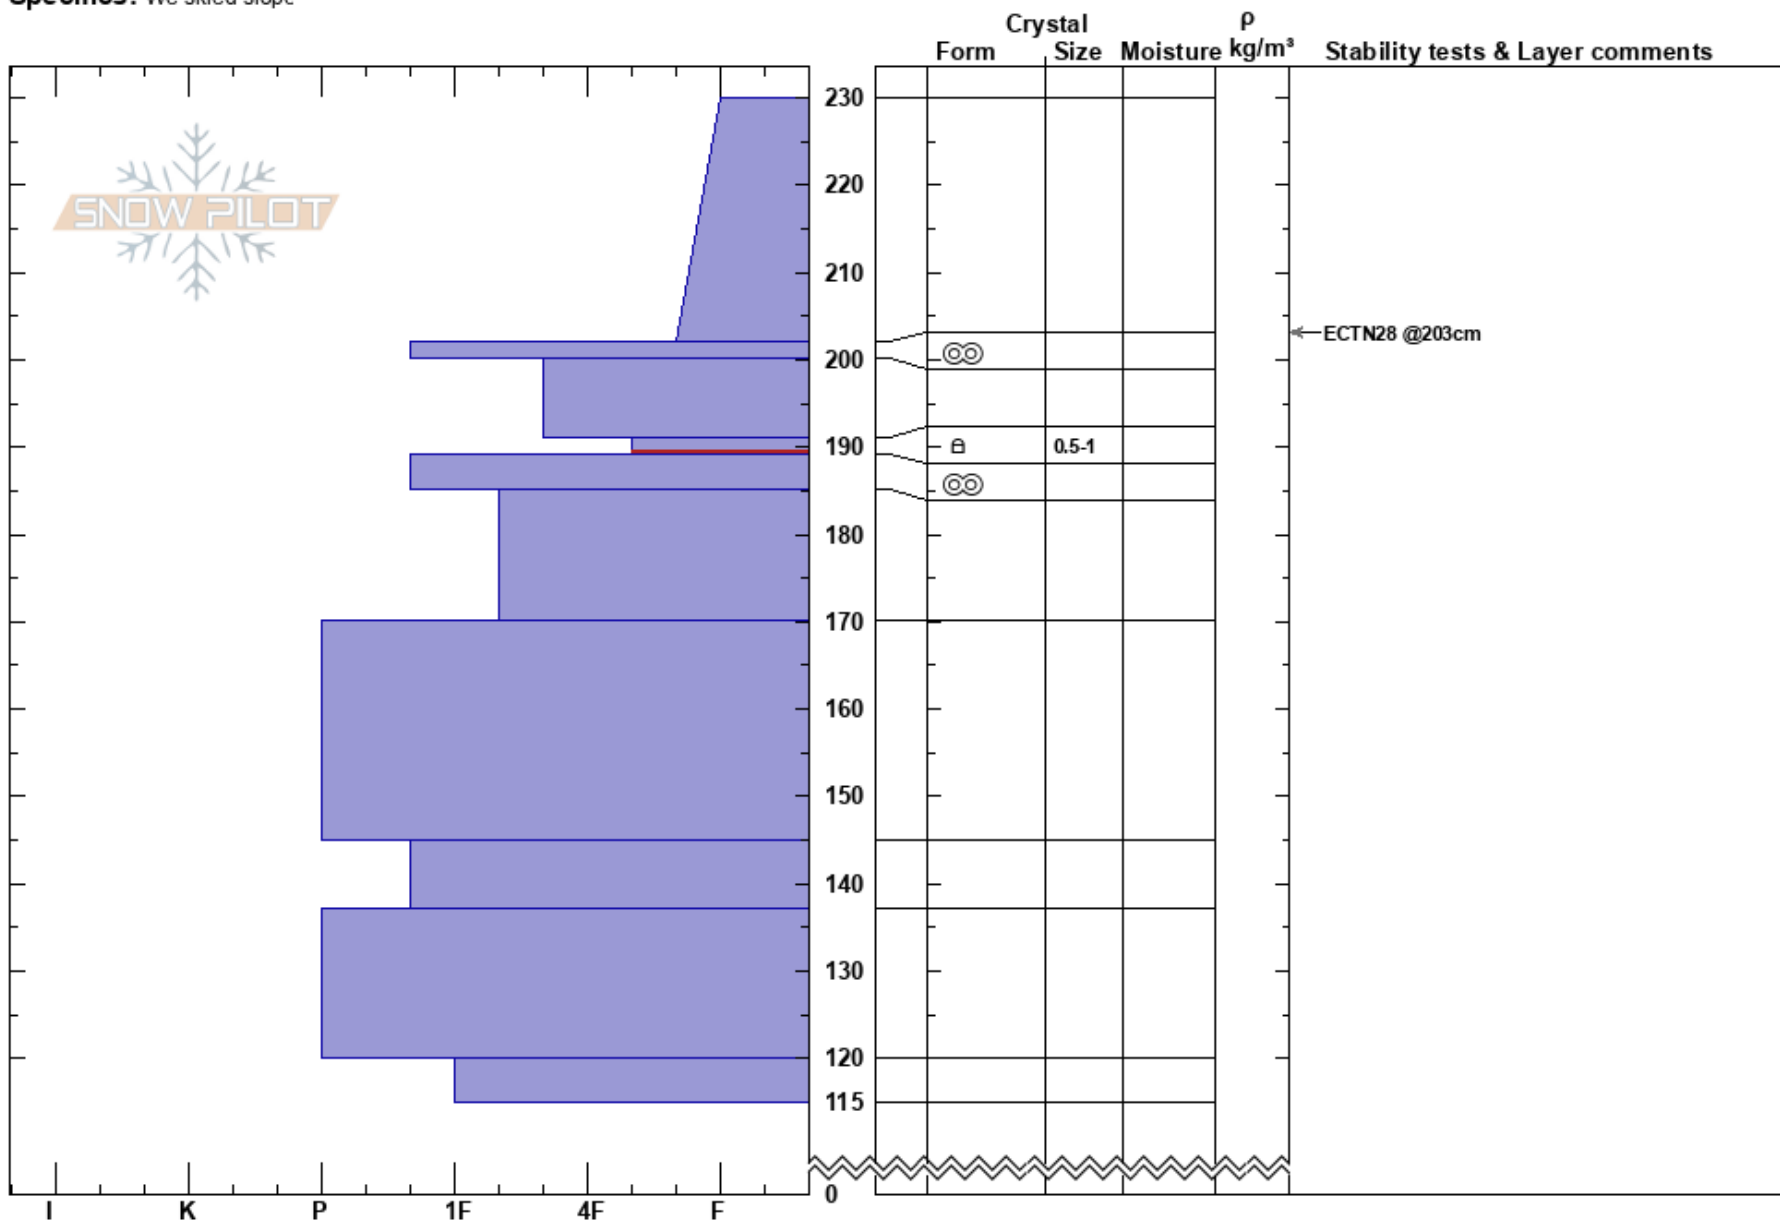

The Tube
 Lewis Range
 MT
 Elevation: 7350 ft
 Aspect: NW
 Specifics: We skied slope

Zachary Miller
 04/10/2024 - 2:00pm
 Co-ord: 48.74735N, -113.73972W
 Slope Angle: 25°
 Wind Loading: previous

Stability: Good
 Air Temperature: -4°C
 Sky Cover: CLR
 Precipitation: NO
 Wind: Calm

HS:230
 Layer Notes:
 191-189cm: Problematic layer

Notes: Quick pit dug with FAC and USGS forecasters