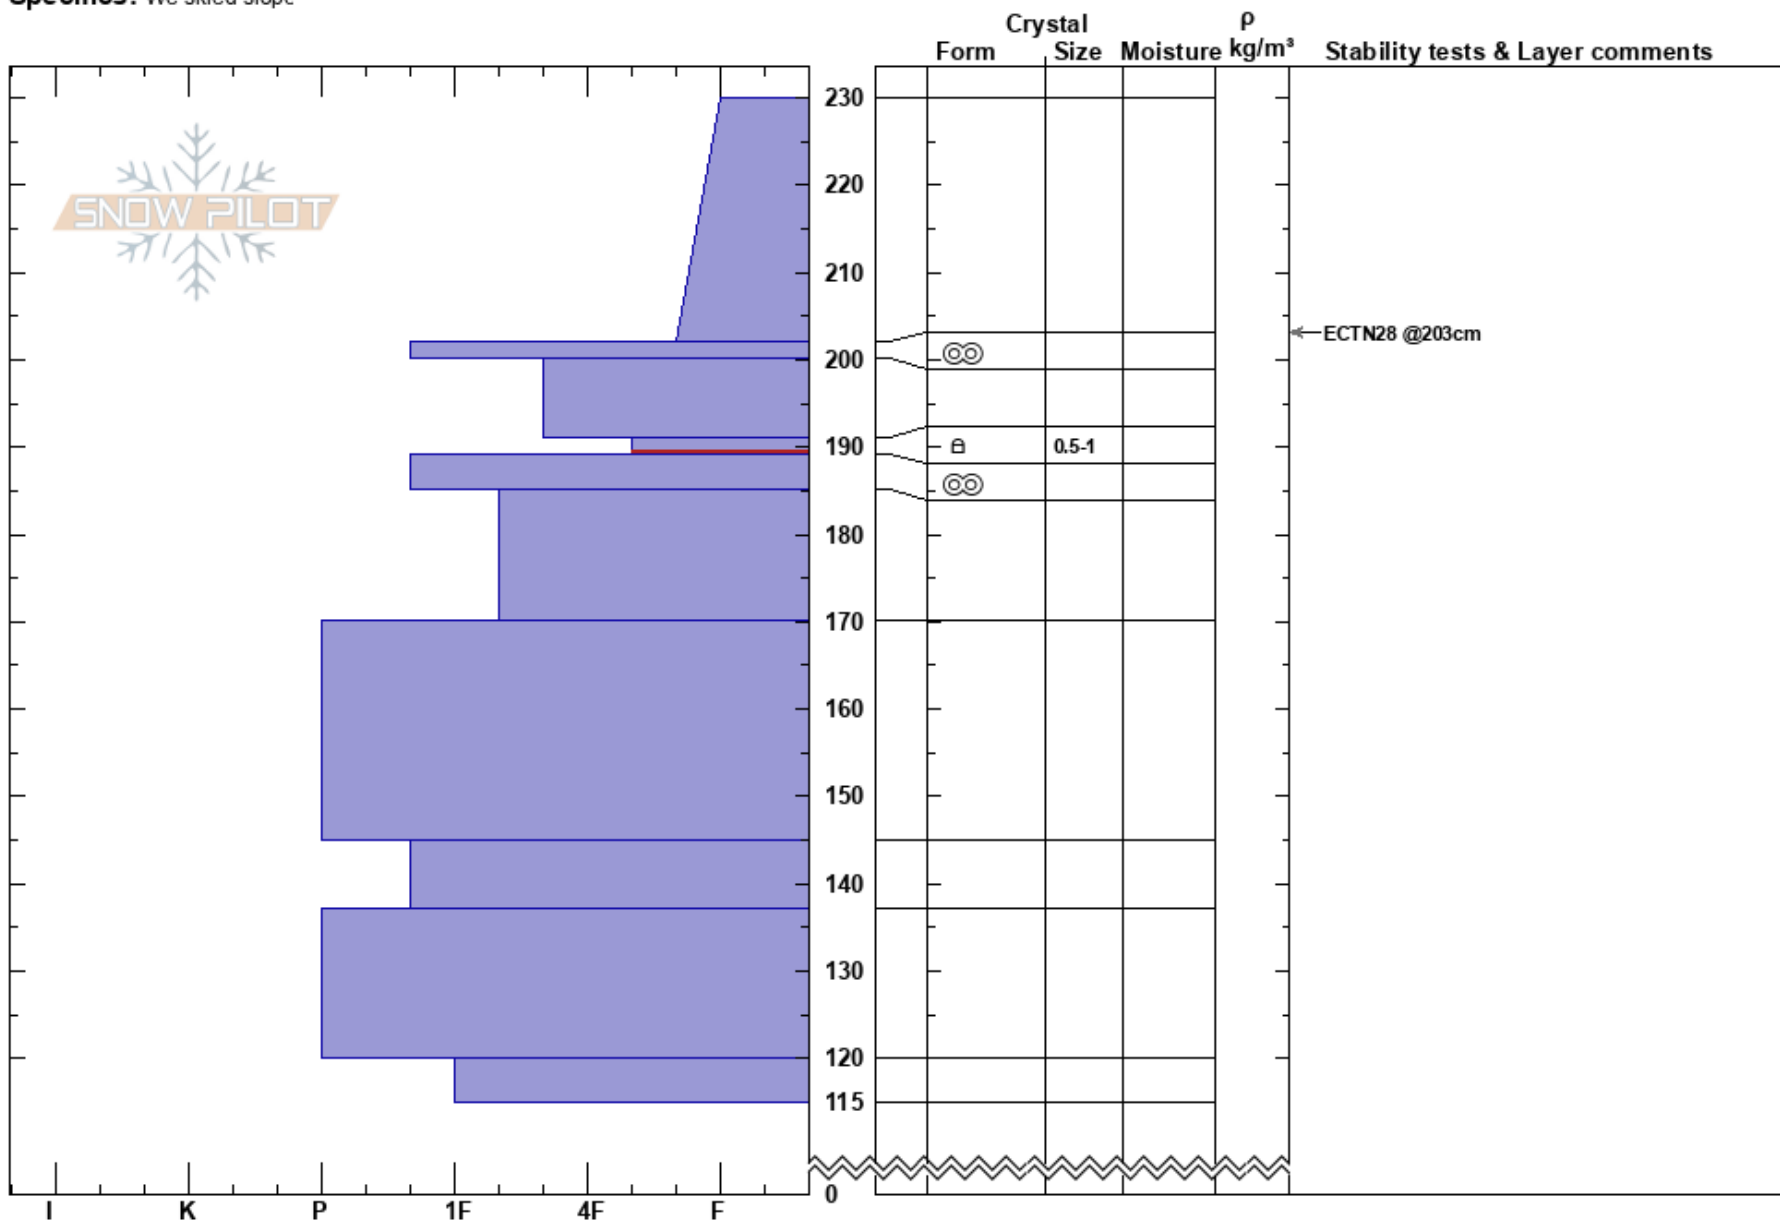

The Tube
 Lewis Range
 MT
 Elevation: 7350 ft
 Aspect: NW
 Specifics: We skied slope

Zachary Miller
 04/10/2024 - 2:00pm
 Co-ord: 48.74735N, -113.73972W
 Slope Angle: 25°
 Wind Loading: previous

Stability: Good HS:230
 Air Temperature: -4°C
 Sky Cover: CLR
 Precipitation: NO
 Wind: Calm
 Layer Notes:
 191-189cm: Problematic layer

Notes: Quick pit dug with FAC and USGS forecasters