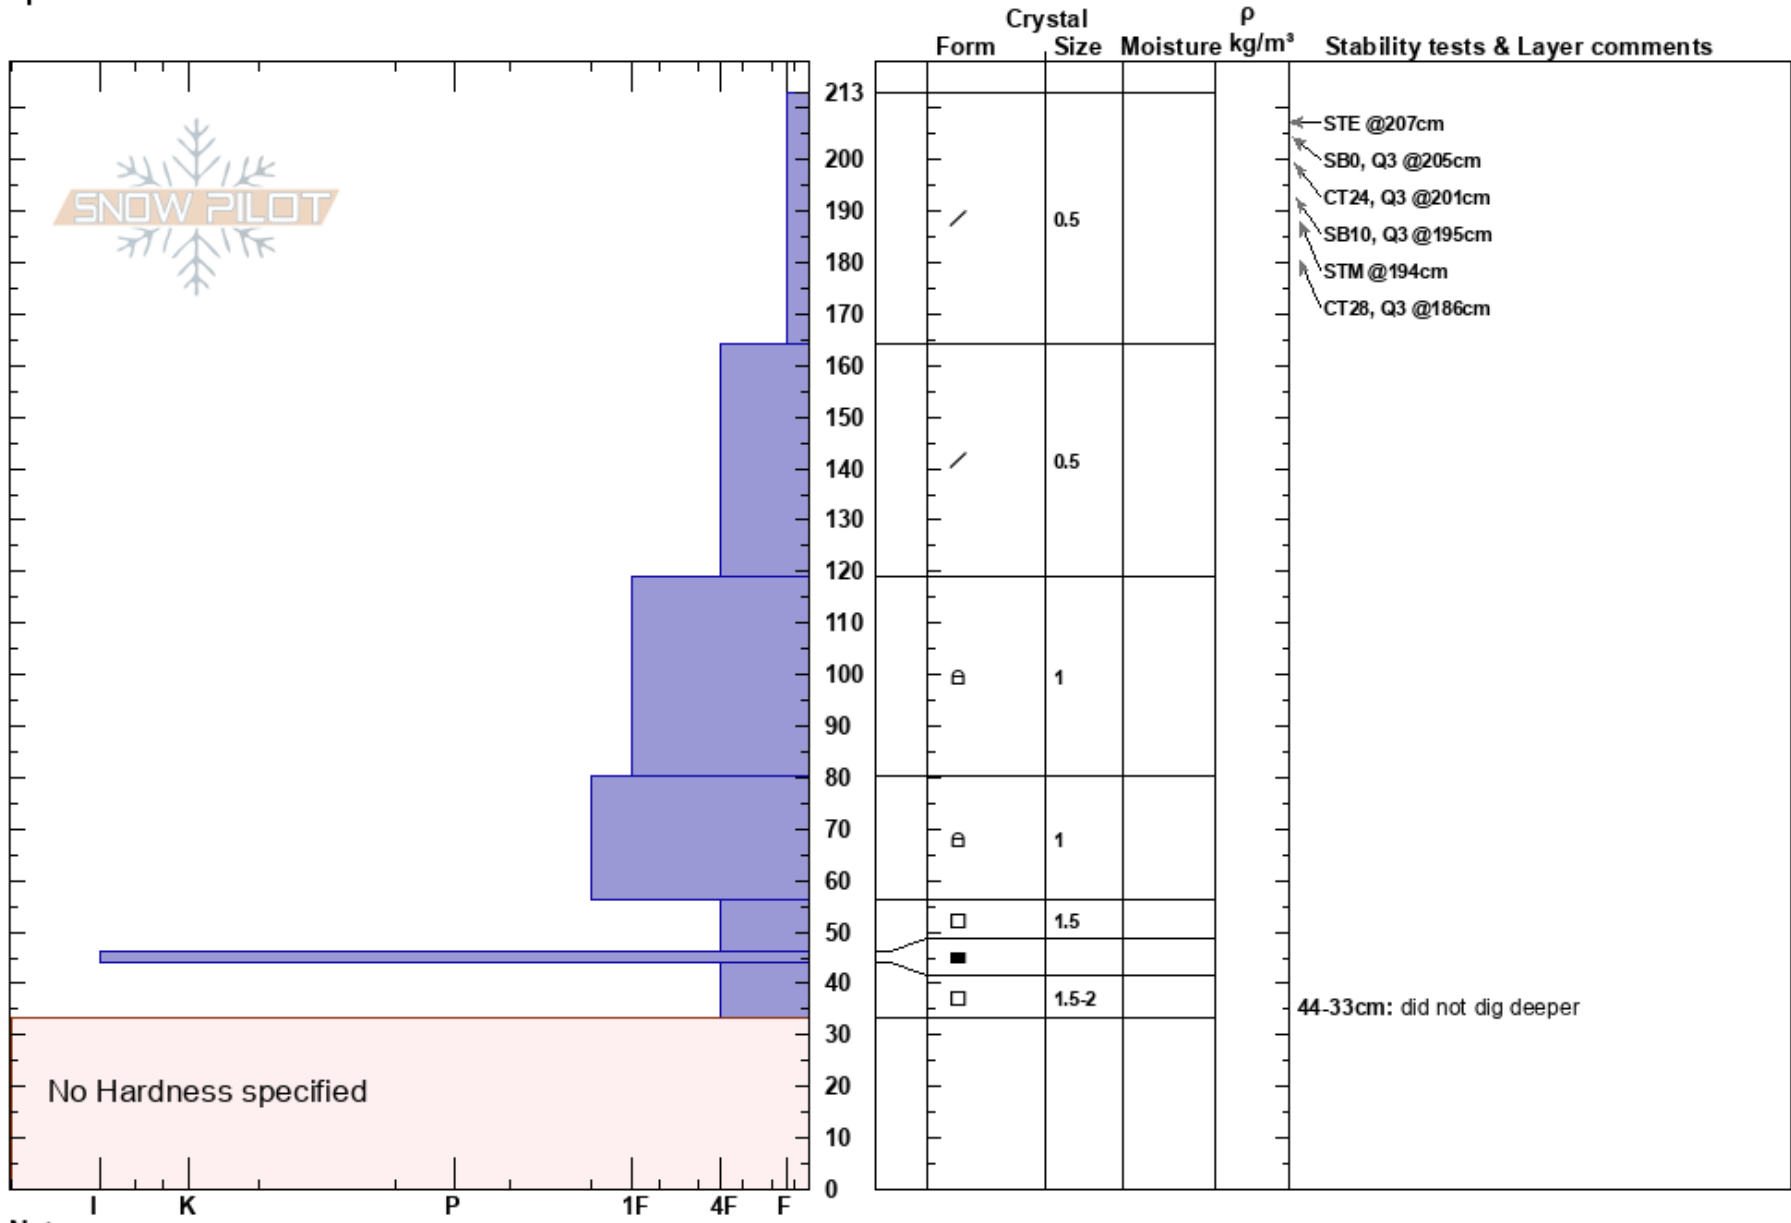

Lab 3 EARTH 450  
 Madison Range-N  
 MT  
**Elevation:**  
**Aspect:** SE  
**Specifics:**

Matthew Wood  
 02/02/2018 - 1:30pm  
**Co-ord:** 45.83003N, -110.92890W  
**Slope Angle:** 10°  
**Wind Loading:**

**Stability:** **HS:**213  
**Air Temperature:** 0.4°C **PF:**18 56-46cm: Problematic layer  
**Sky Cover:** SCT **PS:**37 44-33cm: did not dig deeper  
**Precipitation:** NO  
**Wind:** Calm

**Notes:** Instruction Pit for snow science lab