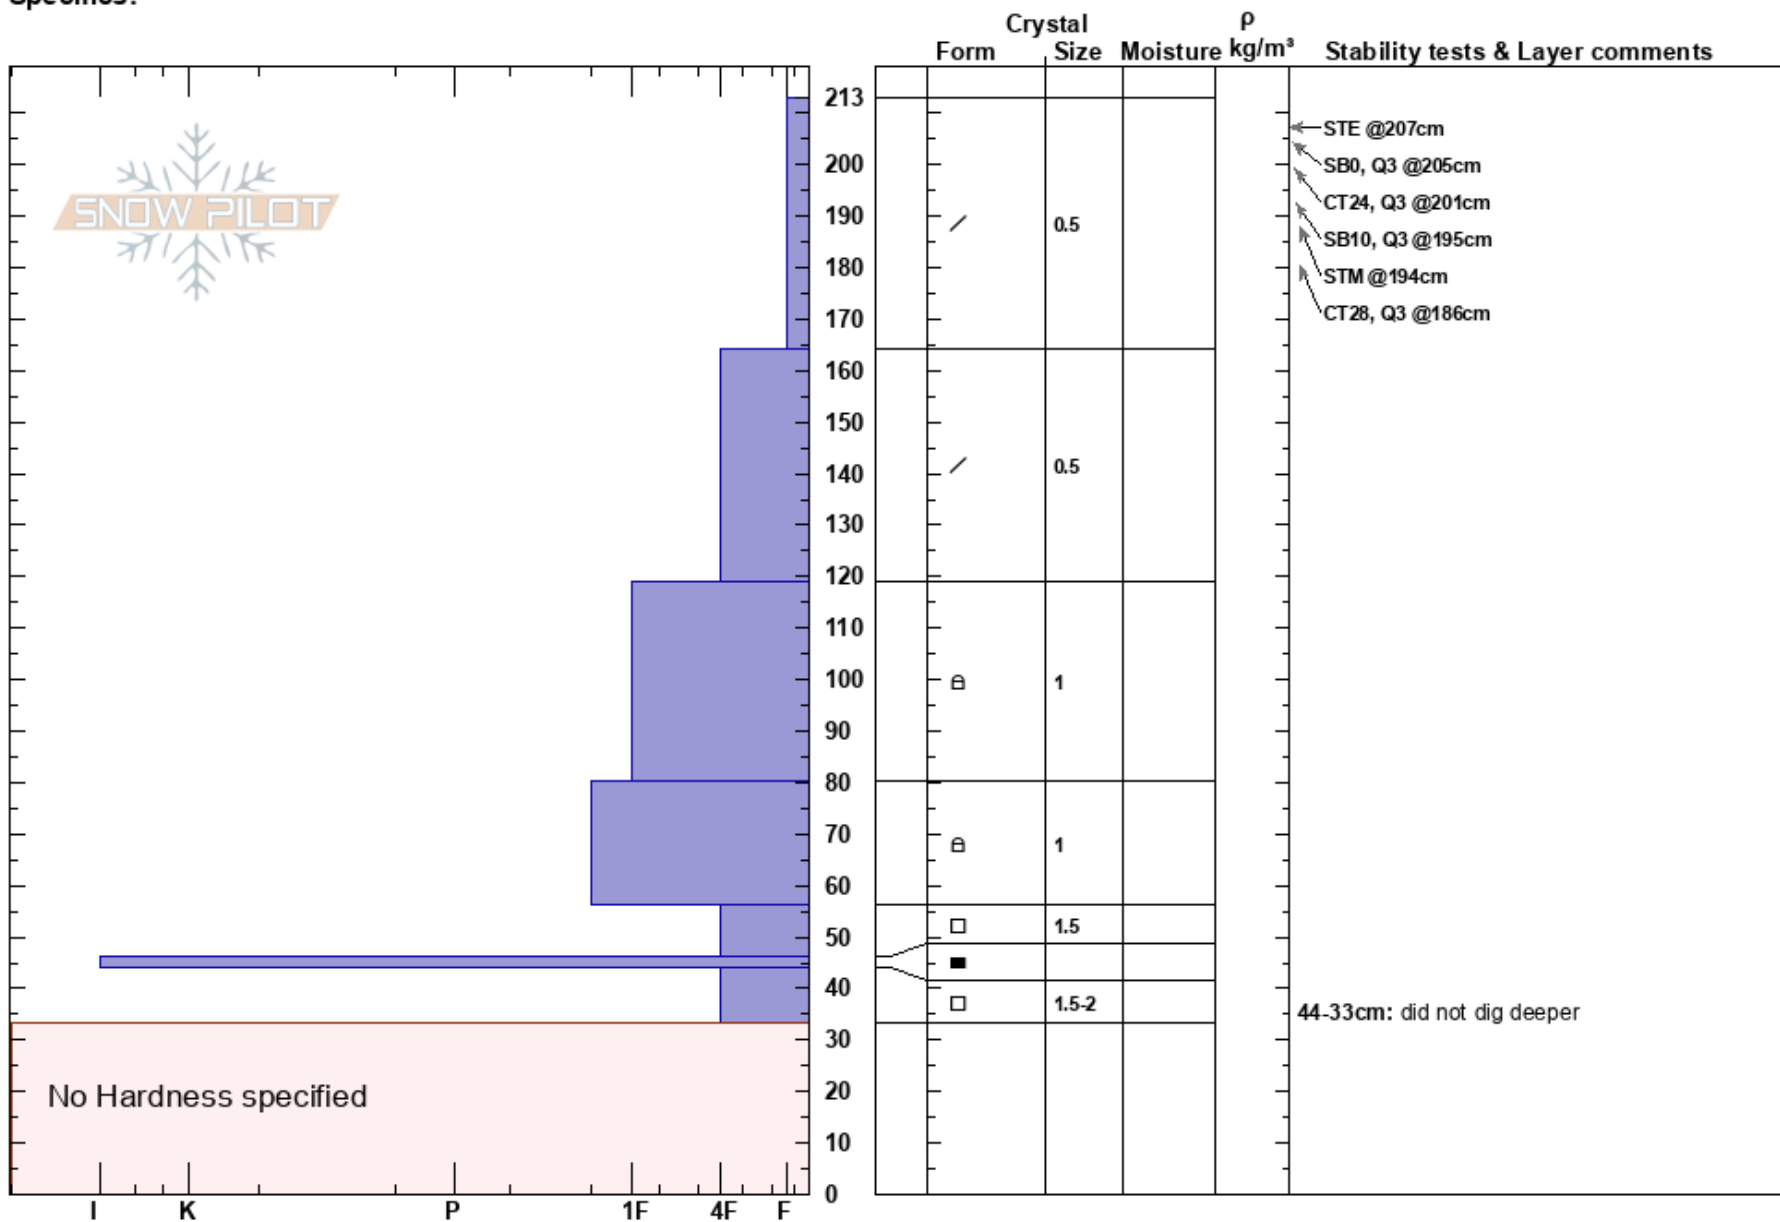

Lab 3 EARTH 450
 Madison Range-N
 MT

Matthew Wood
 02/02/2018 - 1:30pm
 Co-ord: 45.83003N, -110.92890W
 Slope Angle: 10°
 Wind Loading:

Stability: **HS:213**
 Air Temperature: 0.4°C **PF:18**
 Sky Cover: SCT **PS:37**
 Precipitation: NO
 Wind: Calm
Layer Notes:
 56-46cm: Problematic layer
 44-33cm: did not dig deeper

Elevation:
 Aspect: SE
 Specifics:

Notes: Instruction Pit for snow science lab