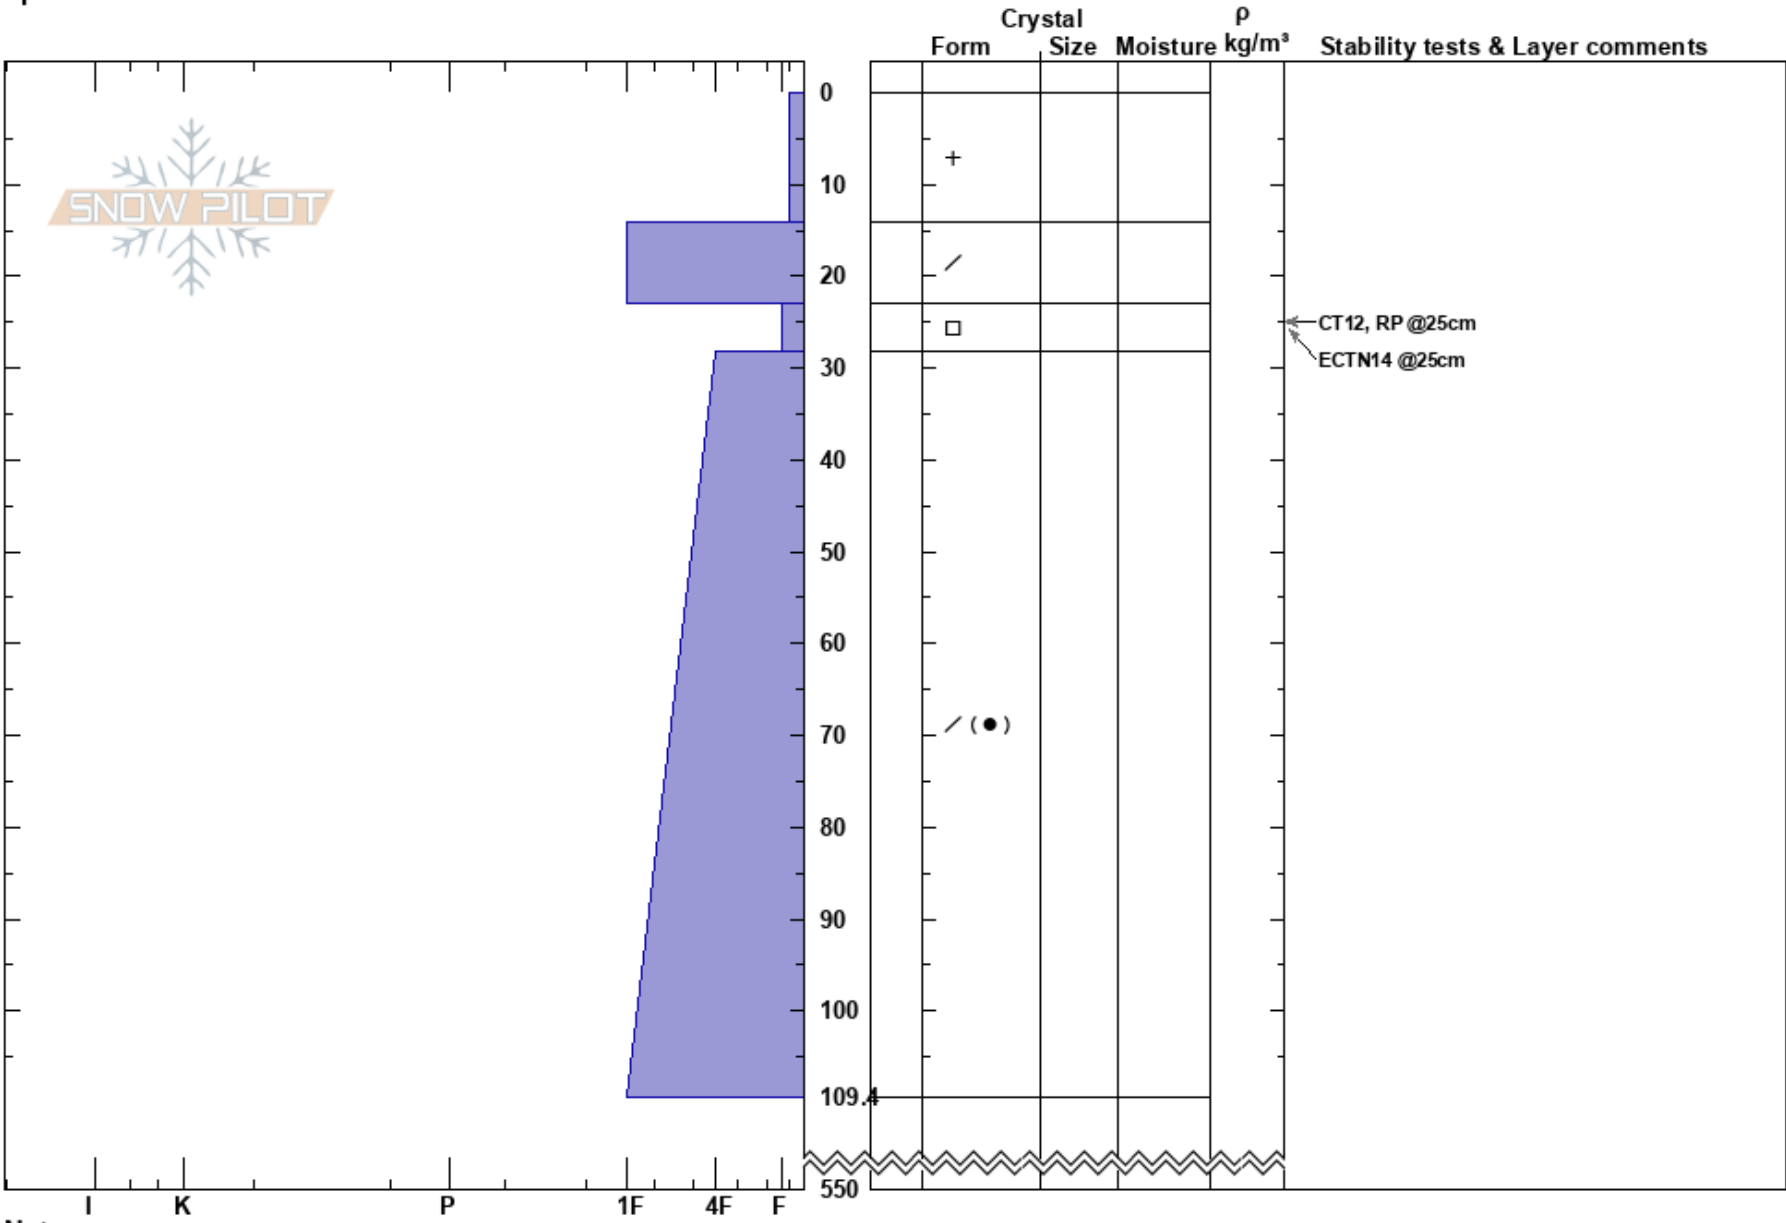

Mental  
 Tordrillo Range  
 AK  
 Elevation: 3500 ft  
 Aspect: N  
 Specifics:

Hugh Barnard  
 04/10/2024 - 10:00am  
 Co-ord: 61.15673N, -152.05484W  
 Slope Angle: 30°  
 Wind Loading:

Stability:  
 Air Temperature: -5°C  
 Sky Cover: CLR  
 Precipitation: NO  
 Wind:  
 HS:550  
 PF:50  
 PS:30  
 23-28.2cm: Problematic layer