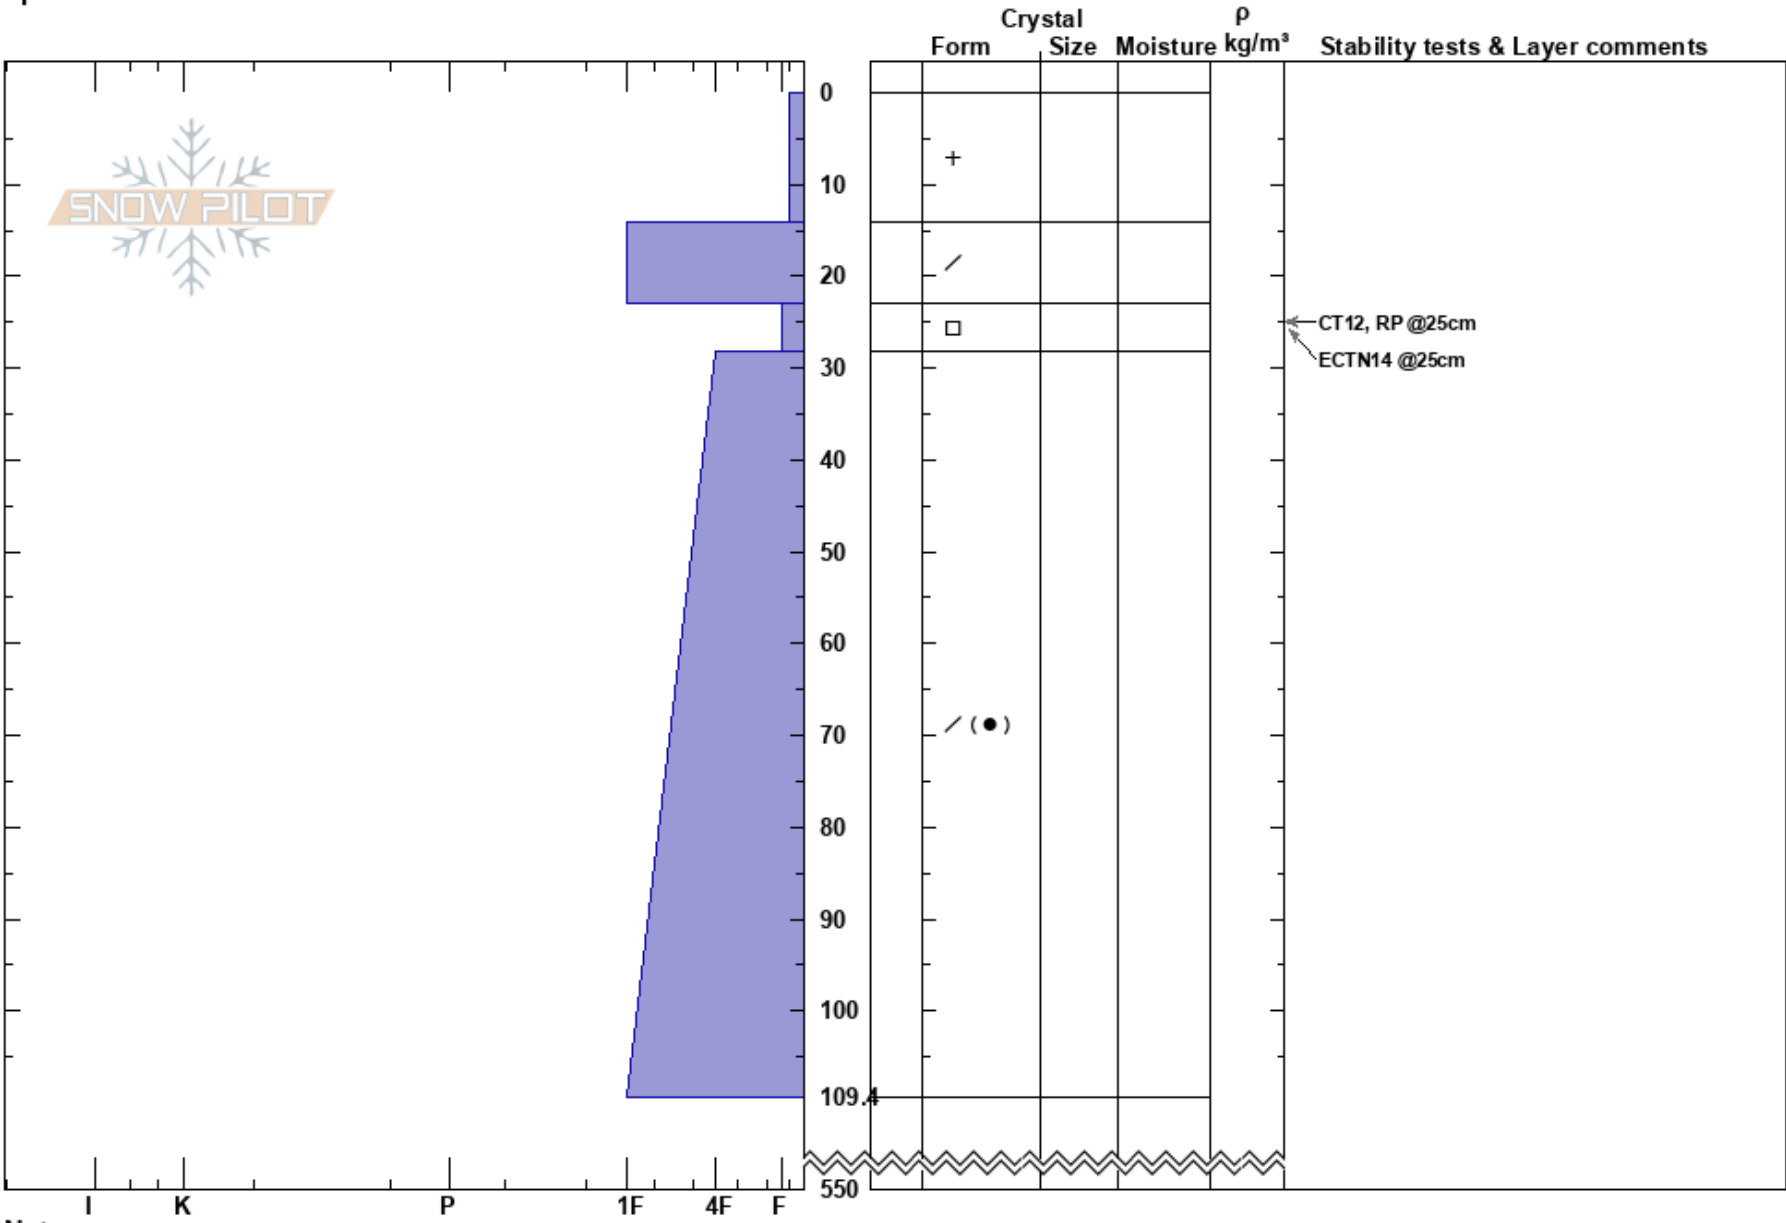

Mental
 Tordrillo Range
 AK
 Elevation: 3500 ft
 Aspect: N
 Specifics:

Hugh Barnard
 04/10/2024 - 10:00am
 Co-ord: 61.15673N, -152.05484W
 Slope Angle: 30°
 Wind Loading:

Stability:
 Air Temperature: -5°C
 Sky Cover: CLR
 Precipitation: NO
 Wind:
 HS:550
 PF:50
 PS:30
 23-28.2cm: Problematic layer

Notes: I K P 1F 4F F 550