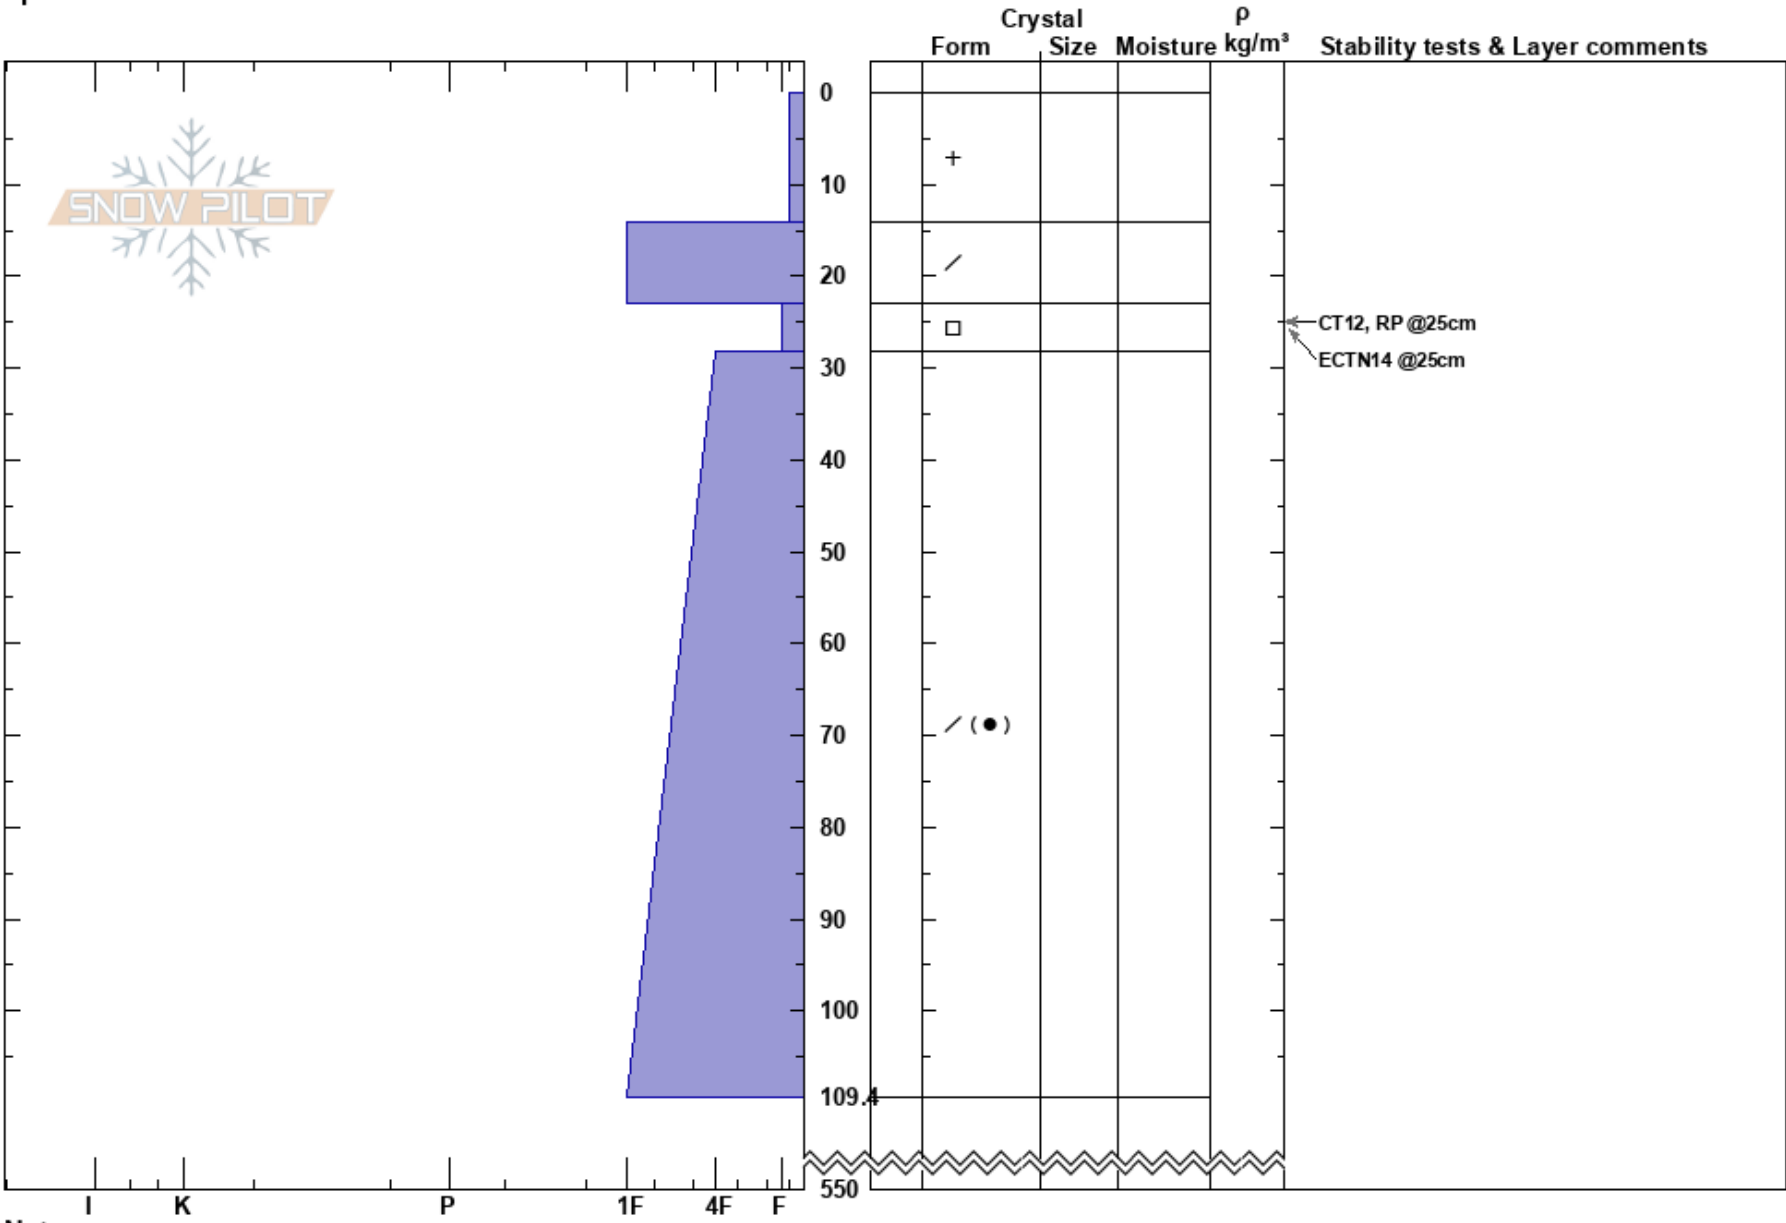

Mental
 Tordrillo Range
 AK
 Elevation: 3500 ft
 Aspect: N
 Specifics:

Hugh Barnard
 04/10/2024 - 10:00am
 Co-ord: 61.15673N, -152.05484W
 Slope Angle: 30°
 Wind Loading:

Stability:
 Air Temperature: -5°C
 Sky Cover: CLR
 Precipitation: NO
 Wind:
 HS:550
 PF:50
 PS:30
 23-28.2cm: Problematic layer