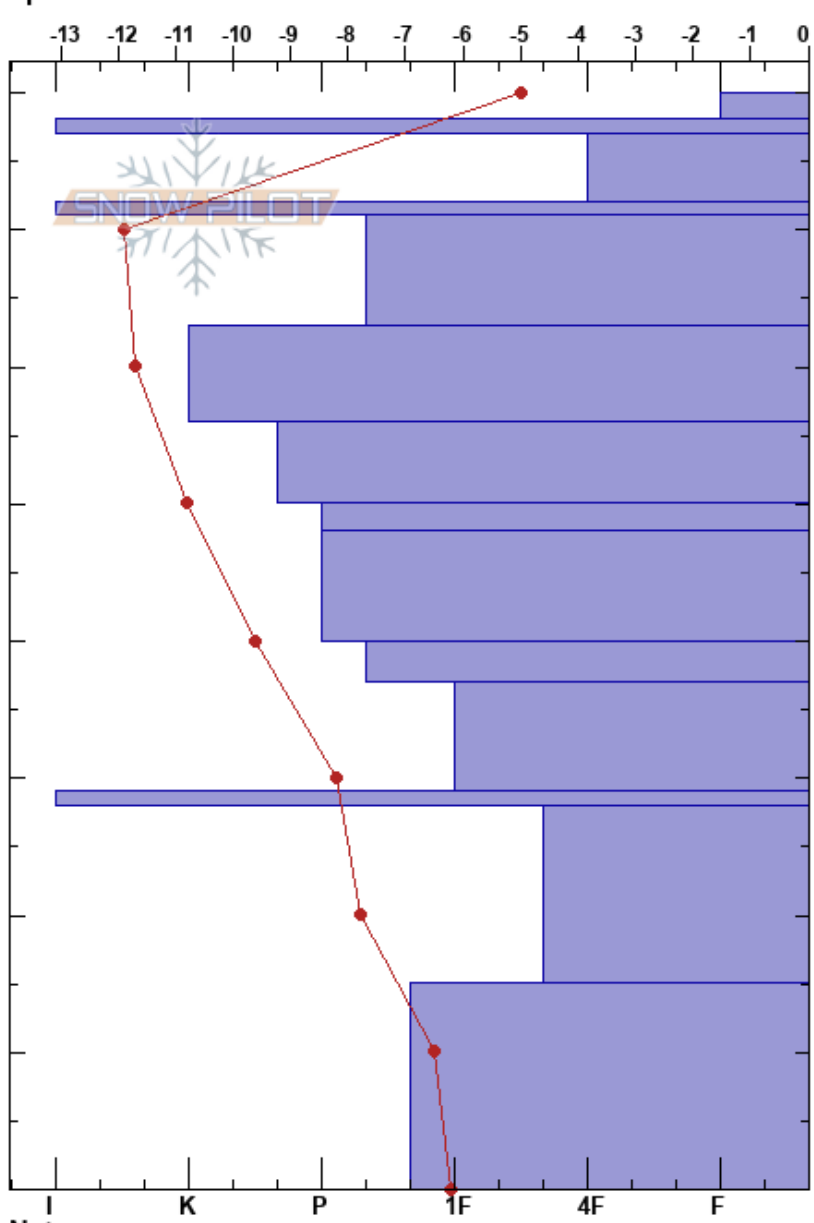

Comet
 Khibiny mountains
 Russia
 Elevation: 1050 m
 Aspect:
 Specifics:

Vasilii Struin
 26/03/2024 - 11:00
 Co-ord: 67.60882N, 33.77267E
 Slope Angle:
 Wind Loading:

Stability:
 Air Temperature: 11°C
 Sky Cover: FEW
 Precipitation: NO
 Wind: SE Light Breeze

HS:80

Layer Notes:

Form	Crystal		ρ kg/m ³	Stability tests & Layer comments
	Size	Moisture		
*	3		0.04	
■			0.18	
□	1-2			
■			0.28	
⊖	1			
.	0.5-1		0.41	
●	1		0.3	
∇			0.31	
⊖	0.5-1			
⊖	1-2.5		0.31	
⊖	1-2		0.31	
■			0.3	
∧	3			
			0.3	
∧	5-8			