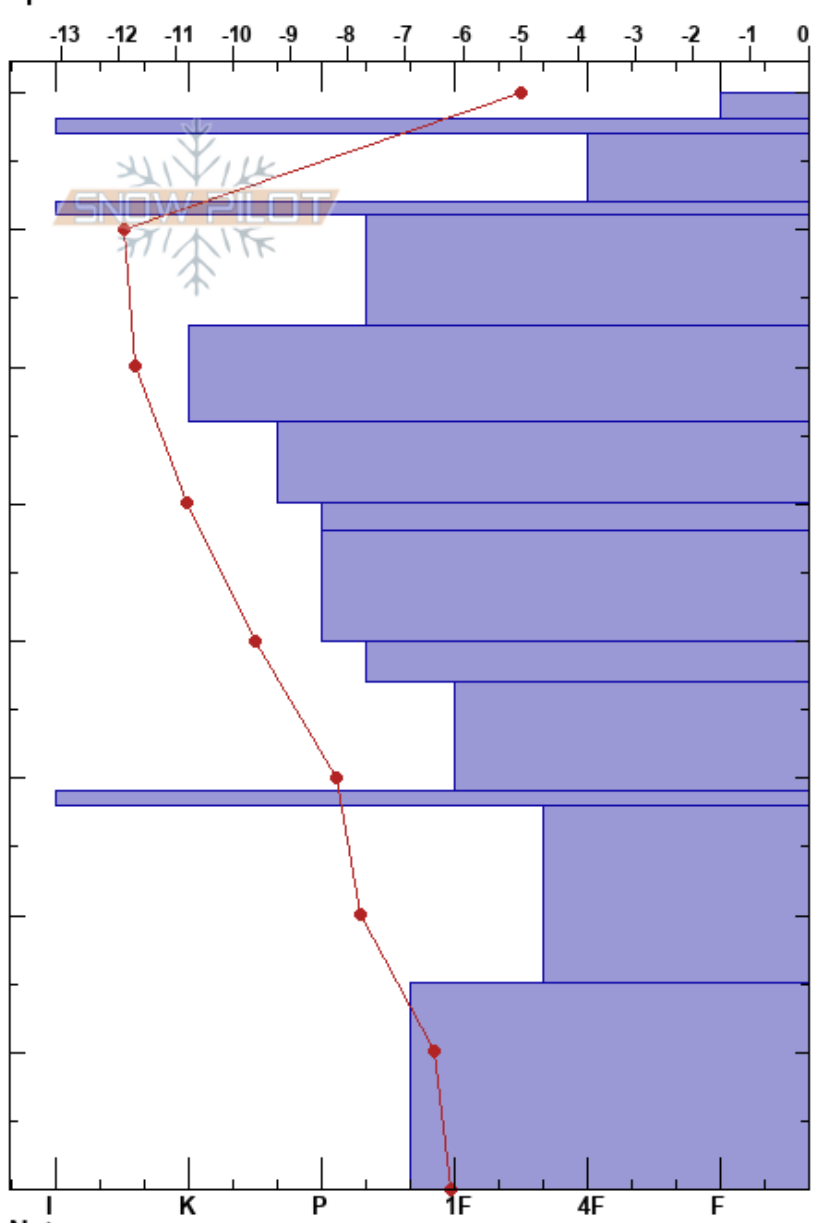

Comet  
 Khibiny mountains  
 Russia  
 Elevation: 1050 m  
 Aspect:  
 Specifics:

Vasilii Struin  
 26/03/2024 - 11:00  
 Co-ord: 67.60882N, 33.77267E  
 Slope Angle:  
 Wind Loading:

Stability:  
 Air Temperature: 11°C  
 Sky Cover: FEW  
 Precipitation: NO  
 Wind: SE Light Breeze

HS:80

Layer Notes:

Altitude (m)	Crystal		Moisture	$\rho$ kg/m <sup>3</sup>	Stability tests & Layer comments
	Form	Size			
80	*	3		0.04	
	■			0.18	
	□	1-2			
70	■			0.28	
	⊖	1			
60	.	0.5-1		0.41	
	●	1		0.3	
50	∇				
	⊖	0.5-1		0.31	
40	⊖	1-2.5			
	⊖	1-2		0.31	
30	■			0.3	
	∧	3			
20					
	∧	5-8		0.3	
10					
0					