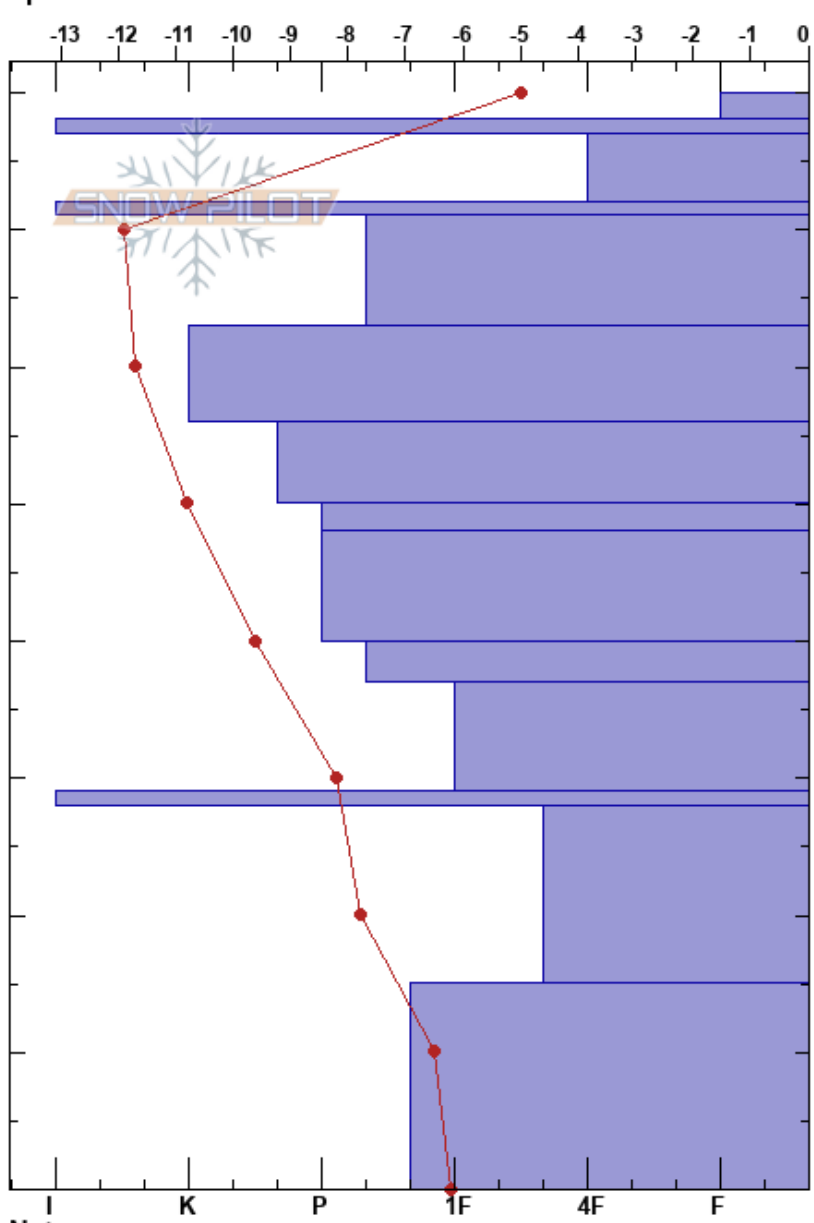

Comet  
 Khibiny mountains  
 Russia  
 Elevation: 1050 m  
 Aspect:  
 Specifics:

Vasilii Struin  
 26/03/2024 - 11:00  
 Co-ord: 67.60882N, 33.77267E  
 Slope Angle:  
 Wind Loading:

Stability:  
 Air Temperature: 11°C  
 Sky Cover: FEW  
 Precipitation: NO  
 Wind: SE Light Breeze

HS:80

Layer Notes:

| Form | Crystal Size | Moisture | $\rho$ kg/m <sup>3</sup> | Stability tests & Layer comments |
|------|--------------|----------|--------------------------|----------------------------------|
| *    | 3            |          | 0.04                     |                                  |
| ■    |              |          | 0.18                     |                                  |
| □    | 1-2          |          |                          |                                  |
| ■    |              |          | 0.28                     |                                  |
| ⊖    | 1            |          |                          |                                  |
| .    | 0.5-1        |          | 0.41                     |                                  |
| ●    | 1            |          | 0.3                      |                                  |
| ∇    |              |          | 0.31                     |                                  |
| ⊖    | 0.5-1        |          |                          |                                  |
| ⊖    | 1-2.5        |          |                          |                                  |
| ⊖    | 1-2          |          | 0.31                     |                                  |
| ■    |              |          | 0.3                      |                                  |
| ∧    | 3            |          |                          |                                  |
| ∧    | 5-8          |          | 0.3                      |                                  |