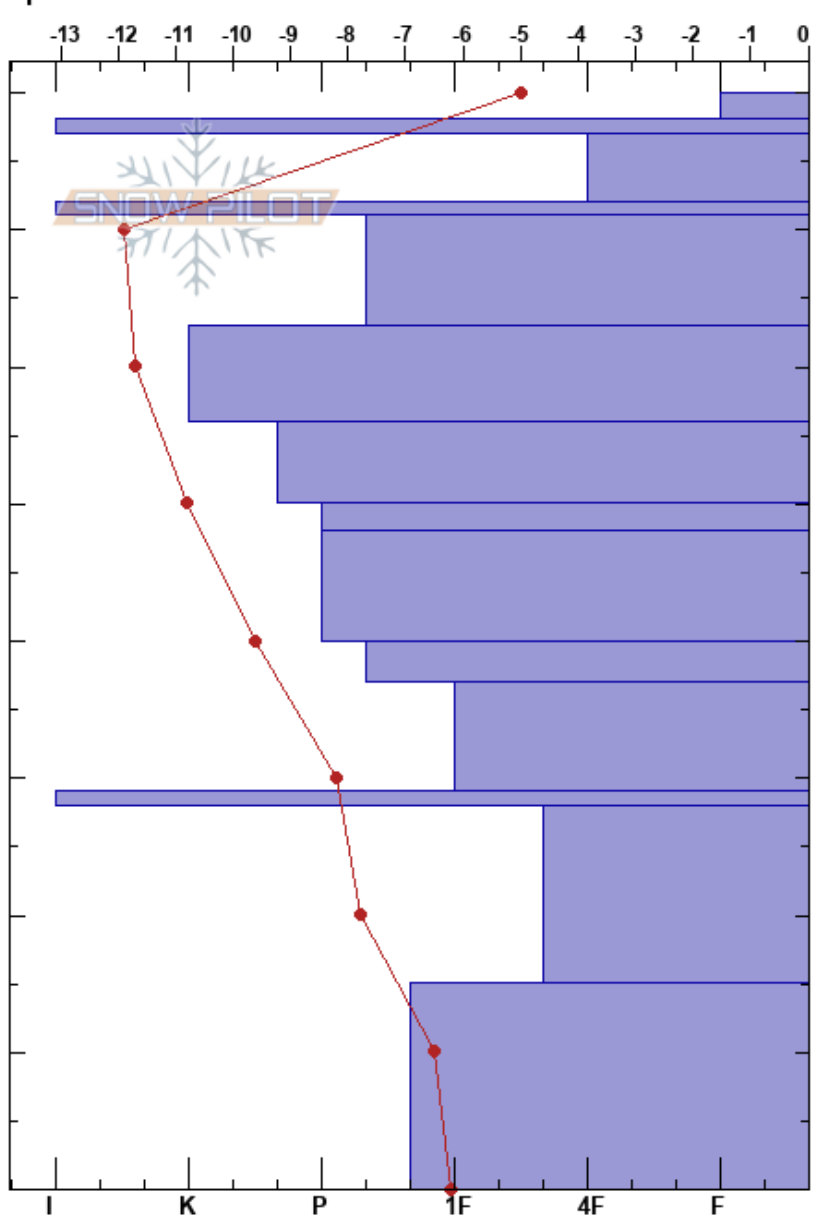

Comet  
 Khibiny mountains  
 Russia  
 Elevation: 1050 m  
 Aspect:  
 Specifics:

Vasilii Struin  
 26/03/2024 - 11:00  
 Co-ord: 67.60882N, 33.77267E  
 Slope Angle:  
 Wind Loading:

Stability:  
 Air Temperature: 11°C  
 Sky Cover: FEW  
 Precipitation: NO  
 Wind: SE Light Breeze

HS:80

Layer Notes:

Form	Crystal		$\rho$ kg/m <sup>3</sup>	Stability tests & Layer comments
	Size	Moisture		
*	3		0.04	
■			0.18	
□	1-2			
■			0.28	
⊖	1			
.	0.5-1		0.41	
●	1		0.3	
∇				
⊖	0.5-1		0.31	
⊖	1-2.5			
⊖	1-2		0.31	
■			0.3	
∧	3			
∧	5-8		0.3	