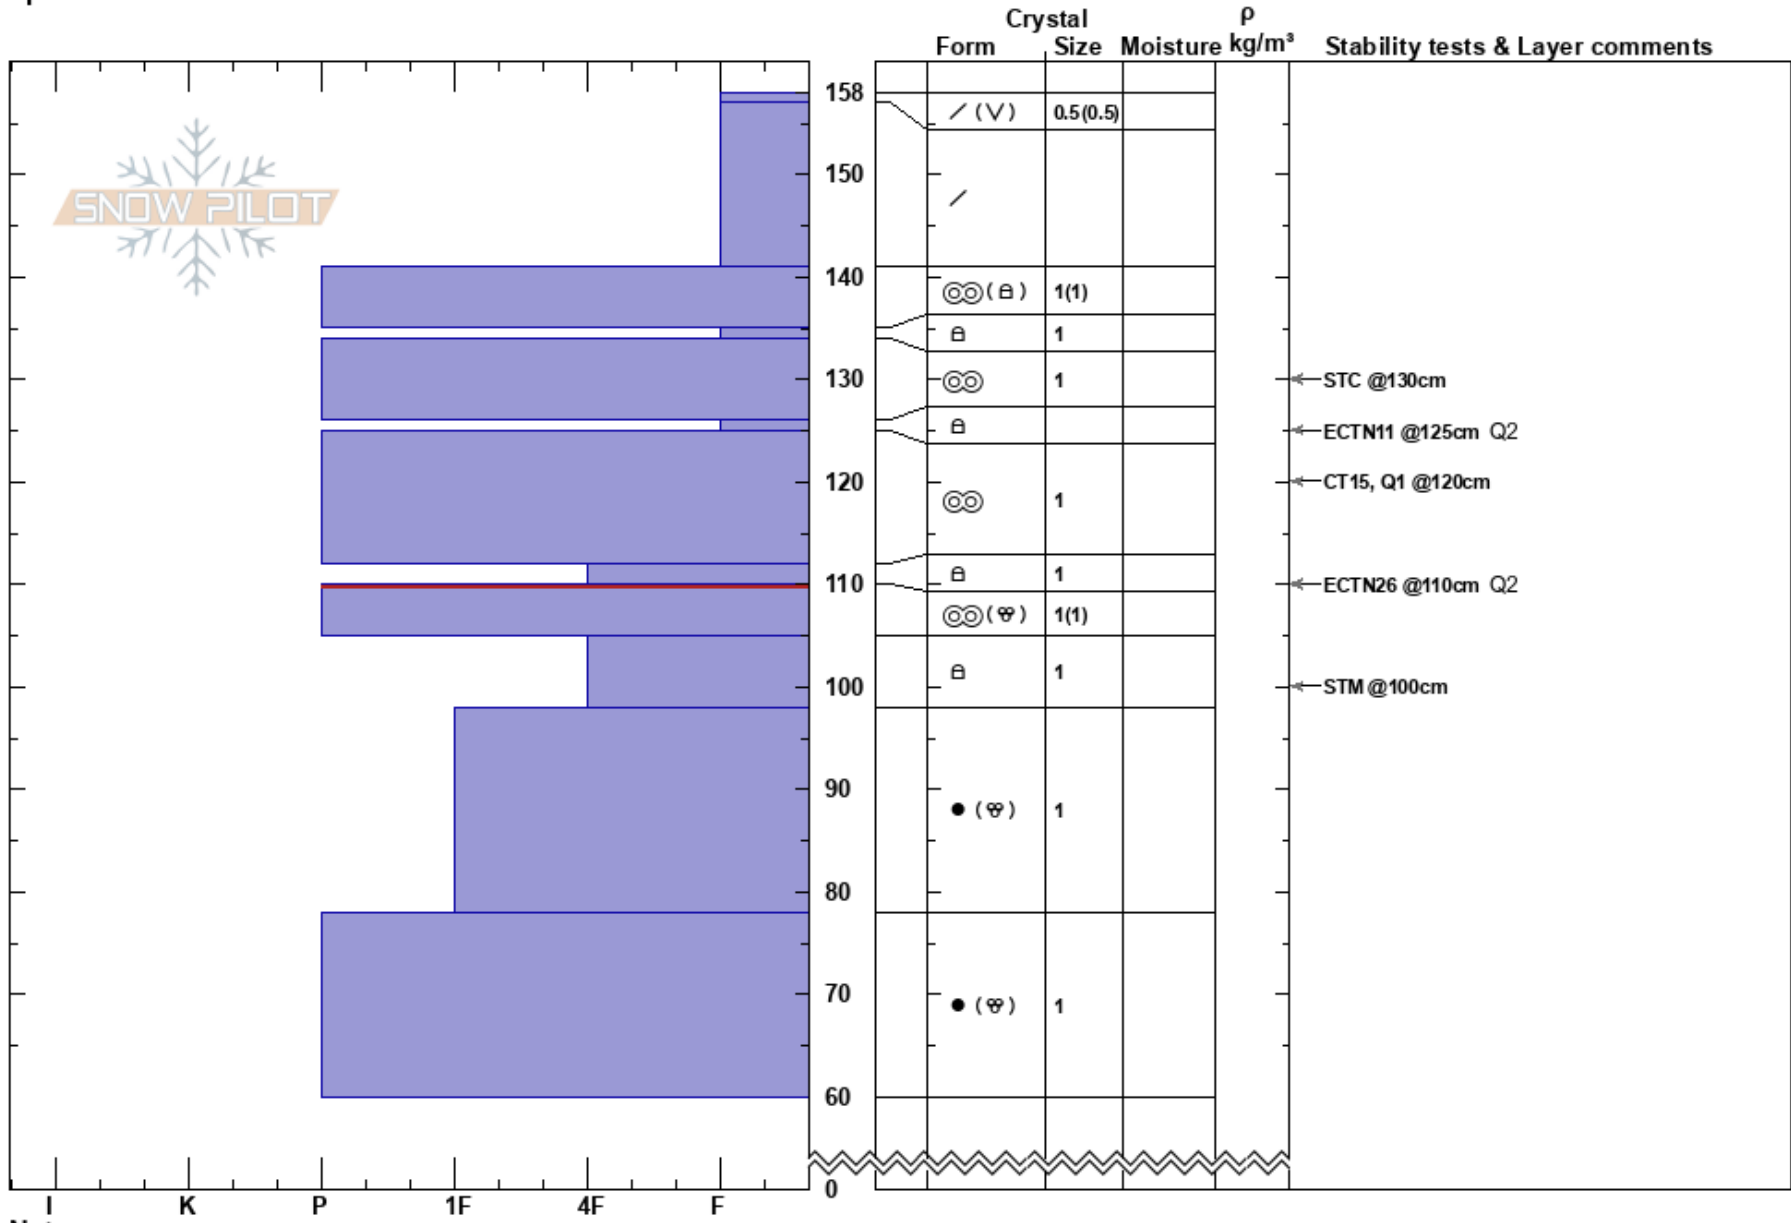

Glen Alps, Anchorage  
 Chugach Range  
 AK  
 Elevation: 2507 ft  
 Aspect: 210°  
 Specifics:

Joseph Kurtak  
 04/10/2024 - 2:00pm  
 Co-ord: 61.09637N, -149.68104W  
 Slope Angle: 25°  
 Wind Loading: no

Stability: **HS:158**  
 Air Temperature: 3.9°C **PF:15** 110-105cm:Problematic layer  
 Sky Cover: SCT **PS:10**  
 Precipitation: NO  
 Wind:

Notes: Pit dug on SW aspect of Blueberry Knoll, Glen Alps,