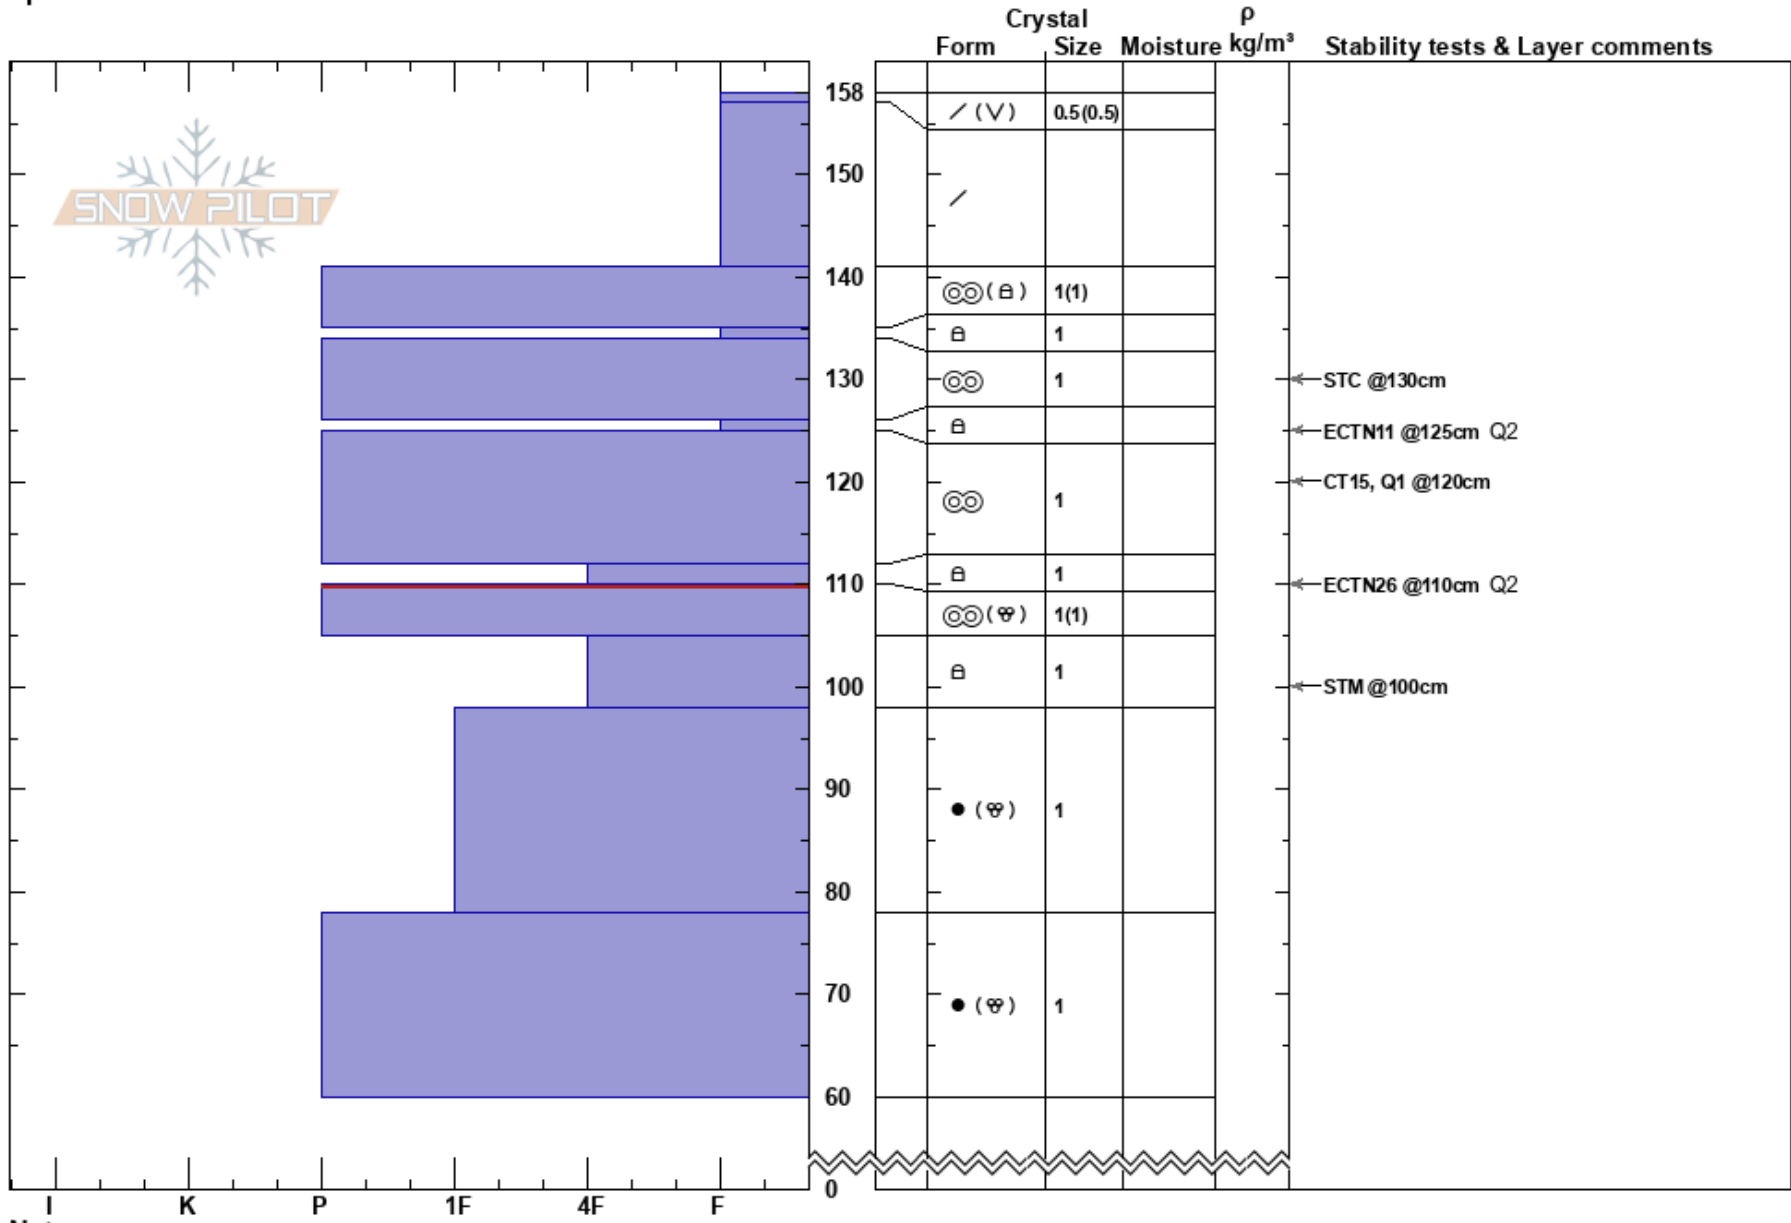

Glen Alps, Anchorage
 Chugach Range
 AK
 Elevation: 2507 ft
 Aspect: 210°
 Specifics:

Joseph Kurtak
 04/10/2024 - 2:00pm
 Co-ord: 61.09637N, -149.68104W
 Slope Angle: 25°
 Wind Loading: no

Stability: **HS:158**
 Air Temperature: 3.9°C **PF:15** 110-105cm:Problematic layer
 Sky Cover: SCT **PS:10**
 Precipitation: NO
 Wind:

Notes: Pit dug on SW aspect of Blueberry Knoll, Glen Alps,