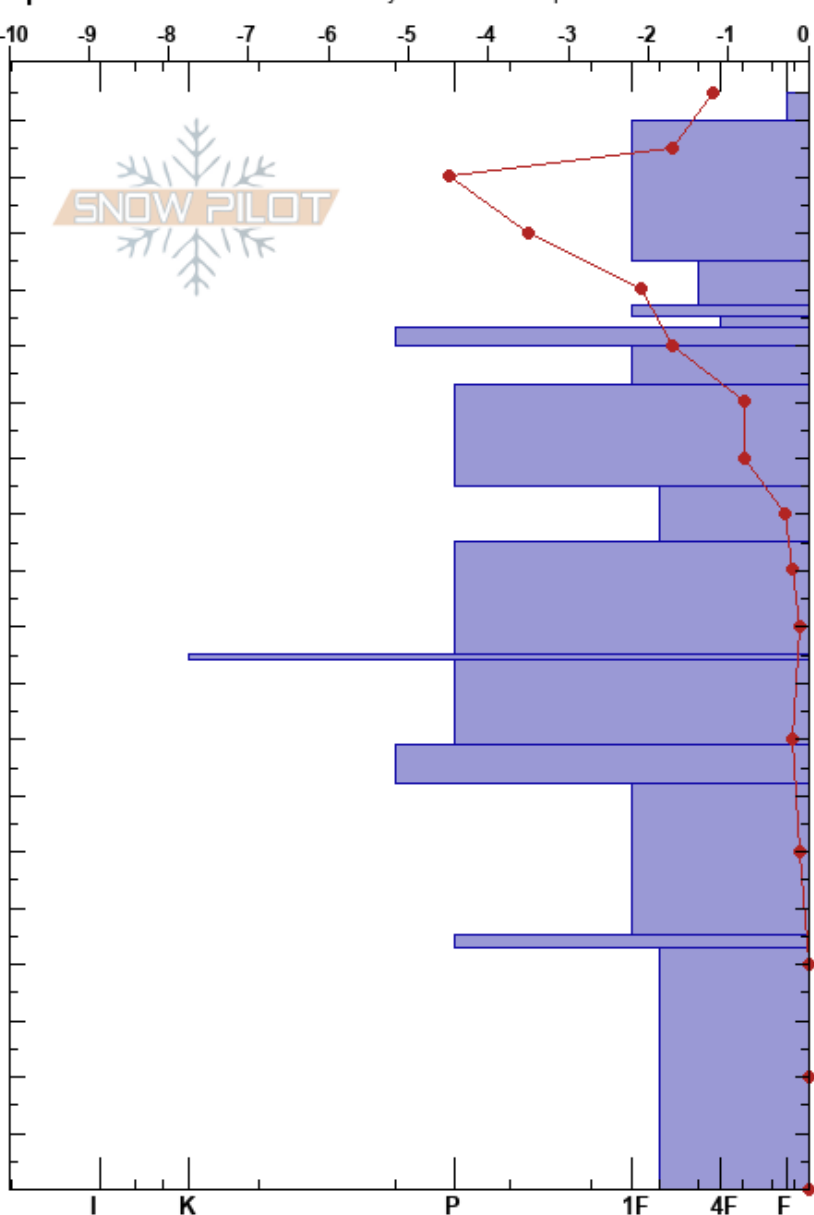

Garden Wall
 Livingston
 MT
 Elevation: 7400 ft
 Aspect: 210°
 Specifics: Recent avalanche activity on different slopes

Cam Johnson
 04/10/2024 - 1:00pm
 Co-ord: 48.74722N, -113.73669W
 Slope Angle: 25°
 Wind Loading:

Stability: Good
 Air Temperature: -4°C
 Sky Cover: SCT
 Precipitation: NO
 Wind: S Light Breeze

HS:195
 143-125cm: Problematic layer

Height (cm)	Crystal		Moisture	ρ kg/m ³	Stability tests & Layer comments
	Form	Size			
195	*	(Δ)	0.5		
190	/		0.3		
180	/	(•)	0.5		
170	⊙				
160	⊙				
150	⊕		0.5-1		
140	⊙				
130	⊕		1		
120	⊙				
110	⊕		1.5		
100	⊙				
90	■				
80	•		1		
70	⊙				← PST118/120 (End) @70cm
60	⊕		1.5		
50	⊙				
40	⊙				
30					
20	⊕		2	M	
10					
0					← ECTX

Notes: Snowpit dug by USGS and USFS Forecasters.