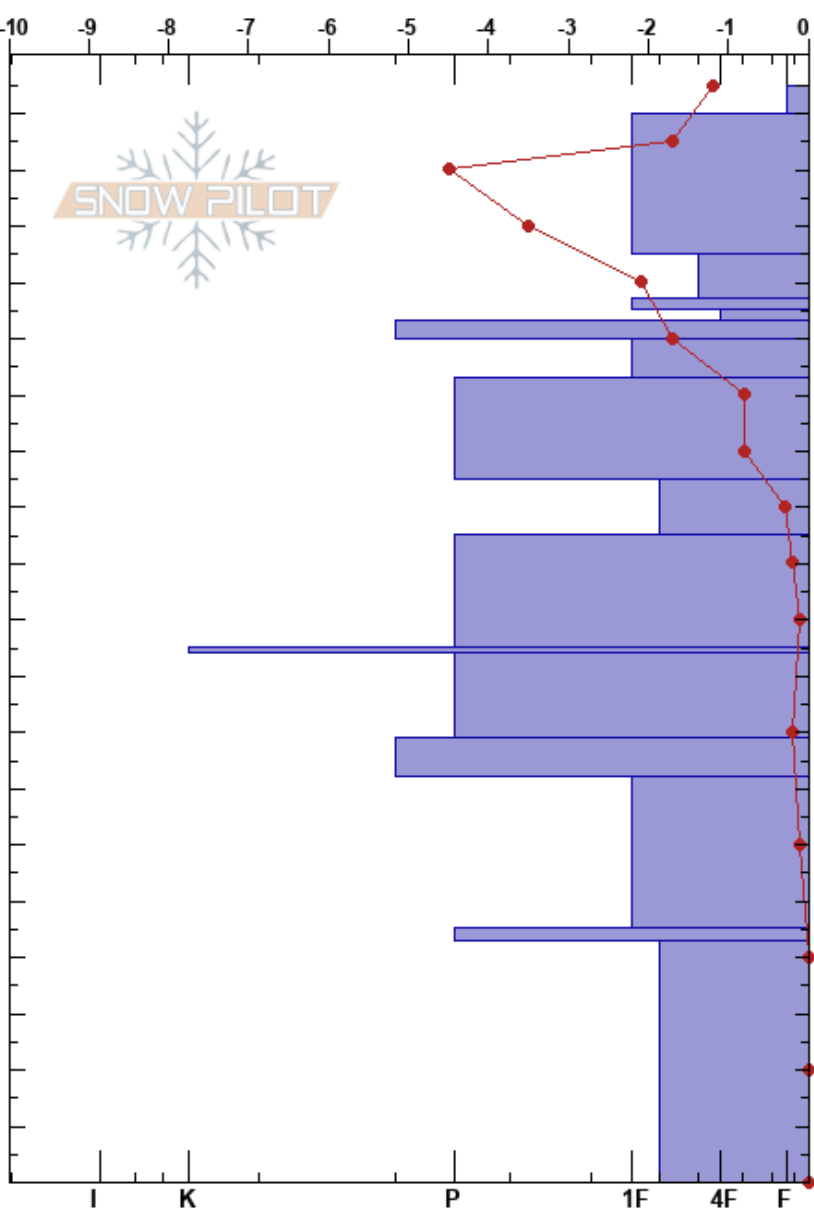

Garden Wall
 Livingston
 MT
 Elevation: 7400 ft
 Aspect: 210°

Cam Johnson
 04/10/2024 - 1:00pm
 Co-ord: 48.74722N, -113.73669W
 Slope Angle: 25°
 Wind Loading:

Stability: Good
 Air Temperature: -4°C
 Sky Cover: SCT
 Precipitation: NO
 Wind: S Light Breeze

HS:195
 143-125cm: Problematic layer

Specifics: Recent avalanche activity on different slopes

Height (cm)	Crystal		Moisture	ρ kg/m ³	Stability tests & Layer comments
	Form	Size			
195					
190	* (Δ)	0.5			
180	/	0.3			
170	/ (•)	0.5			
160	⊙⊙				
150	⊖	0.5-1			
140	⊙⊙				
130	⊖	1			
120	⊙⊙				
110	⊖	1.5			
100	⊙⊙				
90	■				
80	●	1			
70	⊙⊙				← PST118/120 (End) @70cm
60	⊖	1.5			
50	⊙⊙				
40	⊙⊙				
30					
20	⊖	2	M		
10					
0					← ECTX

Notes: Snowpit dug by USGS and USFS Forecasters.