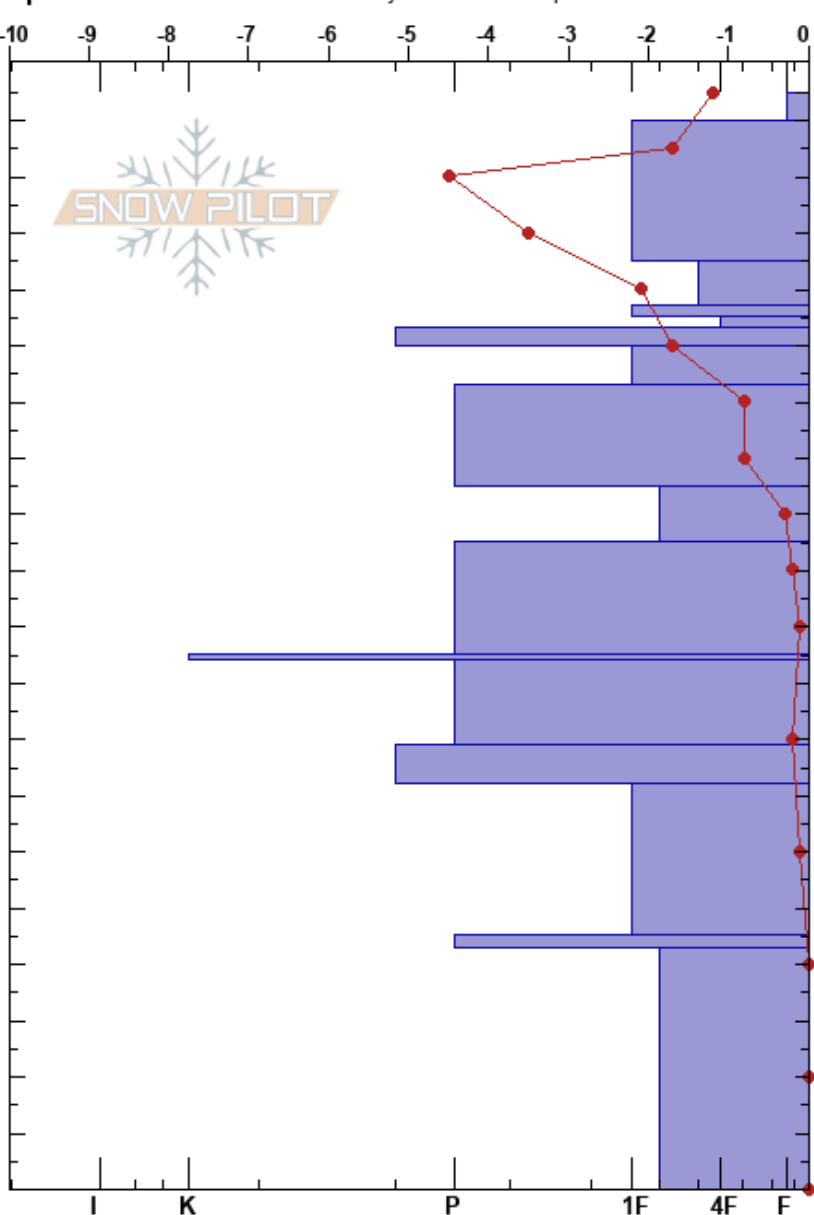

Garden Wall
 Livingston
 MT
 Elevation: 7400 ft
 Aspect: 210°
 Specifics: Recent avalanche activity on different slopes

Cam Johnson
 04/10/2024 - 1:00pm
 Co-ord: 48.74722N, -113.73669W
 Slope Angle: 25°
 Wind Loading:

Stability: Good
 Air Temperature: -4°C
 Sky Cover: SCT
 Precipitation: NO
 Wind: S Light Breeze

HS:195
 143-125cm: Problematic layer

Height (cm)	Crystal		Moisture	ρ kg/m ³	Stability tests & Layer comments
	Form	Size			
195					
190	* (Δ)	0.5			
180	/	0.3			
170	/ (•)	0.5			
160	⊙⊙				
150	⊖	0.5-1			
140	⊙⊙				
130	⊖	1			
120	⊙⊙				
110	⊖	1.5			
100	⊙⊙				
90	■				
80	●	1			
70	⊙⊙				← PST118/120 (End) @70cm
60	⊖	1.5			
50	⊙⊙				
40	⊙⊙				
30					
20	⊖	2	M		
10					
0					← ECTX

Notes: Snowpit dug by USGS and USFS Forecasters.