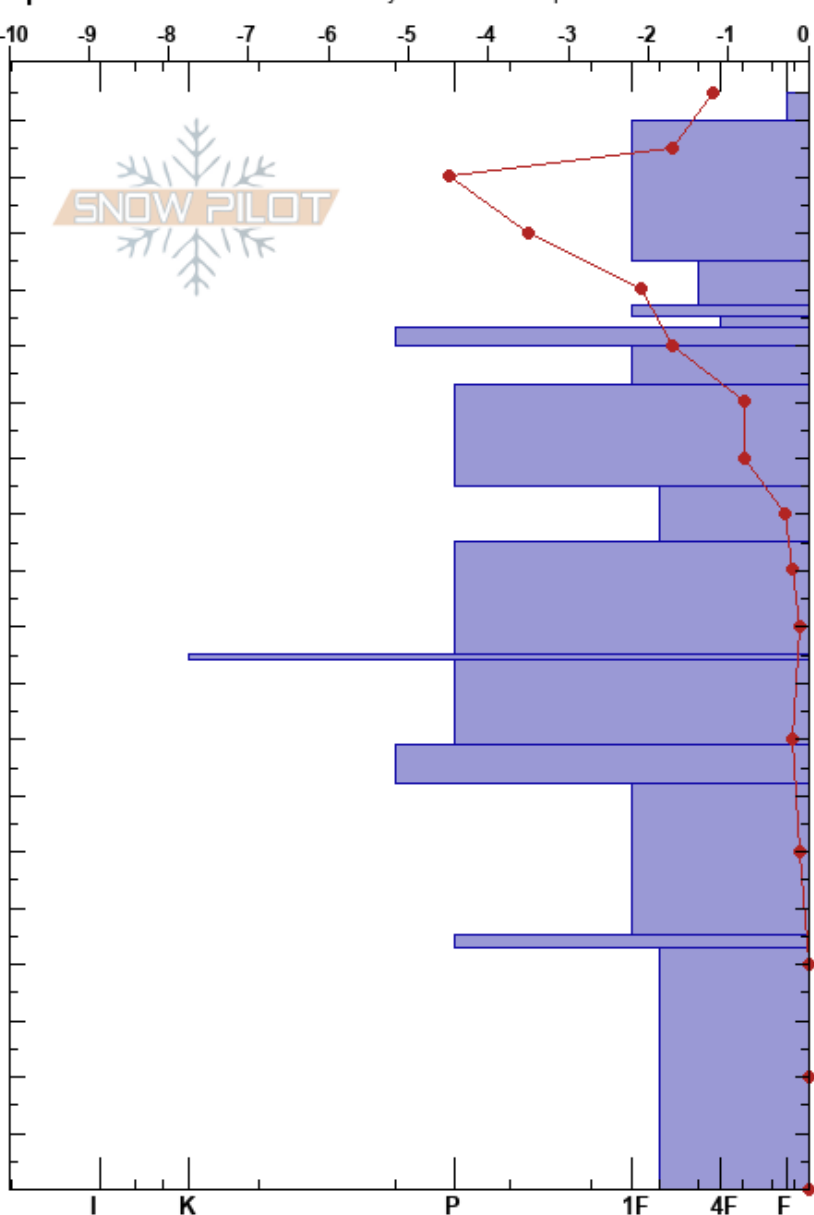

Garden Wall
 Livingston
 MT
 Elevation: 7400 ft
 Aspect: 210°
 Specifics: Recent avalanche activity on different slopes

Cam Johnson
 04/10/2024 - 1:00pm
 Co-ord: 48.74722N, -113.73669W
 Slope Angle: 25°
 Wind Loading:

Stability: Good
 Air Temperature: -4°C
 Sky Cover: SCT
 Precipitation: NO
 Wind: S Light Breeze

HS:195
 143-125cm: Problematic layer

Elevation (cm)	Crystal		Moisture	ρ kg/m ³	Stability tests & Layer comments
	Form	Size			
195	*	(Δ)	0.5		
190	/		0.3		
180	/	(•)	0.5		
170	⊙				
160	⊙				
150	⊕		0.5-1		
140	⊙				
130	⊕		1		
120	⊙				
110	⊕		1.5		
100	⊙				
90	■				
80	•		1		
70	⊙				← PST118/120 (End) @70cm
60	⊕		1.5		
50	⊙				
40	⊕				
30					
20	⊕		2	M	
10					
0					← ECTX

Notes: Snowpit dug by USGS and USFS Forecasters.