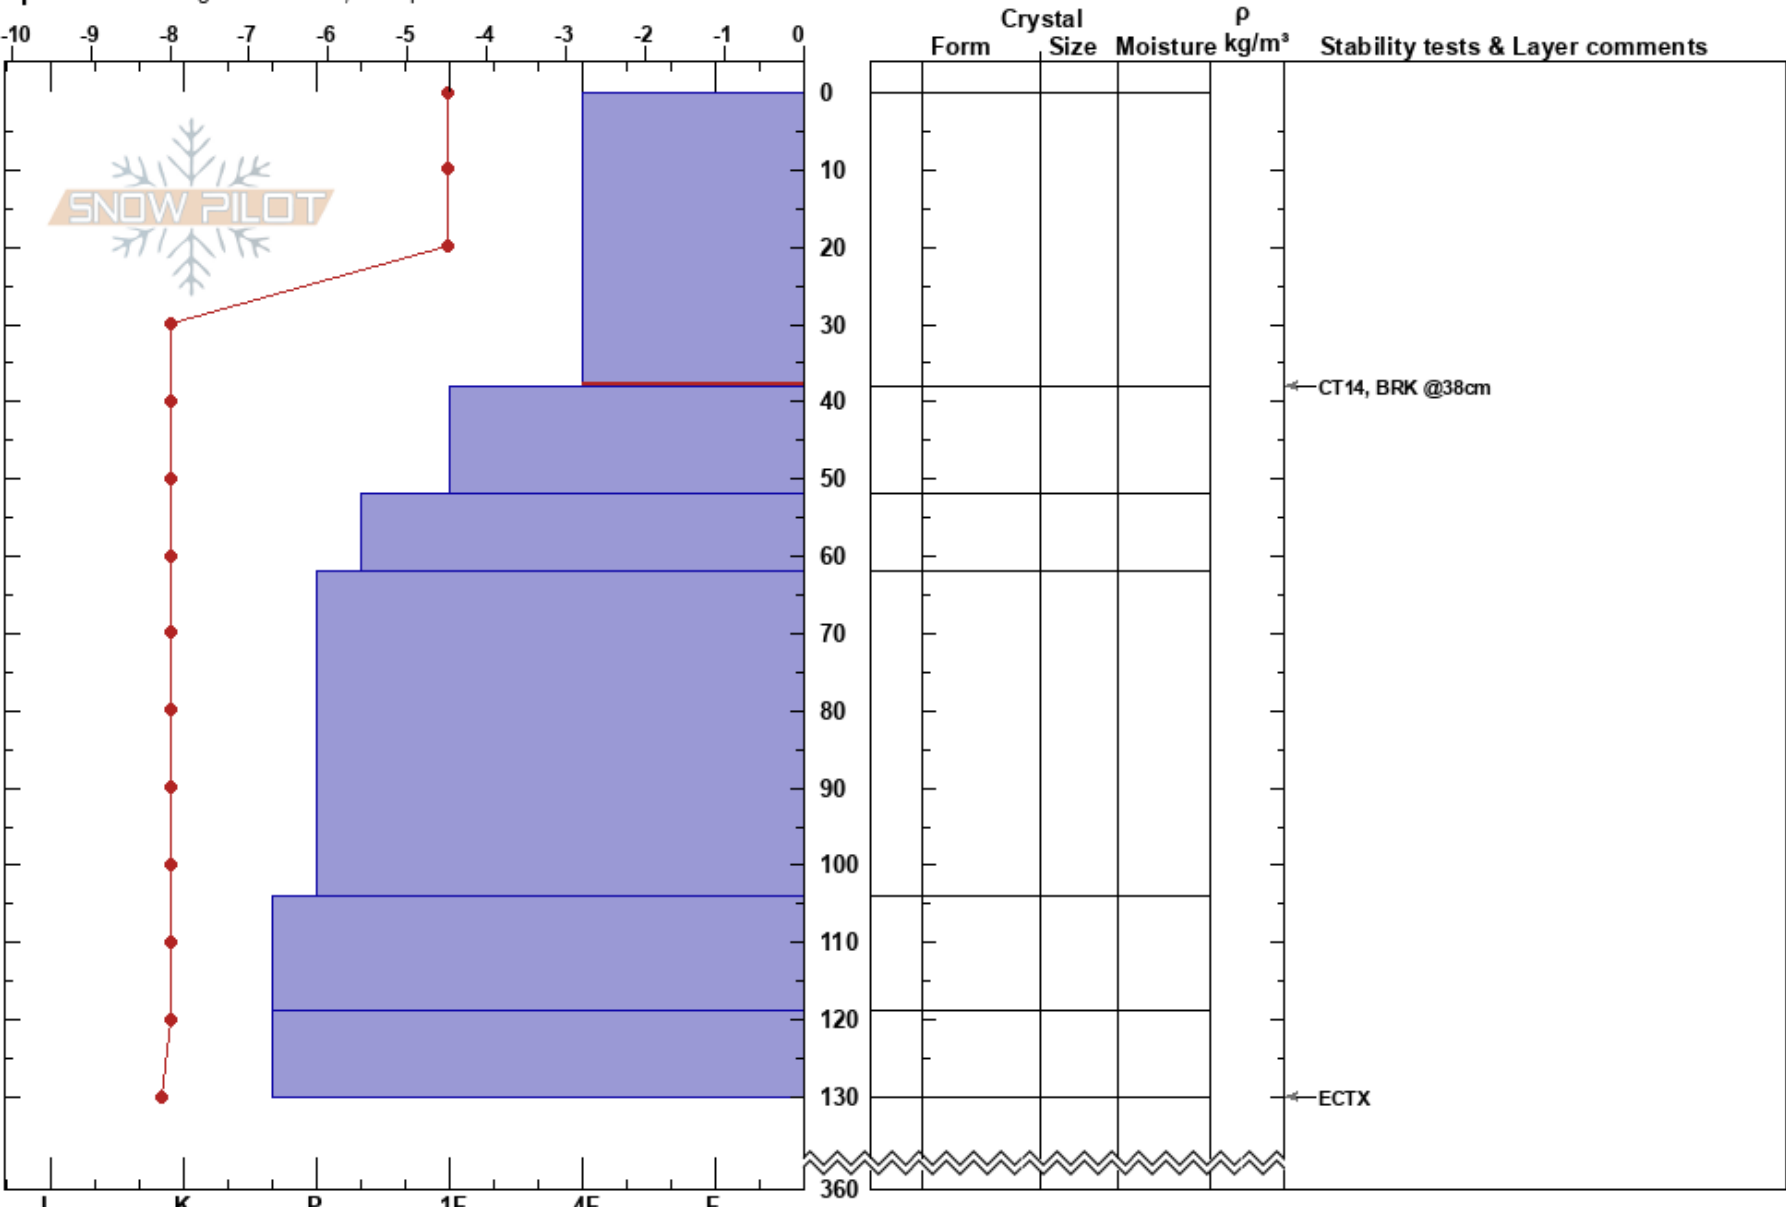

Strompur N  
 Tröllaskagi  
 Iceland  
 Elevation: 935 m  
 Aspect: E  
 Specifics: Pit dug in a Ski Area; Poor pit location

Jón Rúnarsson  
 09/04/2024 - 16:30  
 Co-ord: 65.66045N, -18.25281W  
 Slope Angle: 23°  
 Wind Loading:

Stability: **NO**  
 Air Temperature: -8°C  
 Sky Cover: X  
 Precipitation: NO  
 Wind: N Light Breeze

HS:360  
 Layer Notes:  
 0-38cm: Problematic layer

Notes: