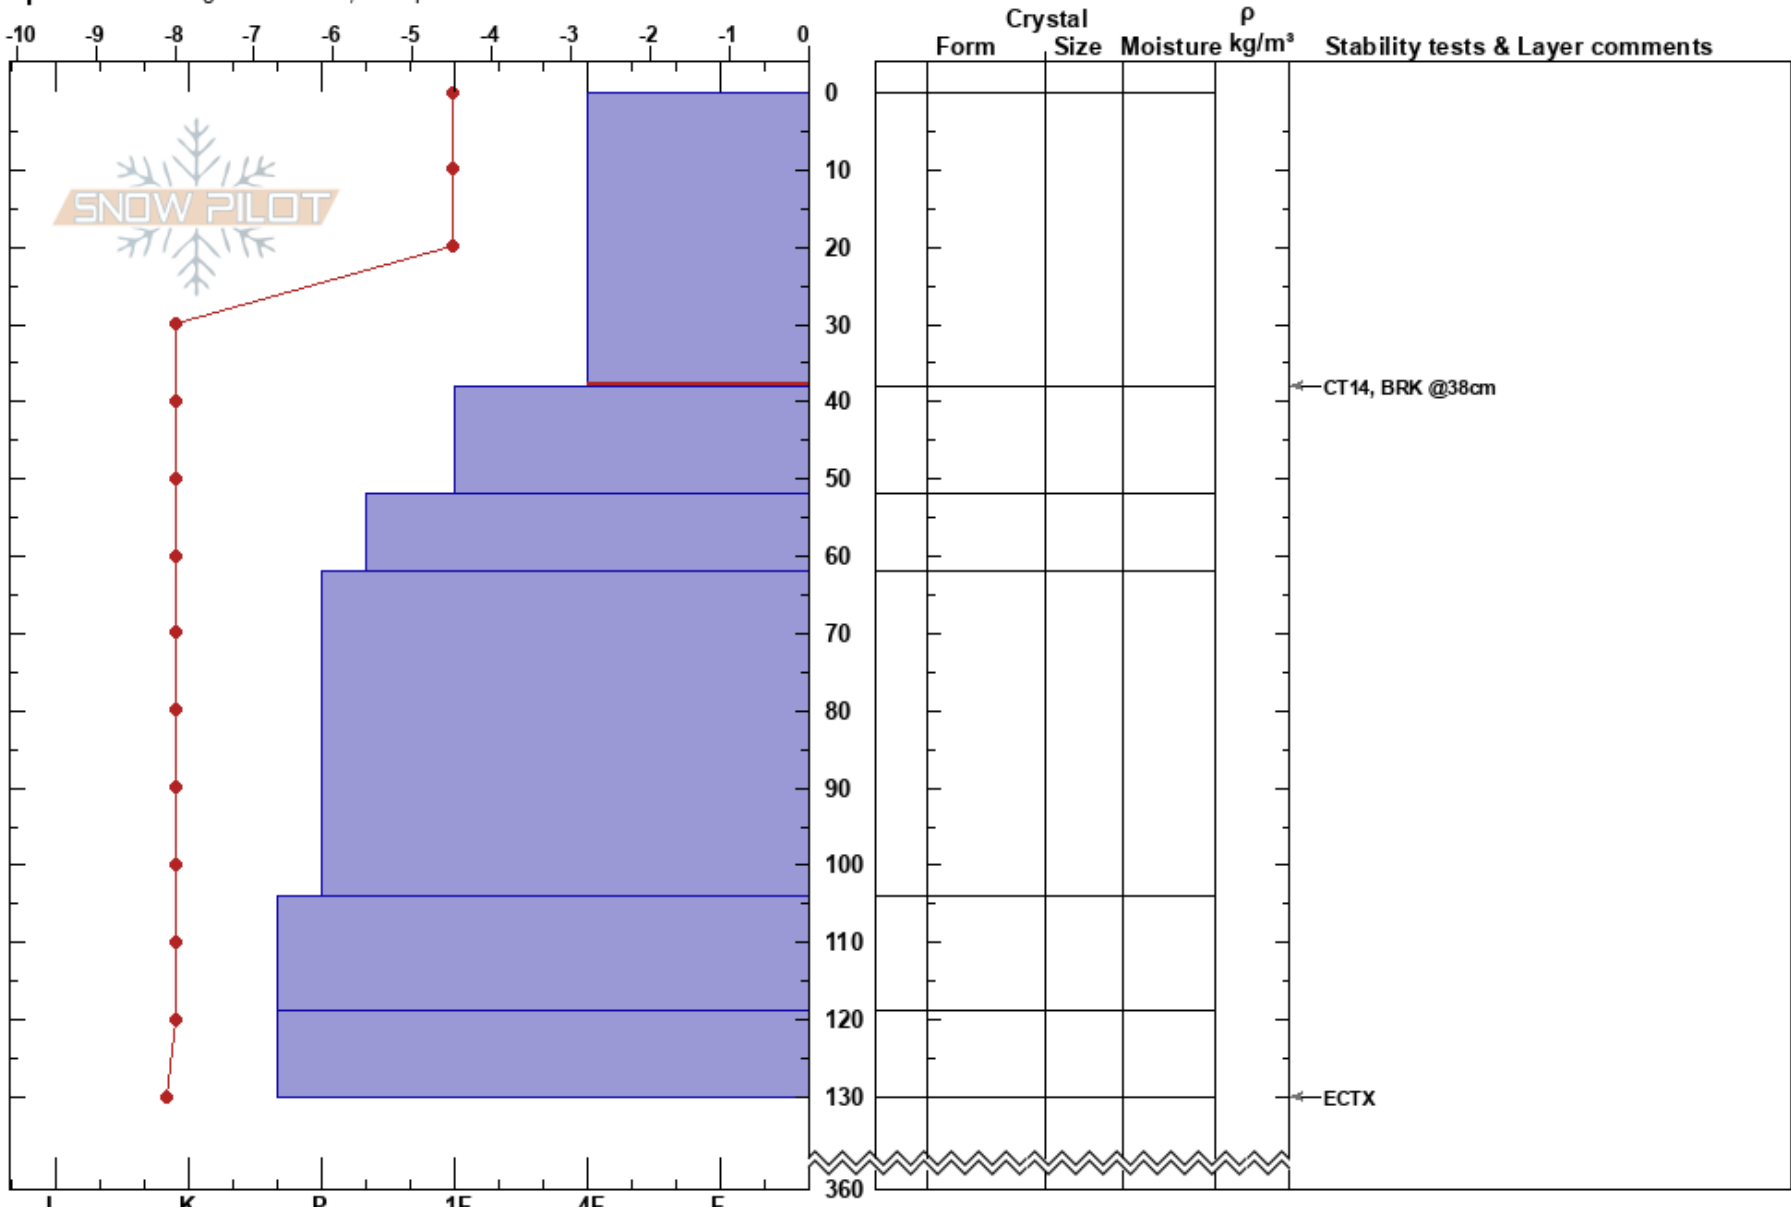

Strompur N
Tröllaskagi
Iceland
Elevation: 935 m
Aspect: E
Specifics: Pit dug in a Ski Area; Poor pit location

Jón Rúnarsson
09/04/2024 - 16:30
Co-ord: 65.66045N, -18.25281W
Slope Angle: 23°
Wind Loading:

Stability: **HS:360**
Air Temperature: -8°C
Sky Cover: X
Precipitation: NO
Wind: N Light Breeze
Layer Notes:
0-38cm: Problematic layer

Notes: