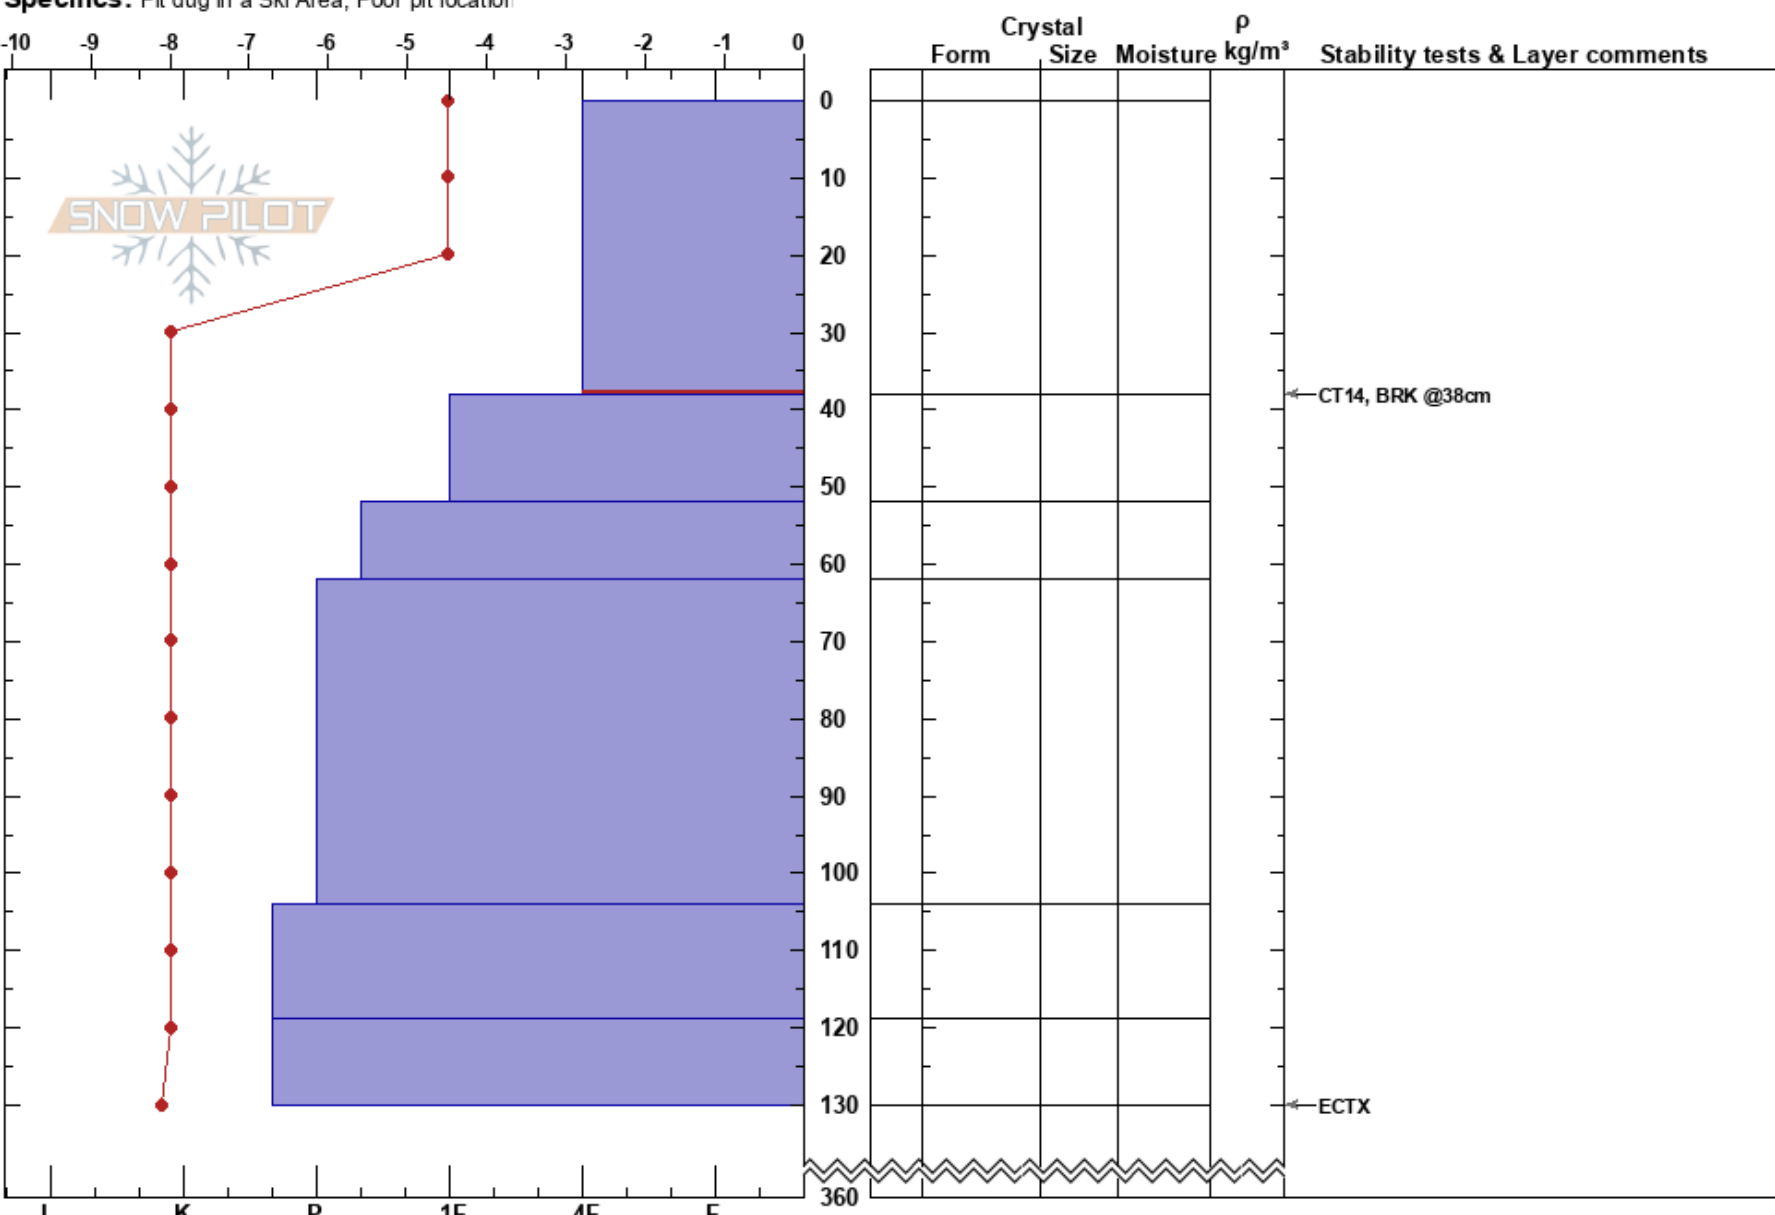

Strompur N
Tröllaskagi
Iceland
Elevation: 935 m
Aspect: E
Specifics: Pit dug in a Ski Area; Poor pit location

Jón Rúnarsson
09/04/2024 - 16:30
Co-ord: 65.66045N, -18.25281W
Slope Angle: 23°
Wind Loading:

Stability:
Air Temperature: -8°C
Sky Cover: X
Precipitation: NO
Wind: N Light Breeze

HS:360
Layer Notes:
0-38cm: Problematic layer

Notes: