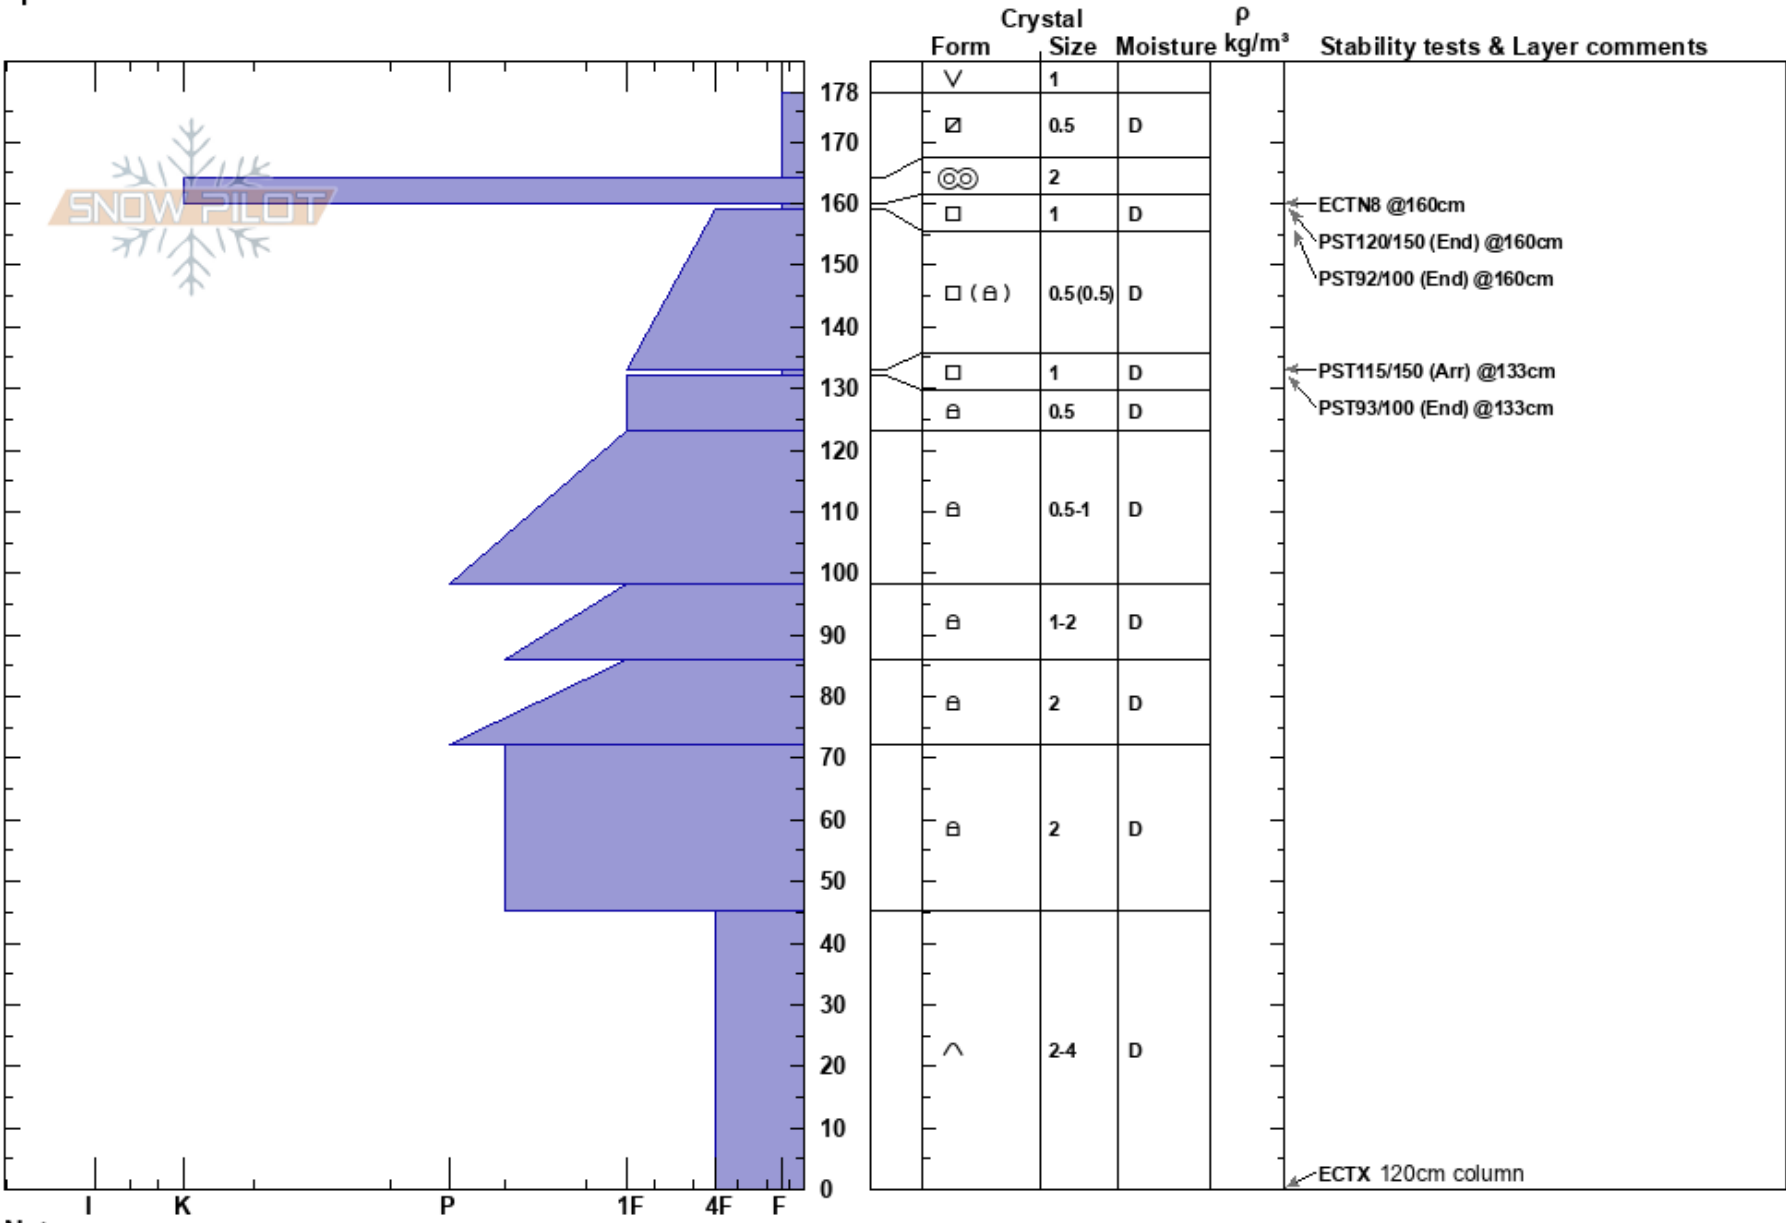

NW Mt Thomas  
 Sawatch  
 CO  
 Elevation: 11000 ft  
 Aspect: NW  
 Specifics:

Jewel Campbell  
 04/09/2024 - 1:30pm  
 Co-ord:  
 Slope Angle: 16°  
 Wind Loading: no

Stability:  
 Air Temperature: 0°C  
 Sky Cover: CLR  
 Precipitation: NO  
 Wind: SW Light Breeze

HS:178  
 PF:20 160-159cm:Problematic layer  
 PS:8

Notes: