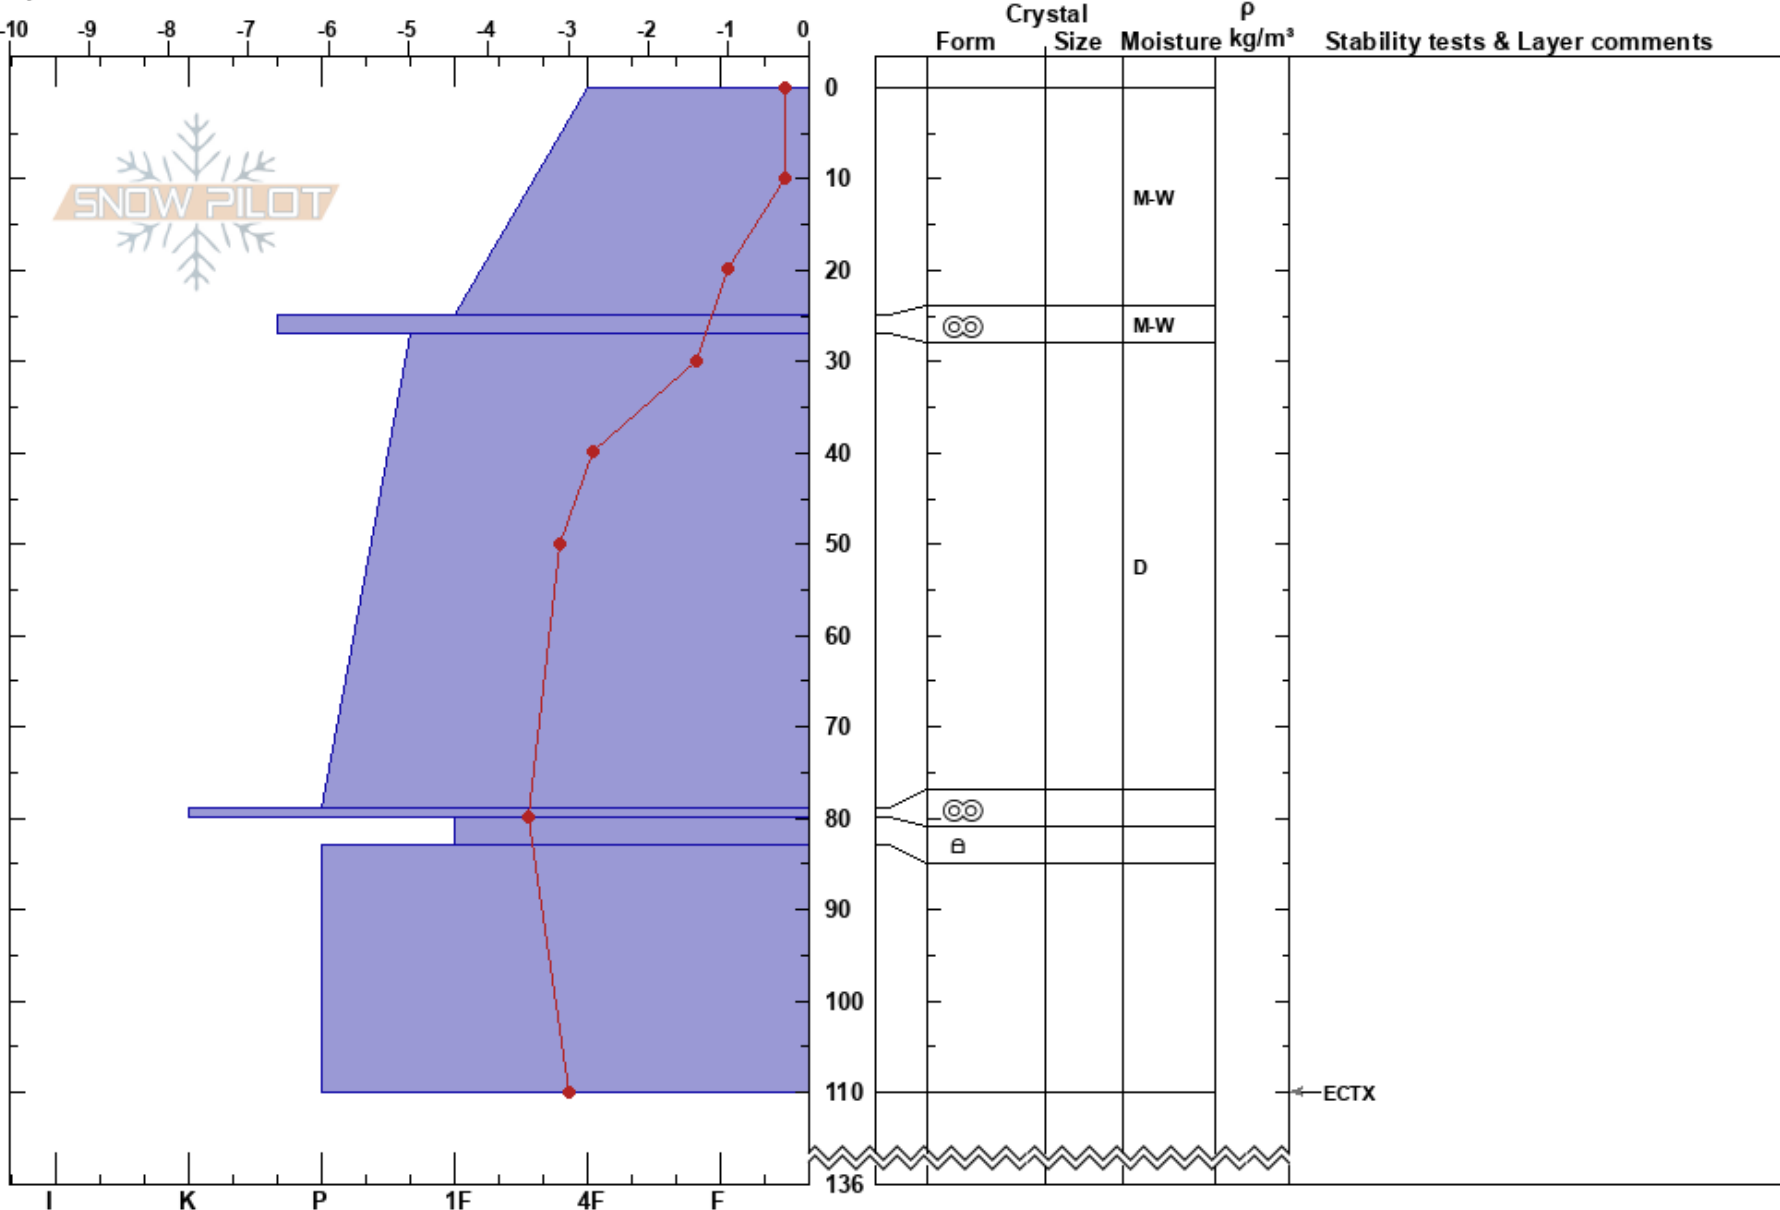

Kobäset
 Västra Vindelfjällen
 Sweden
 Elevation: 970 m
 Aspect: 125°

Johan af Ekenstam
 10/04/2024 - 11:45
 Co-ord: 33W 507201E 7302014N
 Slope Angle: 25°
 Wind Loading:

Stability: HS:136
 Air Temperature: 2°C
 Sky Cover: X
 Precipitation: RV
 Wind: S Moderate
 Layer Notes:

Specifics: Recent avalanche activity on similar slopes

Notes: