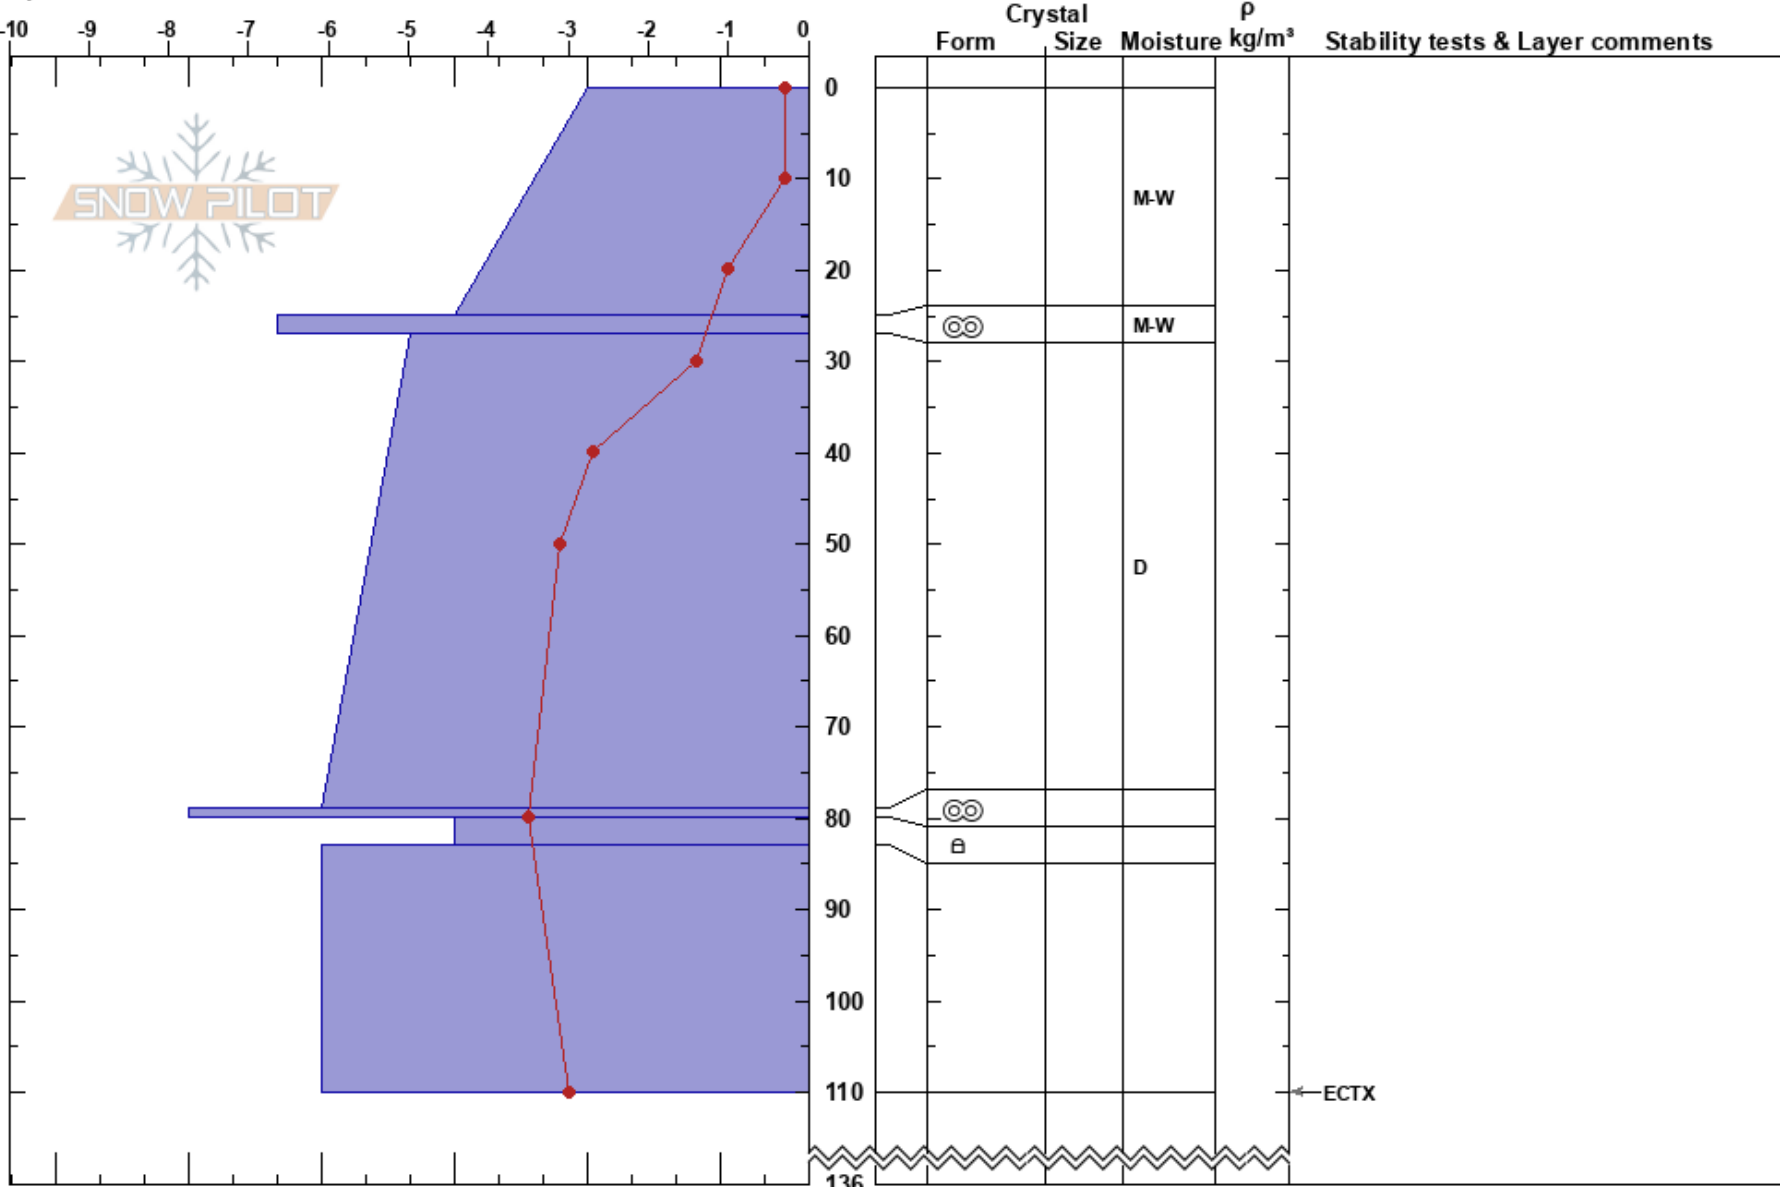

Kobäset  
 Västra Vindelfjällen  
 Sweden  
 Elevation: 970 m  
 Aspect: 125°

Johan af Ekenstam  
 10/04/2024 - 11:45  
 Co-ord: 33W 507201E 7302014N  
 Slope Angle: 25°  
 Wind Loading:

Stability: HS:136  
 Air Temperature: 2°C  
 Sky Cover: X  
 Precipitation: RV  
 Wind: S Moderate  
 Layer Notes:

Specifics: Recent avalanche activity on similar slopes

Notes: