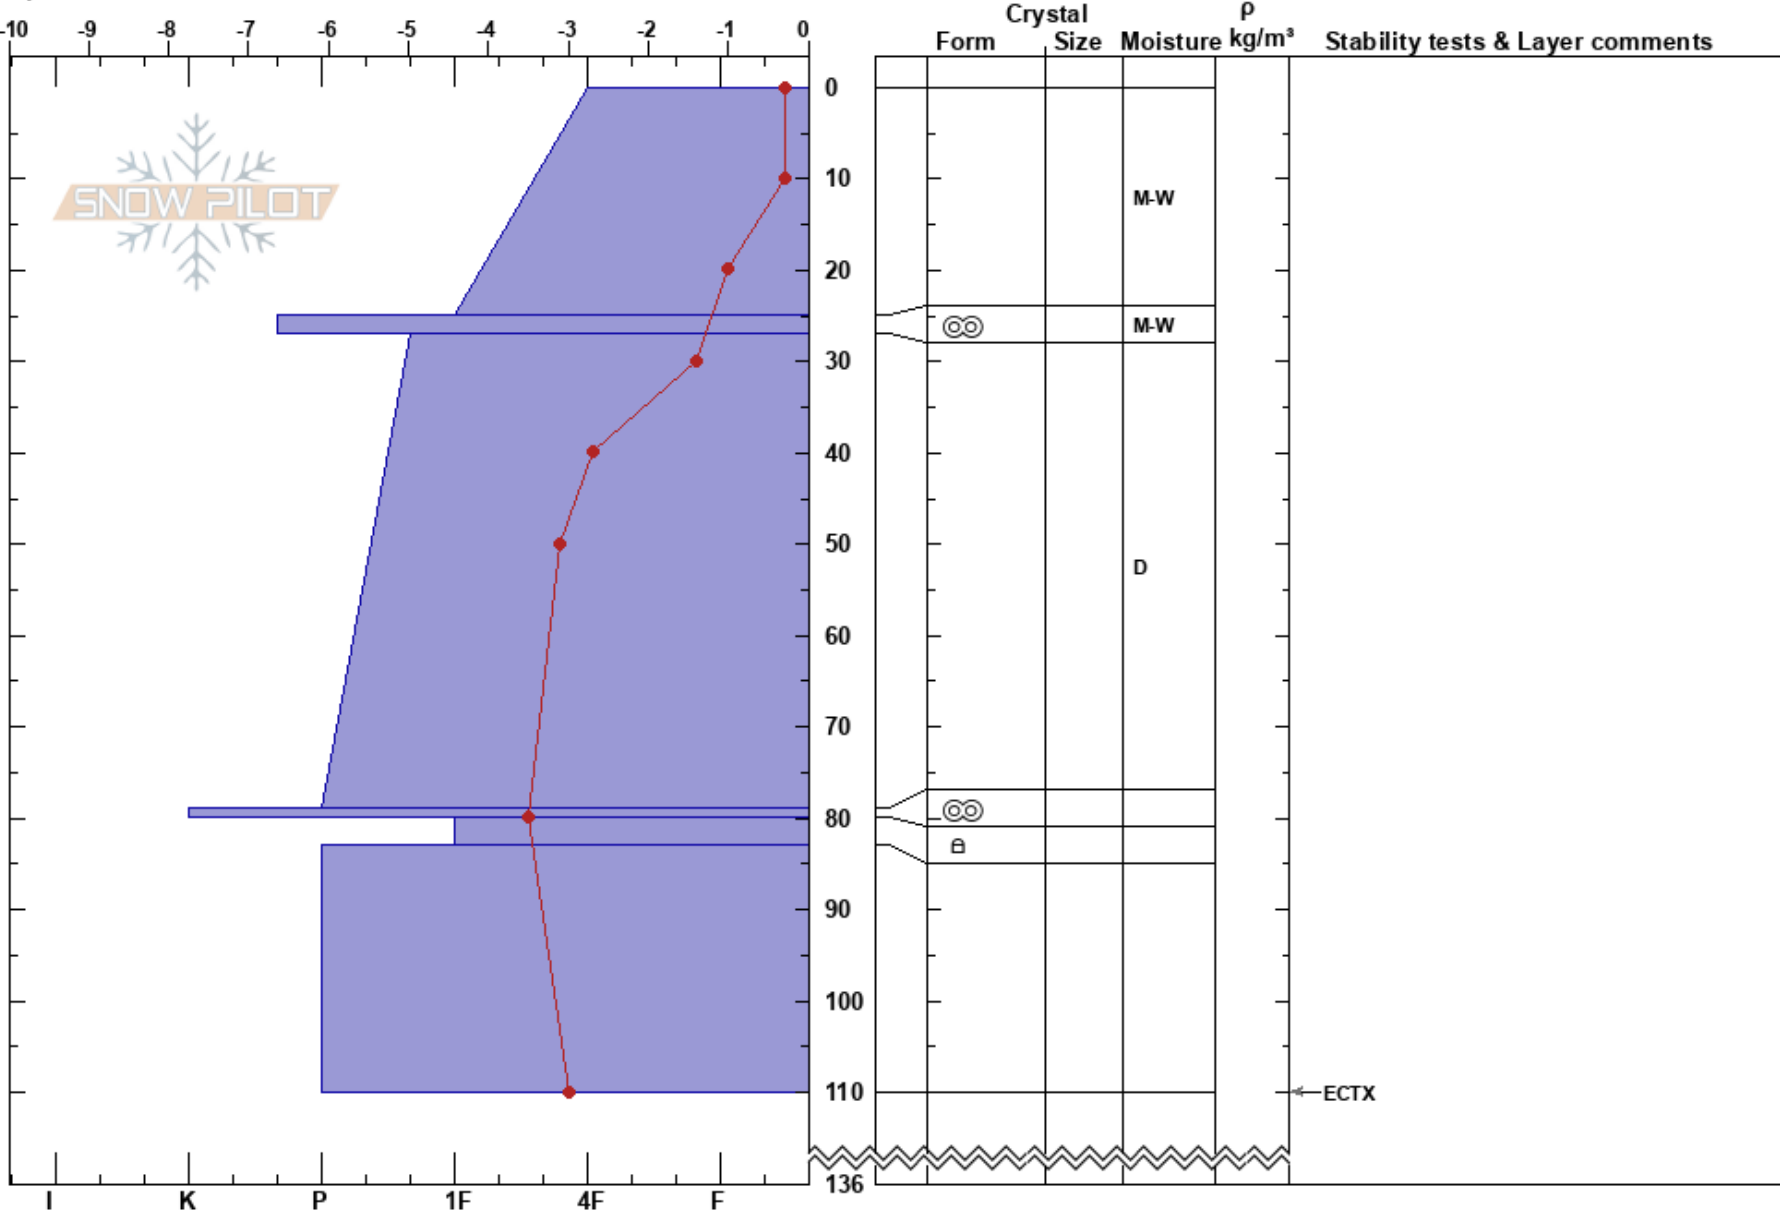

Kobäset  
 Västra Vindelfjällen  
 Sweden  
 Elevation: 970 m  
 Aspect: 125°

Johan af Ekenstam  
 10/04/2024 - 11:45  
 Co-ord: 33W 507201E 7302014N  
 Slope Angle: 25°  
 Wind Loading:

Stability: HS:136  
 Air Temperature: 2°C  
 Sky Cover: X  
 Precipitation: RV  
 Wind: S Moderate  
 Layer Notes:

Specifics: Recent avalanche activity on similar slopes

Notes: