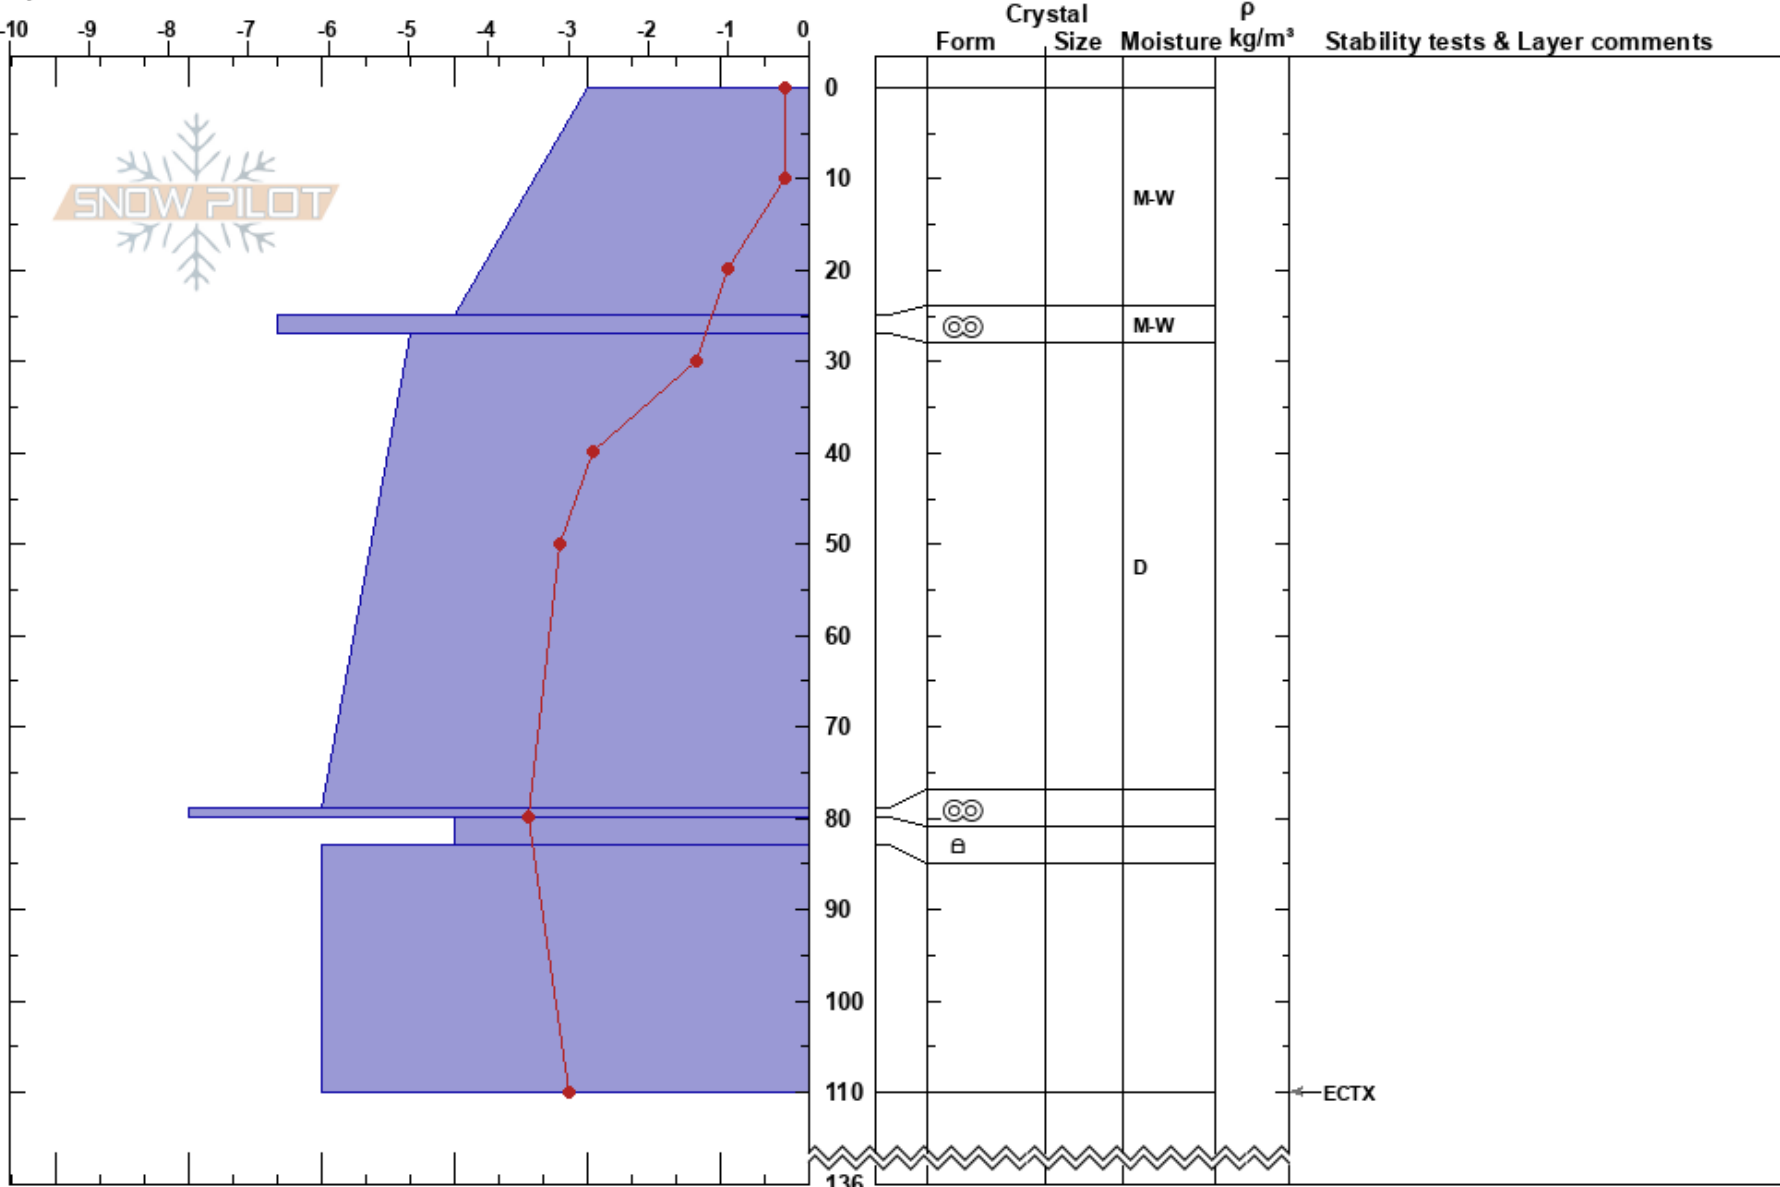

Kobäset
 Västra Vindelfjällen
 Sweden
 Elevation: 970 m
 Aspect: 125°

Johan af Ekenstam
 10/04/2024 - 11:45
 Co-ord: 33W 507201E 7302014N
 Slope Angle: 25°
 Wind Loading:

Stability: HS:136
 Air Temperature: 2°C
 Sky Cover: X
 Precipitation: RV
 Wind: S Moderate
 Layer Notes:

Specifics: Recent avalanche activity on similar slopes

Notes: