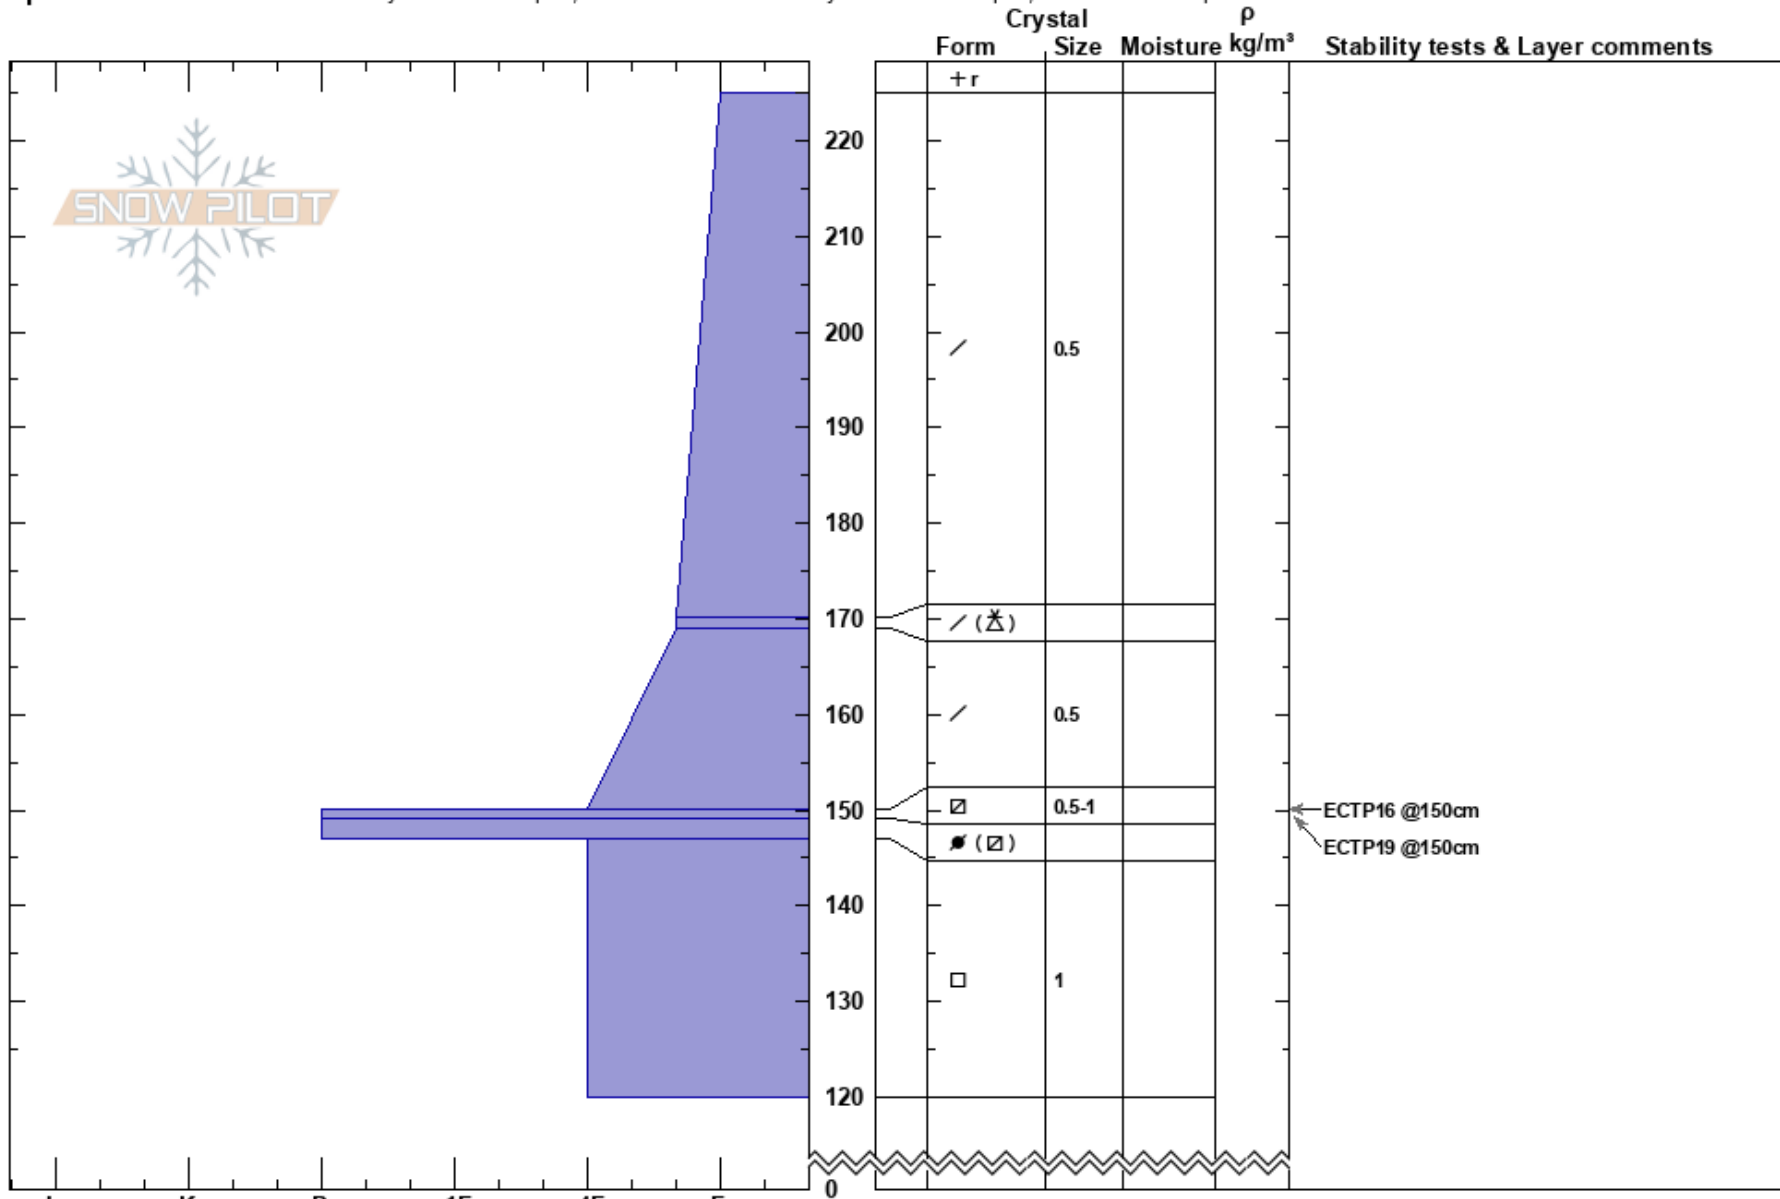

Women's Run Crown Prof Andy Paul  
 Hatcher Pass 04/09/2024 - 1:00pm  
 AK  
**Elevation:** 3500 ft  
**Aspect:** NW  
**Co-ord:**  
**Slope Angle:** 38°  
**Wind Loading:**

**Stability:** Fair  
**Air Temperature:** -5°C  
**Layer Notes:** 150-149cm: Problematic layer  
**Sky Cover:**  
**Precipitation:** NO  
**Wind:** S Light Breeze

**Specifics:** Recent avalanche activity on similar slopes; Recent avalanche activity on different slopes; Ski tracks on slope

**Notes:** Crown profile of 4/7/24 skier triggered-remote avalanche. SS-ASr-D2-O