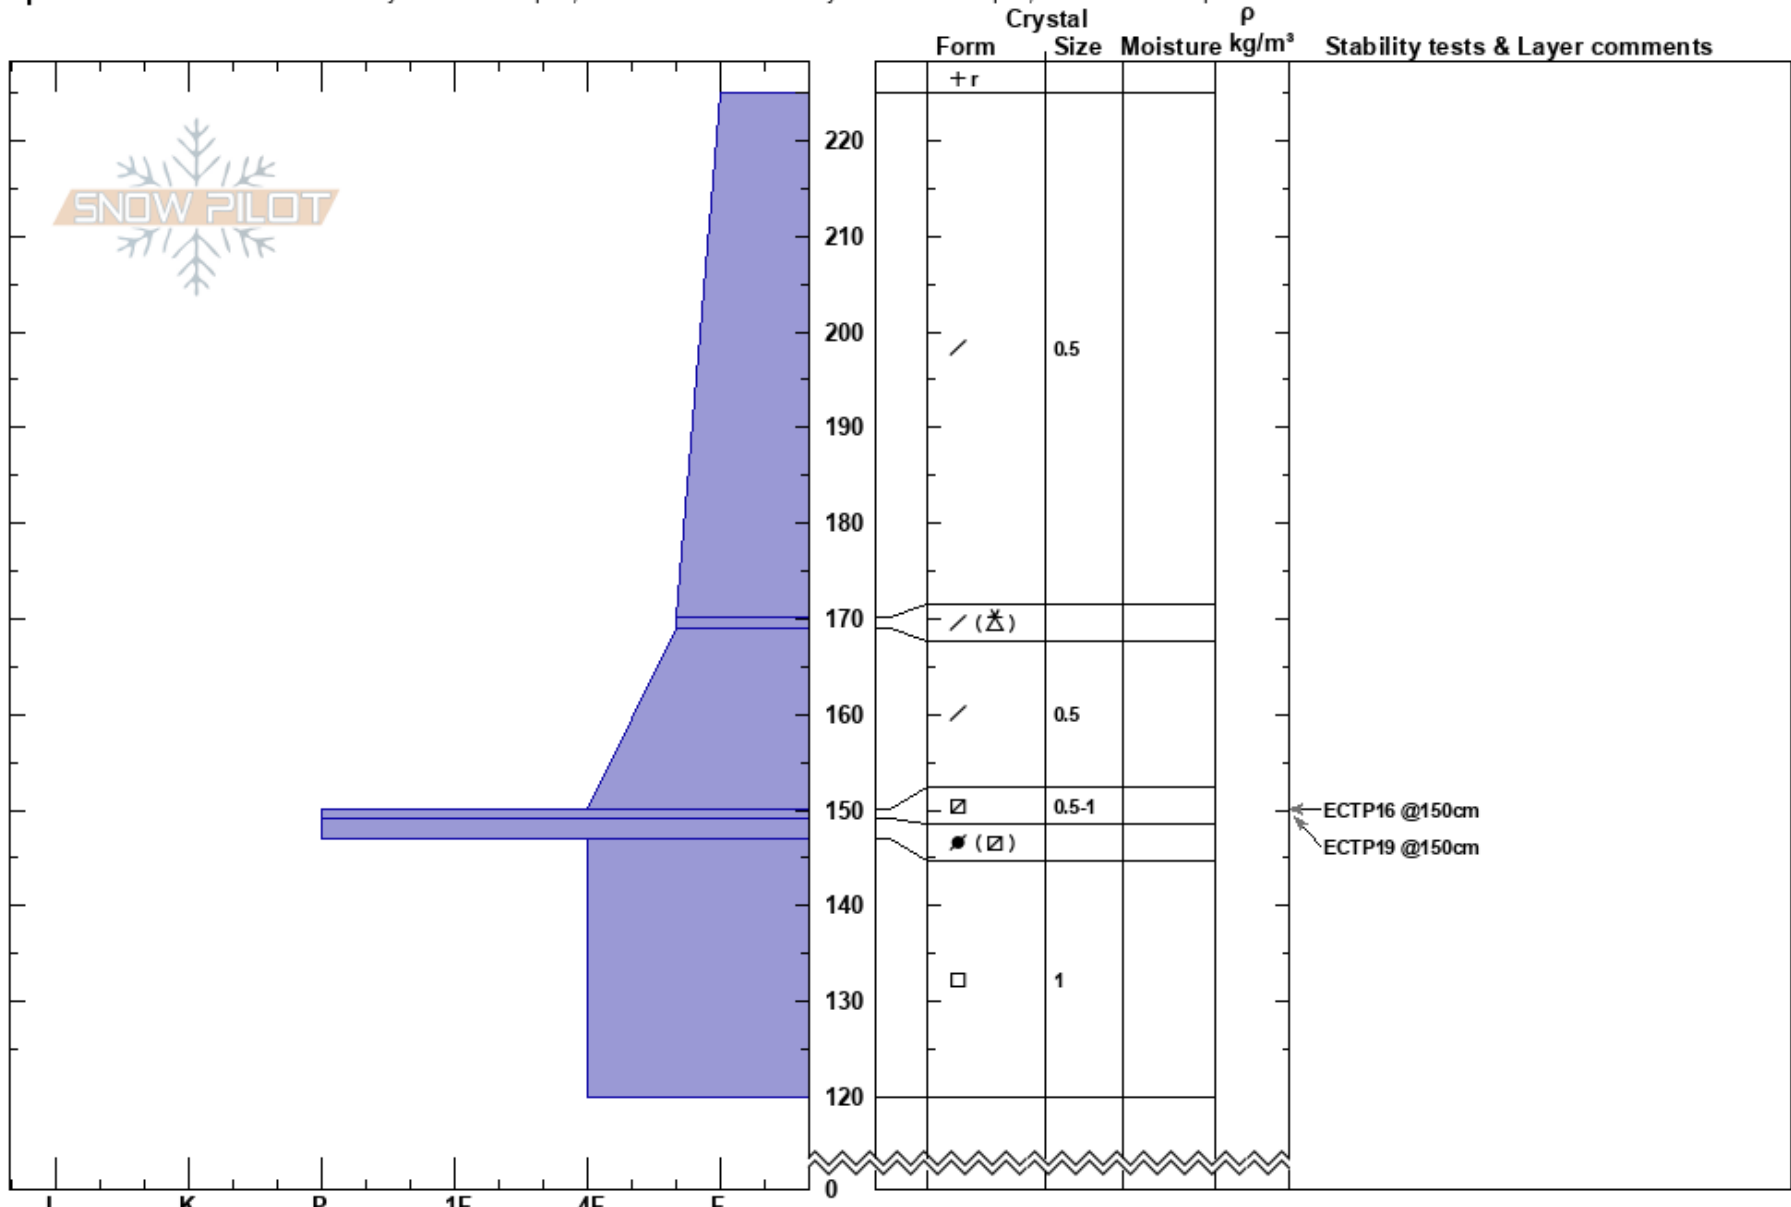

Women's Run Crown Prof Andy Paul  
 Hatcher Pass 04/09/2024 - 1:00pm  
 AK  
**Elevation:** 3500 ft  
**Aspect:** NW  
**Co-ord:**  
**Slope Angle:** 38°  
**Wind Loading:**

**Stability:** Fair  
**Air Temperature:** -5°C  
**Layer Notes:** 150-149cm: Problematic layer  
**Sky Cover:**  
**Precipitation:** NO  
**Wind:** S Light Breeze

**Specifics:** Recent avalanche activity on similar slopes; Recent avalanche activity on different slopes; Ski tracks on slope

**Notes:** Crown profile of 4/7/24 skier triggered-remote avalanche. SS-ASr-D2-O