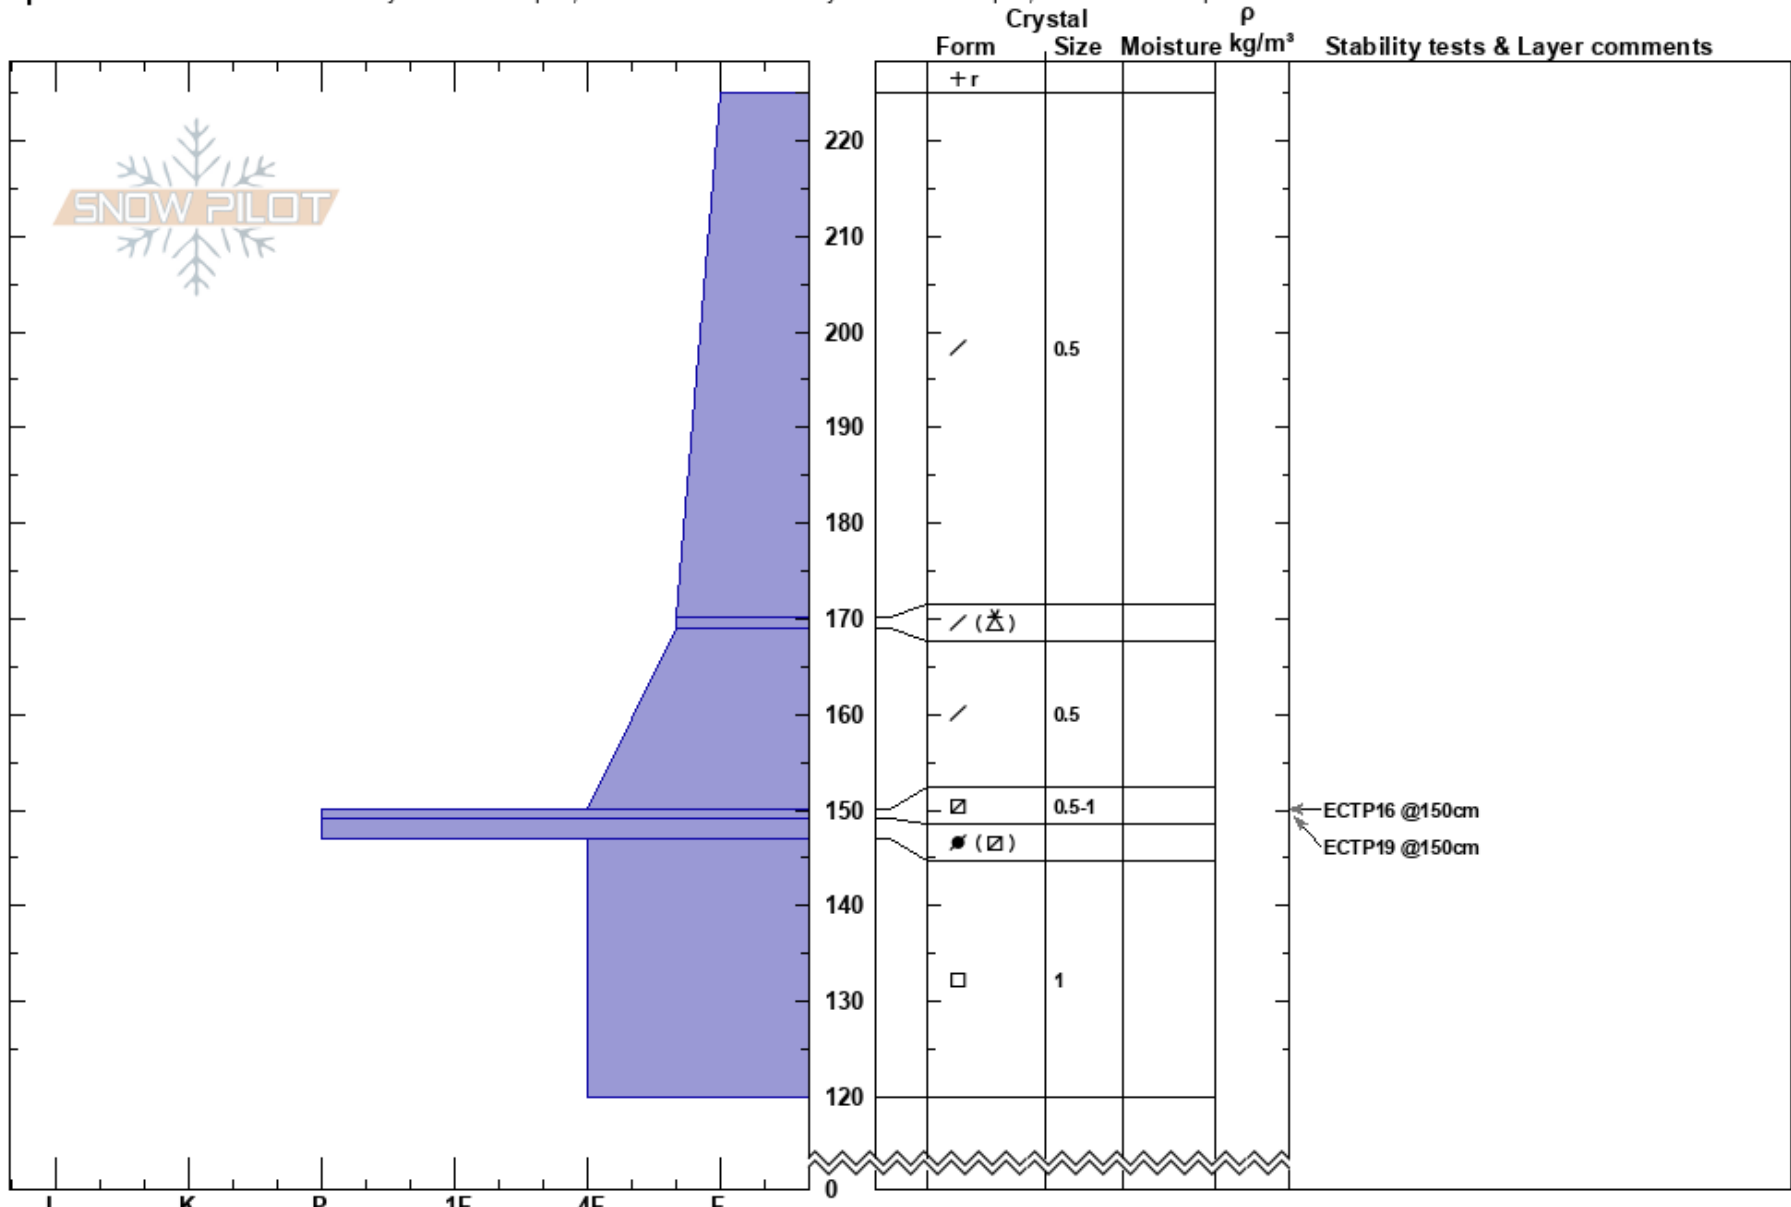

Women's Run Crown Prof Andy Paul
 Hatcher Pass 04/09/2024 - 1:00pm
 AK
Elevation: 3500 ft
Aspect: NW
Co-ord:
Slope Angle: 38°
Wind Loading:

Stability: Fair
Air Temperature: -5°C
Layer Notes: 150-149cm: Problematic layer
Sky Cover:
Precipitation: NO
Wind: S Light Breeze

Specifics: Recent avalanche activity on similar slopes; Recent avalanche activity on different slopes; Ski tracks on slope

Notes: Crown profile of 4/7/24 skier triggered-remote avalanche. SS-ASr-D2-O