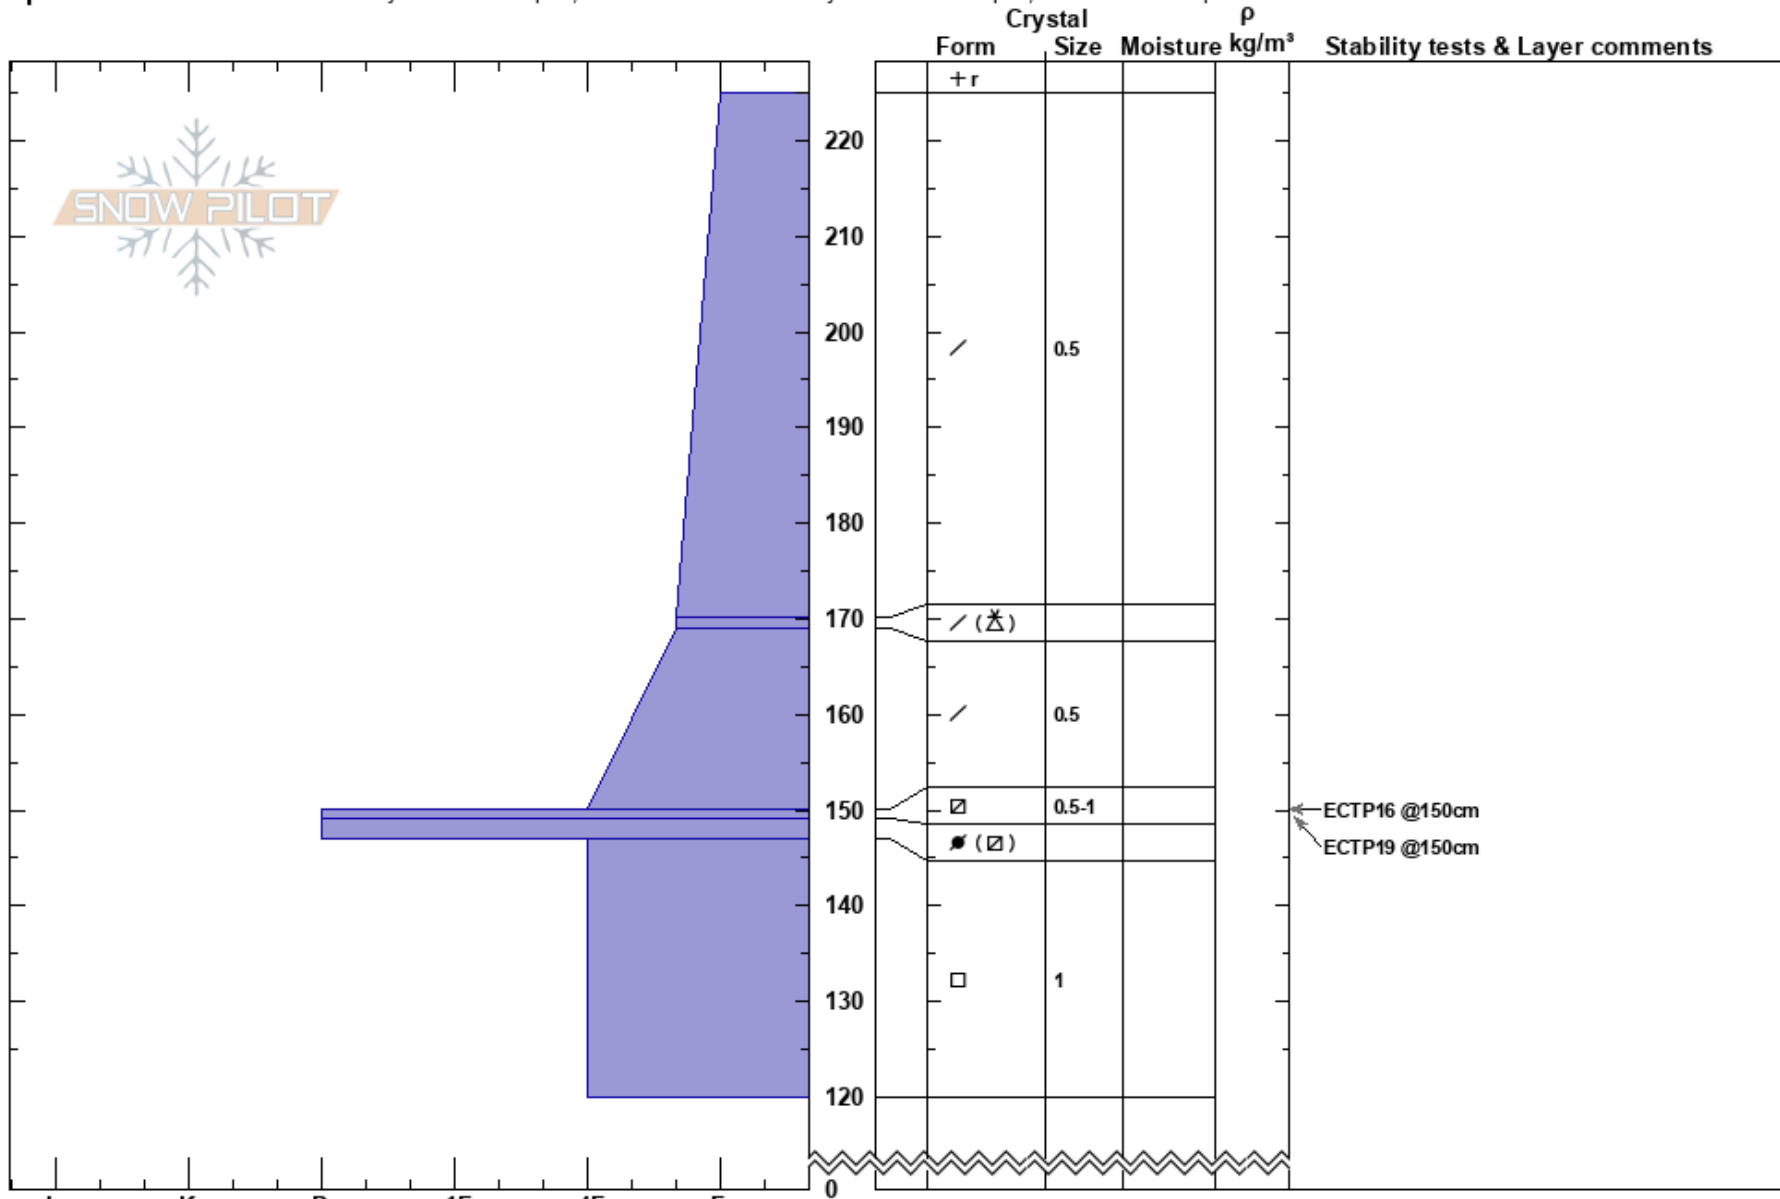

Women's Run Crown Prof Andy Paul
 Hatcher Pass 04/09/2024 - 1:00pm
 AK
Elevation: 3500 ft
Aspect: NW
Co-ord:
Slope Angle: 38°
Wind Loading:

Stability: Fair
Air Temperature: -5°C
Layer Notes: 150-149cm: Problematic layer
Sky Cover:
Precipitation: NO
Wind: S Light Breeze

Specifics: Recent avalanche activity on similar slopes; Recent avalanche activity on different slopes; Ski tracks on slope

Notes: Crown profile of 4/7/24 skier triggered-remote avalanche. SS-ASr-D2-O